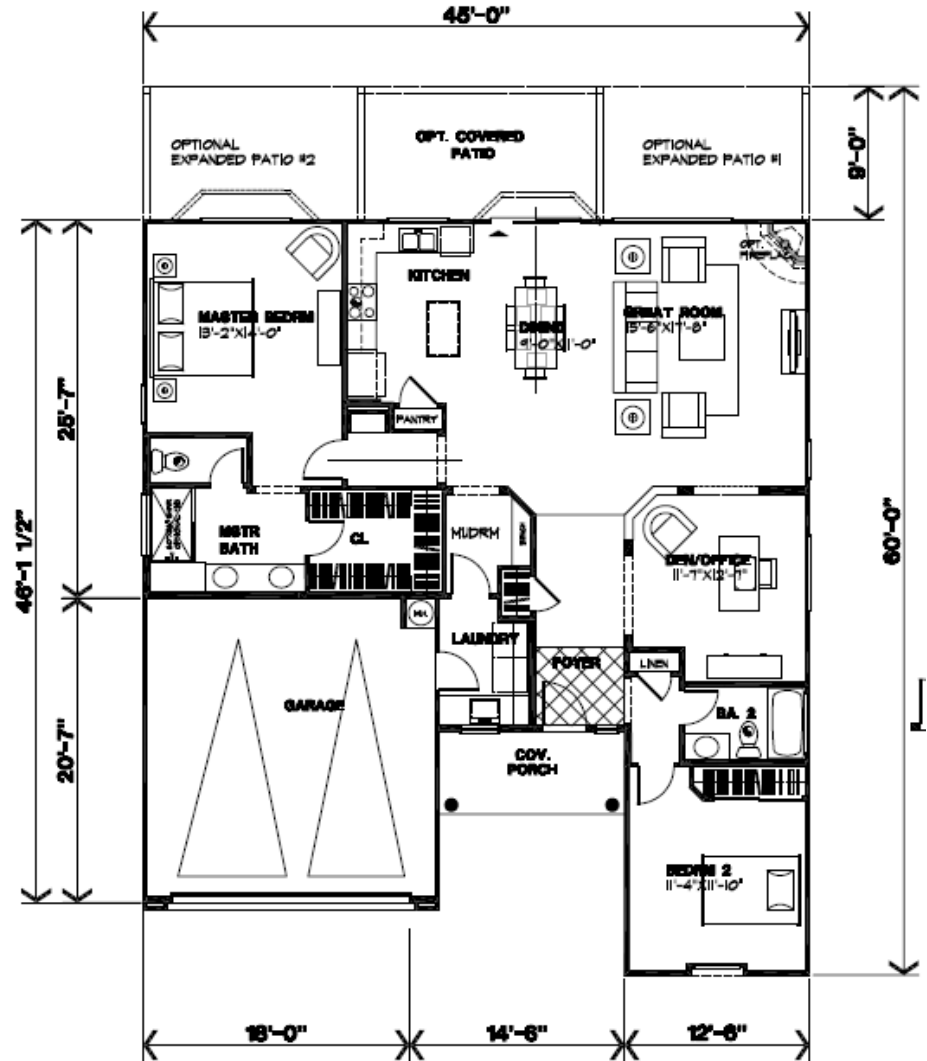

Grafton

1600 Sq. Ft.

Available Options

- Gourmet Kitchen
- Garage Extensions
- Den ILO Bedroom 3
- Custom Options Available