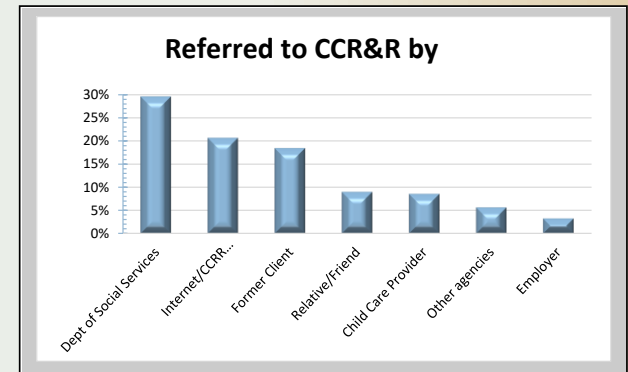

# OCFS REGION 3 - SYRACUSE - 2018

**34**  
Homeless/  
in-shelter families  
received referrals

*"While child care shortages for infants and toddlers exist everywhere, they are especially pronounced in rural areas and counties with lower median family incomes. There are nine children under 3 for every child care slot in completely rural counties, compared with five per slot in mostly urban counties."*  
- Center for American Progress, Oct 2018 report:  
*Understanding Infant & Toddler Child Care Deserts*