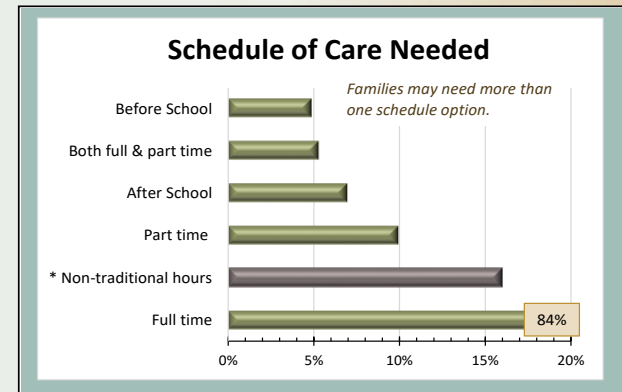

# OCFS REGION 3 - SYRACUSE - 2018

**34**  
Homeless/  
in-shelter families  
received referrals

*"While child care shortages for infants and toddlers exist everywhere, they are especially pronounced in rural areas and counties with lower median family incomes. There are nine children under 3 for every child care slot in completely rural counties, compared with five per slot in mostly urban counties."*  
- Center for American Progress, Oct 2018 report:  
*Understanding Infant & Toddler Child Care Deserts*

\* Most providers do not offer non-traditional hours (weekend, evenings, and overnights).