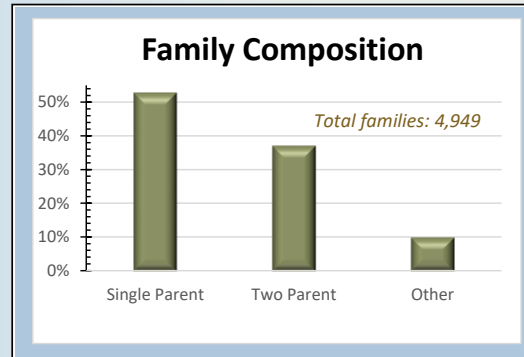

# OCFS REGION 3 - SYRACUSE - 2018

**34**  
Homeless/  
in-shelter families  
received referrals

*"While child care shortages for infants and toddlers exist everywhere, they are especially pronounced in rural areas and counties with lower median family incomes. There are nine children under 3 for every child care slot in completely rural counties, compared with five per slot in mostly urban counties."*  
- Center for American Progress, Oct 2018 report:  
*Understanding Infant & Toddler Child Care Deserts*