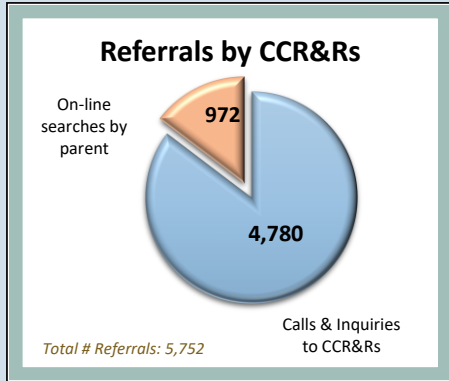

# OCFS REGION 3 - SYRACUSE - 2018

**34**  
Homeless/  
in-shelter families  
received referrals

*"While child care shortages for infants and toddlers exist everywhere, they are especially pronounced in rural areas and counties with lower median family incomes. There are nine children under 3 for every child care slot in completely rural counties, compared with five per slot in mostly urban counties."*  
- Center for American Progress, Oct 2018 report:  
*Understanding Infant & Toddler Child Care Deserts*

\* Most providers do not offer non-traditional hours (weekend, evenings, and overnights).