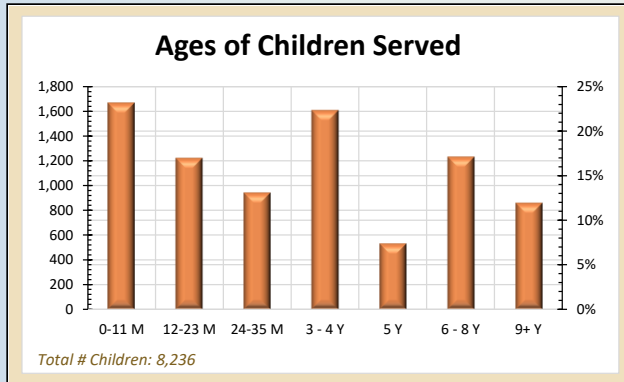

# OCFS REGION 3 - SYRACUSE - 2018

**34**  
Homeless/  
in-shelter families  
received referrals

*"While child care shortages for infants and toddlers exist everywhere, they are especially pronounced in rural areas and counties with lower median family incomes. There are nine children under 3 for every child care slot in completely rural counties, compared with five per slot in mostly urban counties."*  
- Center for American Progress, Oct 2018 report:  
*Understanding Infant & Toddler Child Care Deserts*