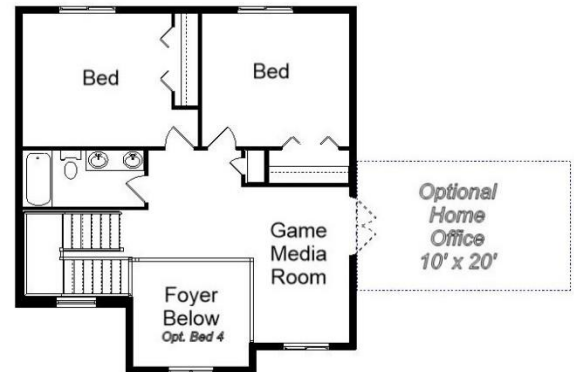

Your Land Your Style Your Home Your Way  
Design + Build = Your Best Value

The **Kraus** Company  
DESIGN BUILD  
248-972-5549

Arbor Pine Cottage  
2350 Sq. Ft.

Copyright © 2020 Kraus Design Build  
All Rights Reserved

Setting the New Standard

Your Land Your Style Your Home Your Way

Design + Build = Your Best Value

The Kraus Company  
DESIGN BUILD

248-972-5549

Arbor Pine Cottage  
2350 Sq. Ft.

Copyright © 2020 Kraus Design Build  
All Rights Reserved