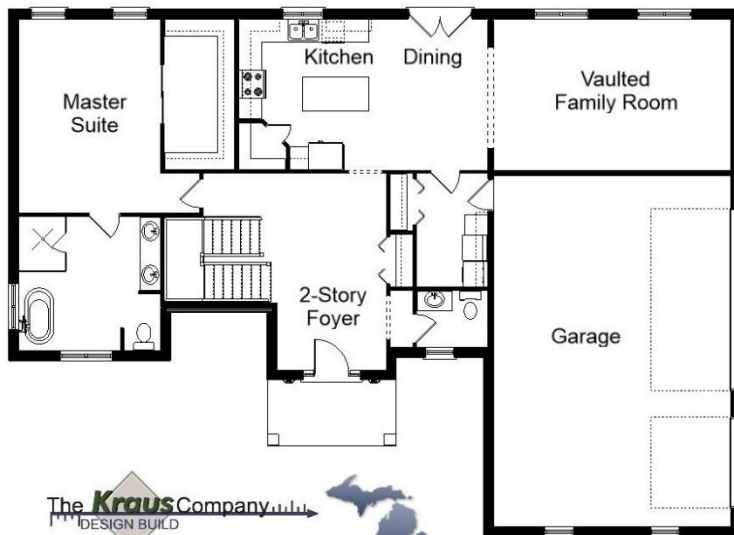

Your Land Your Style Your Home Your Way  
Design + Build = Your Best Value

The **Kraus** Company  
DESIGN BUILD  
248-972-5549

Arbor Pine Cottage  
2350 Sq. Ft.

Copyright © 2020 Kraus Design Build  
All Rights Reserved

Setting the New Standard

Your Land Your Style Your Home Your Way

Design + Build = Your Best Value

The Kraus Company  
DESIGN BUILD

248-972-5549

Arbor Pine Cottage  
2350 Sq. Ft.

Copyright © 2020 Kraus Design Build  
All Rights Reserved