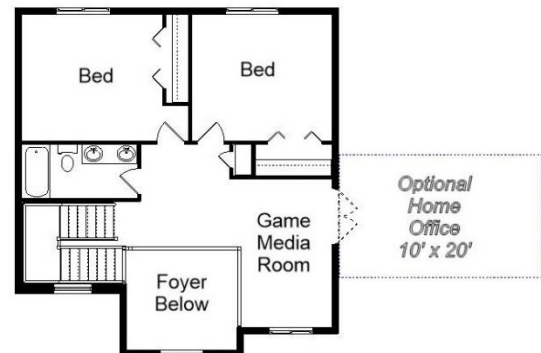

Your Land Your Style Your Home Your Way  
Design + Build = Your Best Value

The **Kraus** Company  
DESIGN BUILD  
248-972-5549

Arbor Pine Cottage  
2350 Sq. Ft.

Copyright © 2020 Kraus Design Build  
All Rights Reserved

Setting the New Standard

Your Land Your Style Your Home Your Way

Design + Build = Your Best Value

The Kraus Company  
DESIGN BUILD

248-972-5549

Arbor Pine Cottage  
2350 Sq. Ft.

Copyright © 2020 Kraus Design Build  
All Rights Reserved