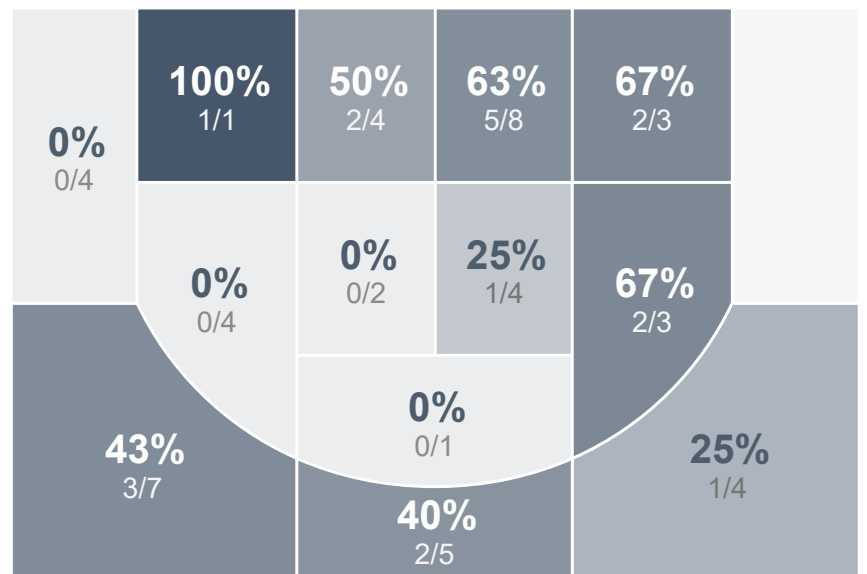

Dickinson Girls Varsity Basketball