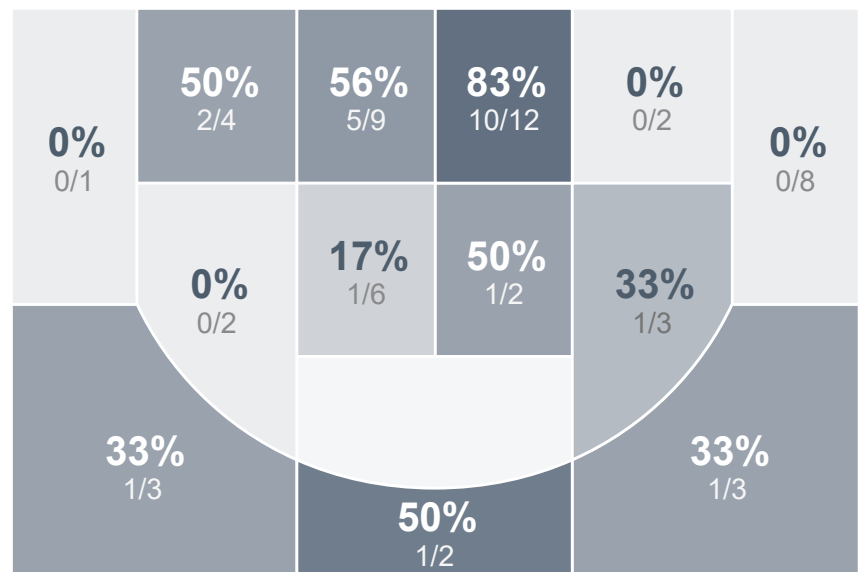

Bismarck High School