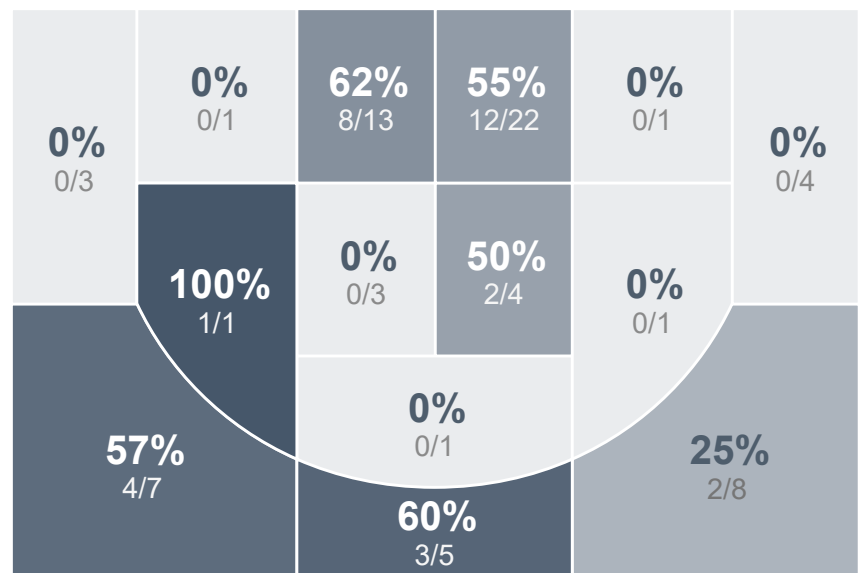

Century Patriots Girls Basketball