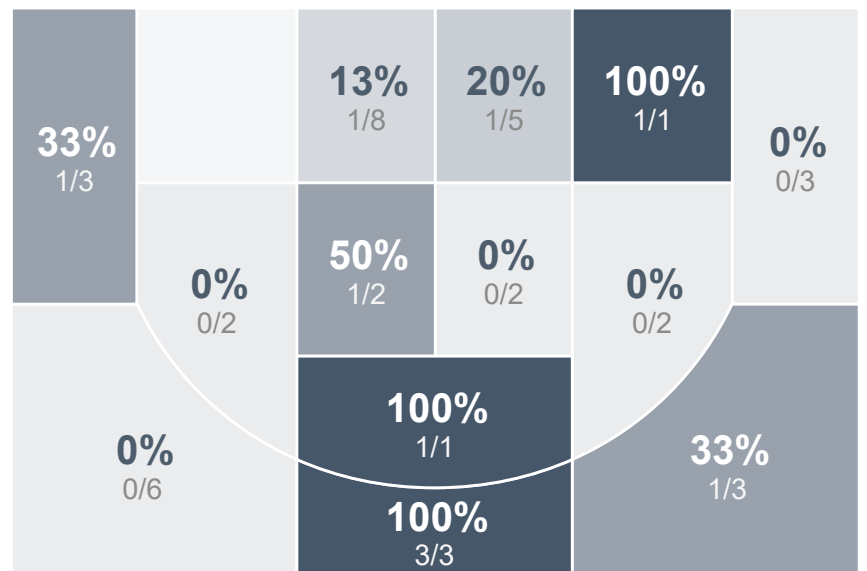

Dickinson High School