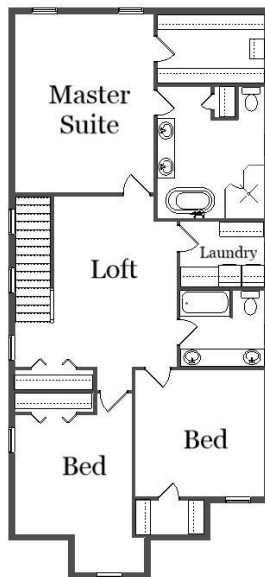

Your Land Your Style Your Home Your Way

Design + Build = Your Best Value

[www.krausbuild.com](http://www.krausbuild.com)

In Town 4002 FE  
2380 Sq.Ft.

40'+ x 120'+ Lot

Copyright © 2018 Kraus Design  
All Rights Reserved