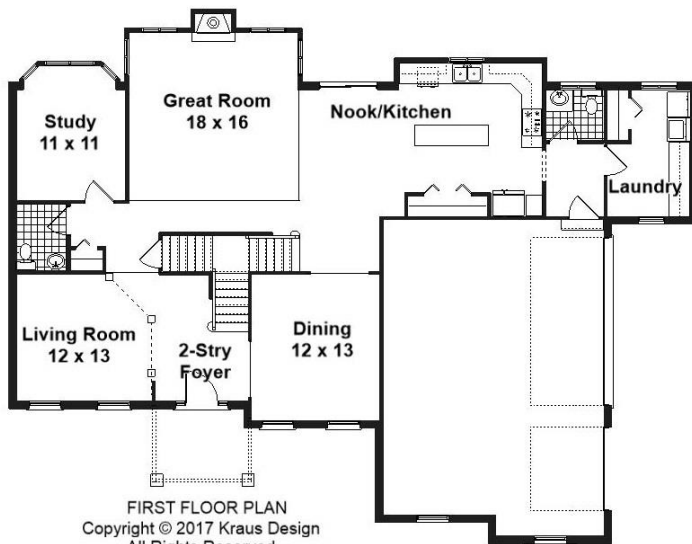

Your Land Your Style Your Home Your Way
Design + Build = Your Best Value

www.krausbuild.com

FIRST FLOOR PLAN
Copyright © 2017 Kraus Design
All Rights Reserved

The Cantrell
2950 Sq.Ft.

We Welcome Your Changes
to All of Our Plans

SECOND FLOOR PLAN

The **Kraus** Company
DESIGN BUILD

248-972-5549

Setting the New Standard