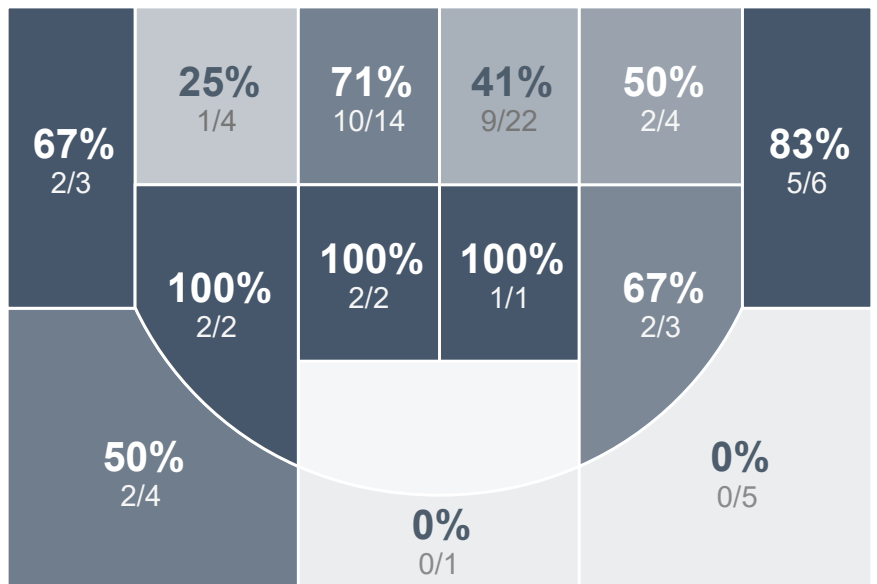

Century Patriots Girls Basketball