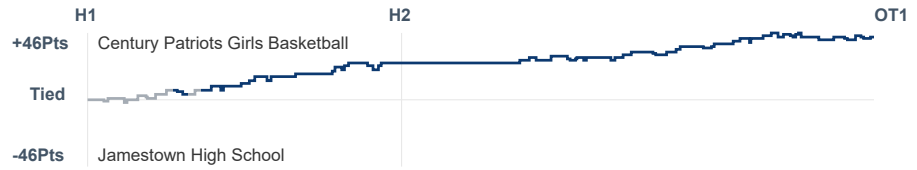

Box Score Report

CHS vs Jamestown - Dec 29, 2022 - W 91-48

Period Stats

Team	1	2	Final
CHS	44	47	91
JHS	19	29	48

Run Graph