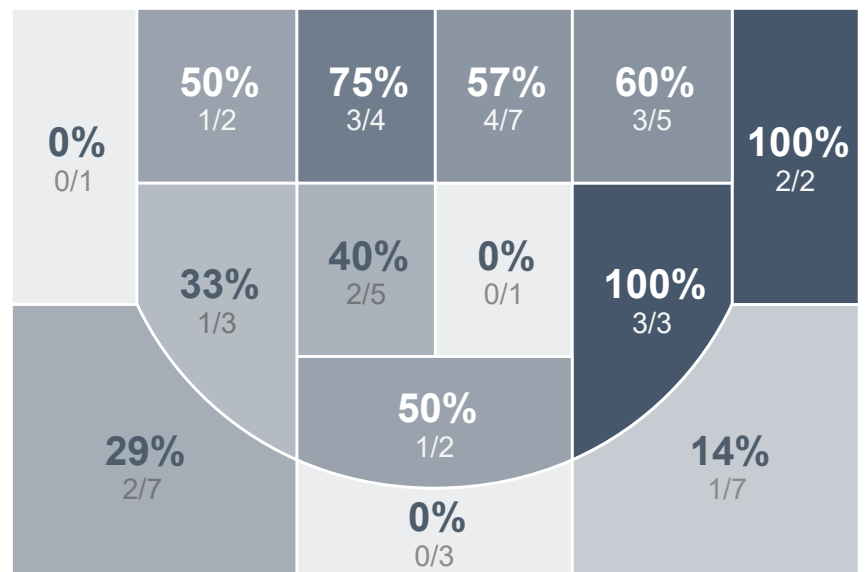

Bismarck High School