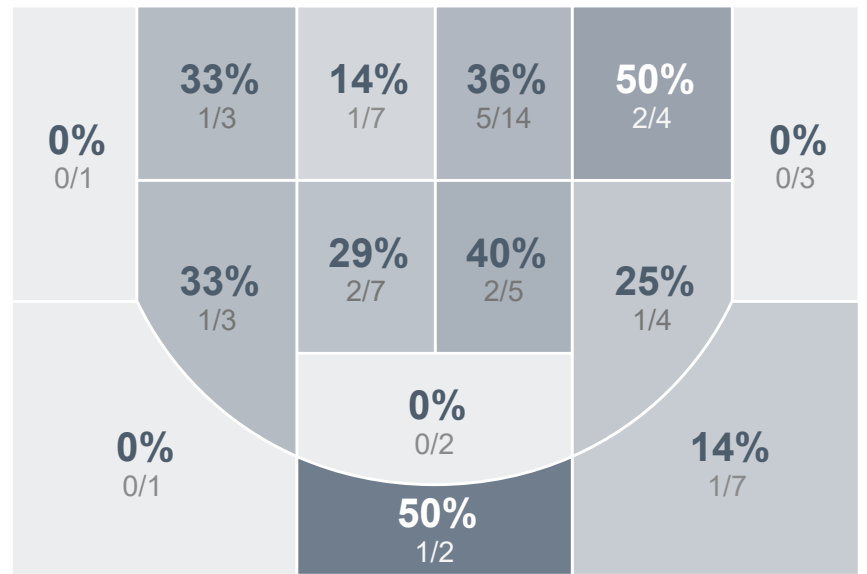

Watford City Girls Basketball