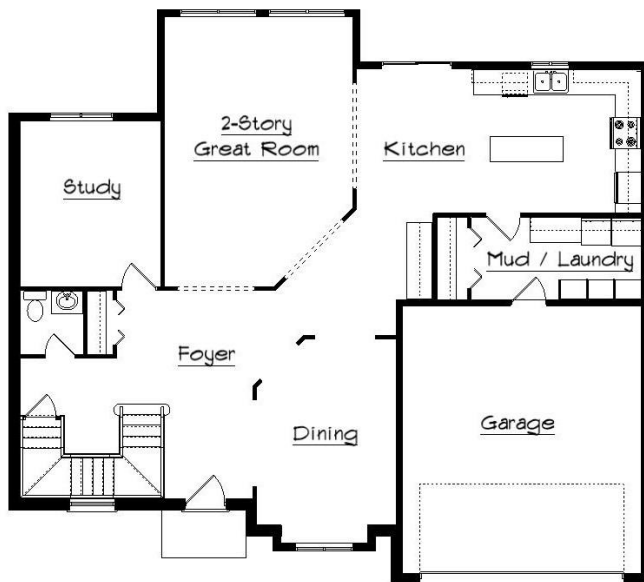

Your Land Your Style Your Home Your Way
Design + Build = Your Best Value

www.krausbuild.com

Brookdale 50
2600 Sq.Ft.

Copyright © 2020 Kraus Design Build
All Rights Reserved

The **Kraus** Company
DESIGN BUILD