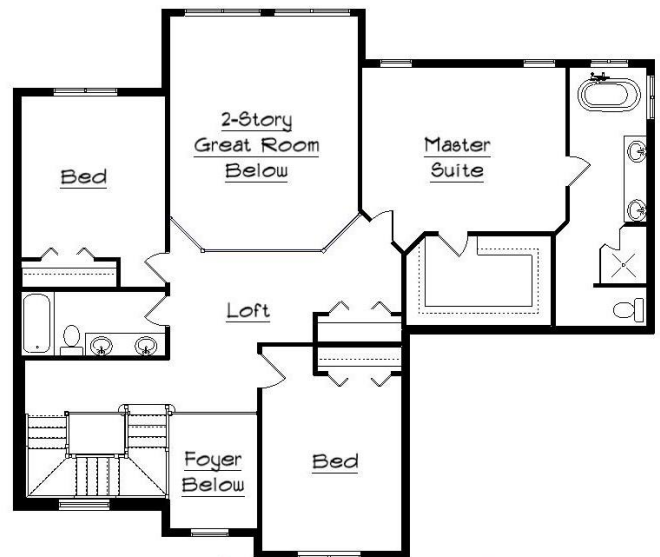

Your Land Your Style Your Home Your Way
Design + Build = Your Best Value

www.krausbuild.com

Brookdale 50
2600 Sq.Ft.

Copyright © 2020 Kraus Design Build
All Rights Reserved

The **Kraus** Company
DESIGN BUILD