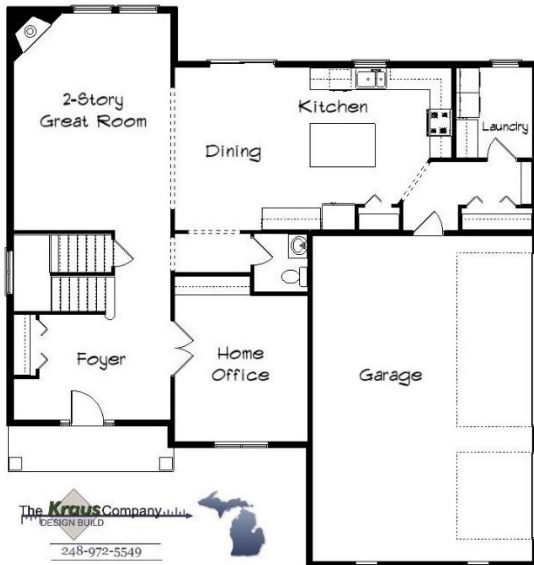

Your Land Your Style Your Home Your Way

Design + Build = Your Best Value

Affordable Value Lifestyle Design Series

Atlantic Cottage LS
2750 Sq.Ft.

Copyright © 2020 Kraus Design Build
All Rights Reserved

Setting the New Standard