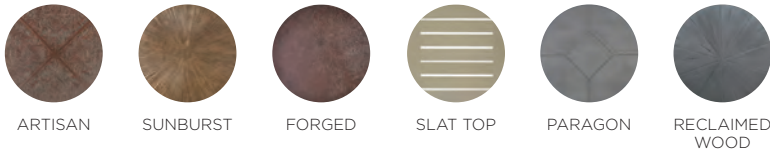

AVAILABLE TOPS & FINISH TECHNIQUES

Aluminum