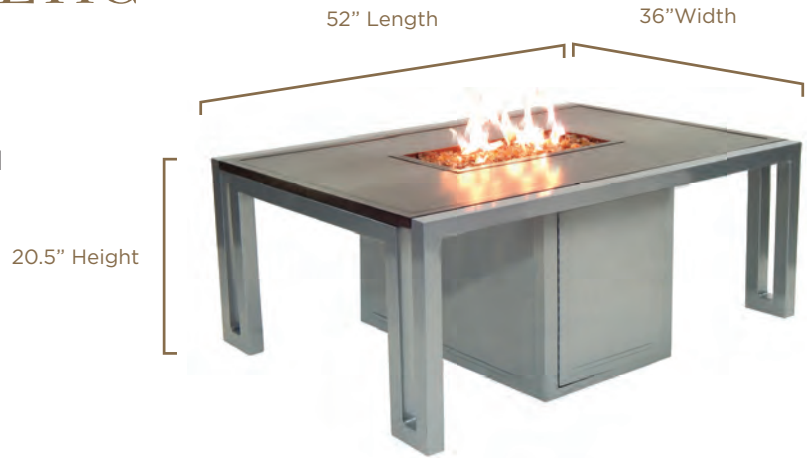

CONTEMPORARY DESIGN *with* SLEEK AESTHETIC

Less is more when it comes to the contemporary Icon fire pit. This versatile design features sleek aluminum legs and clean lines to beautify any environment. Relax with the family and friends under the starlit sky and create unforgettable moments with this modern fire pit.

AVAILABLE TOPS & FINISH TECHNIQUES

Glass

Smooth Aluminum

Finish Techniques