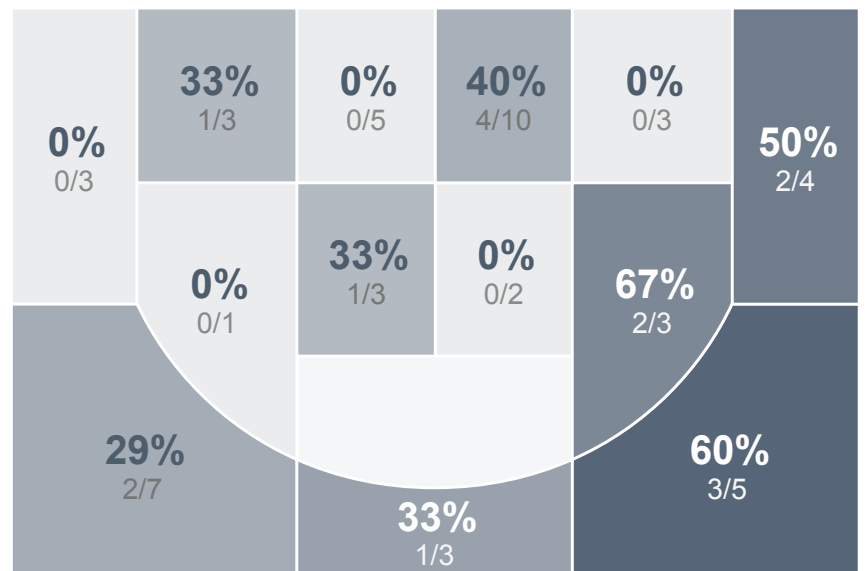

Box Score Report

CHS vs Williston - Feb 2, 2019 - W 77-44

Period Stats

Team	1	2	Final
CHS	37	40	77
WHS	23	21	44

Run Graph

Team Stats

	CHS	WHS
Field Goal %	39.1%	30.8%
Effective Field Goal %	44.5%	38.5%
2FG Made/Attempted	18/36	8/30
2FG%	50.0%	26.7%
3FG Made/Attempted	7/28	8/22
3FG%	25.0%	36.4%
FT Made/Attempted	20/31	4/6
Free Throw Percentage	64.5%	66.7%
Points Per Possession	1.10	0.63
Transition Points	7	7
Points Off Turnovers	25	7
Second Chance Points	20	2
Points in the Paint	34	10
Offensive Rebounds	23	5
Defense Rebounds	30	23
Assists	16	10
Deflections	13	6
Steals	11	9
Blocks	5	0
Turnovers	14	20
Personal Fouls	6	23
Charges Taken	0	0

Century Patriots Girls Basketball

Williston High School

Century Patriots Girls Basketball's Player Stats

Name	Pts	FG	3FG	FT	+/-	MINS	OREB	DREB	AST	DEFL	STL	BLK	TO	FOUL	CHG
#3 Ella Fridley	3	1/3	1/2	0/1	+ 13	16	1	0	1	2	1	0	0	1	0
#10 Mya Klein	2	0/3	0/1	2/2	+ 24	25	1	2	1	4	0	0	3	0	0
#11 Delani Clarke	2	1/1	0/0	0/0	+ 5	5	0	0	2	0	0	0	0	0	0
#13 Maci Walz	0	0/1	0/1	0/0	+ 5	5	0	2	0	0	0	0	0	0	0
#14 Chloe Markovic	3	0/4	0/2	3/6	+ 20	22	0	2	2	3	4	0	4	2	0
#15 Sara Rudolph	1	0/1	0/0	1/2	+ 7	9	1	0	0	0	0	0	1	1	0
#21 Hailey Fletcher	0	0/1	0/0	0/0	+ 1	7	1	0	1	0	0	0	0	0	0
#22 Makayla Anderson	0	0/0	0/0	0/0	+ 2	4	0	0	0	0	0	0	0	0	0
#23 Julia Fitterer	11	3/8	2/5	3/4	+ 24	25	4	6	1	0	2	1	2	0	0
#30 Ashton Kinnebrew	13	5/9	2/3	1/2	+ 16	17	4	3	0	0	0	0	0	1	0
#32 Lauren Ware	22	9/18	0/4	4/6	+ 25	25	4	8	4	3	2	3	0	0	0
#40 Lilly Keplin	20	6/15	2/10	6/8	+ 26	26	5	6	4	1	2	1	3	1	0