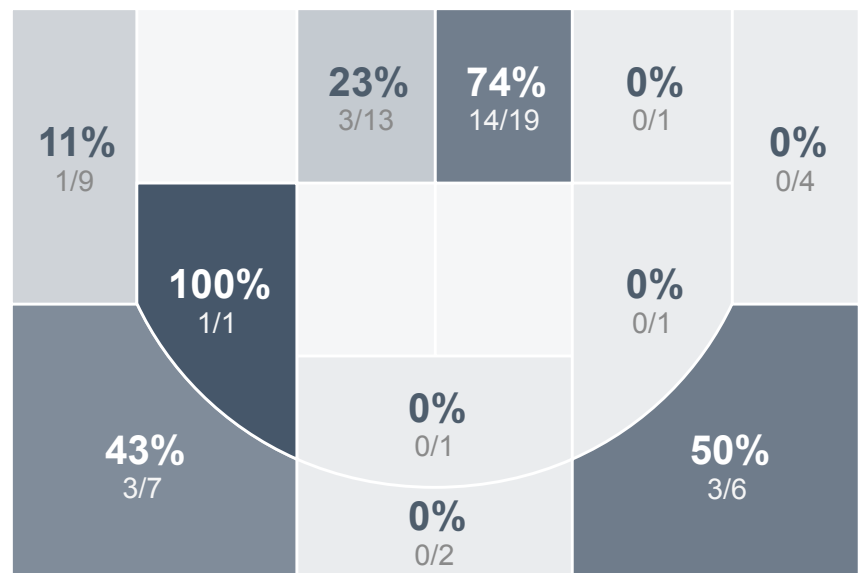

Box Score Report

CHS vs Williston - Feb 2, 2019 - W 77-44

Period Stats

Team	1	2	Final
CHS	37	40	77
WHS	23	21	44

Run Graph

Team Stats

	CHS	WHS
Field Goal %	39.1%	30.8%
Effective Field Goal %	44.5%	38.5%
2FG Made/Attempted	18/36	8/30
2FG%	50.0%	26.7%
3FG Made/Attempted	7/28	8/22
3FG%	25.0%	36.4%
FT Made/Attempted	20/31	4/6
Free Throw Percentage	64.5%	66.7%
Points Per Possession	1.10	0.63
Transition Points	7	7
Points Off Turnovers	25	7
Second Chance Points	20	2
Points in the Paint	34	10
Offensive Rebounds	23	5
Defense Rebounds	30	23
Assists	16	10
Deflections	13	6
Steals	11	9
Blocks	5	0
Turnovers	14	20
Personal Fouls	6	23
Charges Taken	0	0

Century Patriots Girls Basketball

Williston High School

Century Patriots Girls Basketball's Player Stats

Name	Pts	FG	3FG	FT	+/-	MINS	OREB	DREB	AST	DEFL	STL	BLK	TO	FOUL	CHG
#3 Ella Fridley	3	1/3	1/2	0/1	+ 13	16	1	0	1	2	1	0	0	1	0
#10 Mya Klein	2	0/3	0/1	2/2	+ 24	25	1	2	1	4	0	0	3	0	0
#11 Delani Clarke	2	1/1	0/0	0/0	+ 5	5	0	0	2	0	0	0	0	0	0
#13 Maci Walz	0	0/1	0/1	0/0	+ 5	5	0	2	0	0	0	0	0	0	0
#14 Chloe Markovic	3	0/4	0/2	3/6	+ 20	22	0	2	2	3	4	0	4	2	0
#15 Sara Rudolph	1	0/1	0/0	1/2	+ 7	9	1	0	0	0	0	0	1	1	0
#21 Hailey Fletcher	0	0/1	0/0	0/0	+ 1	7	1	0	1	0	0	0	0	0	0
#22 Makayla Anderson	0	0/0	0/0	0/0	+ 2	4	0	0	0	0	0	0	0	0	0
#23 Julia Fitterer	11	3/8	2/5	3/4	+ 24	25	4	6	1	0	2	1	2	0	0
#30 Ashton Kinnebrew	13	5/9	2/3	1/2	+ 16	17	4	3	0	0	0	0	0	1	0
#32 Lauren Ware	22	9/18	0/4	4/6	+ 25	25	4	8	4	3	2	3	0	0	0
#40 Lilly Keplin	20	6/15	2/10	6/8	+ 26	26	5	6	4	1	2	1	3	1	0