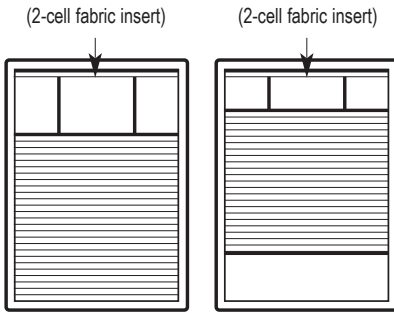

RECTANGULAR CONFIGURATION SPECIFICATIONS

NOTE: Use metal tape measure for all measurements. Measures to 1/8 inch.

STANDARD CORDLOCK – TOP-DOWN OR TOP-DOWN/BOTTOM-UP

Conveniently open shades from the top down or from both top and bottom.

Top-Down/Bottom-Up features one Break-Away tassel per cordlock.

Finished Dimensions & Mounting Requirements:

- See "Standard Rectangle" or "Cordless Lift" section.
- End mount brackets also available.

NOTE: Measurements may vary $\pm 1/8$ "

NOTES:

- The standard control positions for TD/BU are:
  RIGHT operates the center moving rail and LEFT operates the bottomrail. REVERSE CONTROLS also are available (operate opposite as described above). Specify REVERSE CONTROLS when ordering.
- Standard cord length is 40% of the height of the shade unless otherwise specified.
- On top-down/bottom-up shades a fabric insert is standard. This is an extra two-cell fabric gasket attached to the top headrail and acts as a seal to eliminate light leakage between the headrail and center rail when the shade is closed.

TOP-DOWN & TOP-DOWN/BOTTOM-UP – SIZE STANDARDS		
	Honeycomb	
	All Sheer, Semi-Sheer, and Semi-Opaque Fabrics*	All Blackout Fabrics*
Min. Width (net)*	10"	10"
Max. Width	60"	60"
Max. Width-End Mount	36"	36"
Min. Height	12"	12"
Max. Height*	96"	96"
Max. Area (sq. ft.)	50"	60"

* Cordlock not available with any 1-1/4" Pleat, 2" Hybrid Pleat, or Dimensions fabrics

Cut-outs are not available on Top-Down or Top-Down/Bottom-Up shades.