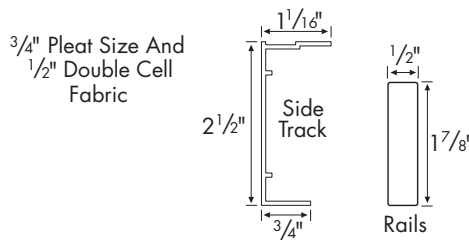

CLASSIC SKYLIGHT – SIZE STANDARDS

	Honeycomb
	All Fabrics *
Min. Width	18"
Max. Width	60"
Min. Height	6"
Max. Height	72"
Max Area (sq. ft.)	25

* Classic Skylight not available with any 2" Hybrid Pleat, or Dimensions fabrics

NOTE: Shades over 36" wide require support cords.
Rail stiffener is required when shade is over 42" wide.

CLASSIC SKYLIGHT SIDE STACK – SIZE STANDARDS

	Honeycomb
	All Fabrics *
Min. Width	6"
Max. Width	72"
Min. Height	18"
Max. Height	60"
Max Area (sq. ft.)	25

* Classic Skylight not available with 1-1/4", 2" Hybrid Pleat, or Dimensions fabrics

FINISHED DIMENSIONS

Adjustments are taken from ordered dimensions.

Inside (IB) Mount	
Headrail unit	- 3/16"
Shade height	ordered height
Fabric width	- 3/4"
Outside (OB) Mount	
Headrail unit	+ 3/4"
Shade height	ordered height
Fabric width	ordered width

NOTE: All finished dimensions include side tracks.

NOTE: Measurements may vary ± 1/8"

MOUNTING REQUIREMENTS

Use a metal tape measure for all measurements.

Inside (IB) Mounts	3/8" Single
Minimum mounting depth IB:	1"
Minimum mounting depth, flush mount:	1-11/16"
Outside (OB) Mount	3/8" Single
Minimum flat vertical surface	5/8"
Inside (IB) Mounts	3/4" Single and 1/2" Double
Minimum mounting depth IB:	1-1/4"
Minimum mounting depth, flush mount:	2-1/2"
Outside (OB) Mount	3/4" Single and 1/2" Double
Minimum flat vertical surface	1"