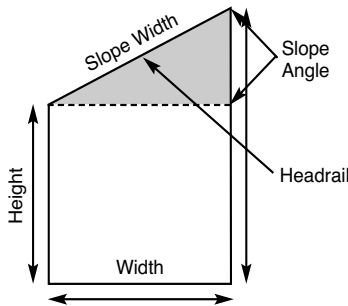

SPECIALTY SIZE STANDARDS & MEASURING INFORMATION

NOTE: Use metal tape measure for all measurements. Measures to 1/8 inch.

CIRCLES, QUARTER CIRCLES & ANGLE CUTS (TEMPLATE REQUIRED)

Refer to "Extra Charge Options" for Surcharge and Price Information

INSIDE MOUNT

Locate shape of window.
Width: Measure exact width(s)
Height: Measure exact height(s)
Diagonal: Measure height of diagonal(s) (for Angle Cuts)

OUTSIDE MOUNT

Locate shape of window.
Width: Measure desired width(s)
Height: Measure desired height(s)
Diagonal: Measure length of diagonal(s) (for Angle Cuts)

CIRCLES & QUARTER CIRCLE (TEMPLATE REQUIRED)

All Available	
Min. Width	12"
Max. Width	42"
NON-OPERABLE	

All Available	
Min. Width	12"
Max. Width	42"
NON-OPERABLE	

• Not Available with: 1-1/4", 2" Hybrid Pleat, Dimensions, 3/4" Semi-Sheer, 3/4" Sparkle Semi-Opaque

ANGLE CUTS (TEMPLATE REQUIRED)

ANGLED TOP (TEMPLATE REQUIRED)

ANGLED TOP - Operable

	All 3/8" Semi- Opaque	All 3/4" Sheer and Semi-Opaque	All 3/8" & 3/4" Blackout	All Available Double Cell
Minimum Height (L/R)	12"	12"	12"	12"
Maximum Height	84"	84"	72"	84"
Maximum Area (sq ft)	35	35	35	30
MINIMUM SLOPE WIDTH				
0 - 30 Angle	12"	12"	12"	12"
MAXIMUM SLOPE WIDTH				
0 - 30 Angle	60"	60"	60"	60"

ANGLED TOP - Non-Operable

	All 3/8" Semi- Opaque	All 3/4" Sheer and Semi-Opaque	All 3/8" & 3/4" Blackout	All Available Double Cell
Minimum Height (L/R)	3"	3"	3"	3"
Maximum Height	84"	84"	72"	84"
Maximum Area (sq ft)	35	35	35	35
MINIMUM SLOPE WIDTH				
0 - 30 Angle	12"	12"	12"	12"
MAXIMUM SLOPE WIDTH				
0 - 30 Angle	60"	60"	60"	60"

Angle Top n/a with: 3/4" Semi-Sheer, all 1-1/4" fabrics, 2" Hybrid Pleat, and Dimensions

HEXAGON & OCTAGON (TEMPLATE REQUIRED)

- Not Available with: 1-1/4", 2" Hybrid Pleat, Dimensions, 3/4" Semi-Sheer, 3/4" Sparkle Semi-Opaque
- Maximum width and maximum height – 30"
- Non-Operable ONLY