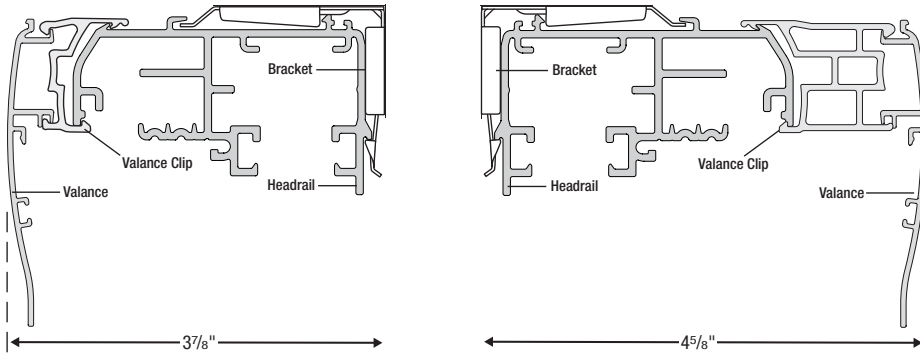

Top Rail Dimensions

VERTICAL APPLICATION – SIZE STANDARDS

	Honeycomb				2" Hybrid Pleat	2" Hybrid Pleat	1-1/4" pleat
	Sheer Fabric	3/4" Fabrics	3/4" Serene Fabric	All 3/4" Blackout Fabrics	Peaceful Allure	Semi-Opaque & Blackout	Semi-Opaque & Blackout Fabrics
Min. Width	12"	12"	12"	12"	12"	12"	12"
Max. Width Side & Center Stack	120"	168"	168"	168"	120"	120"	120"
Max. Width Split Stack	240"	336"	336"	336"	240"	240"	240"
Max. Width Two Fabric Combo	120"	168"	168"	168"			120"
Min. Height	24"	24"	24"	24"	24"	24"	24"
Max. Height	120"	120"	120"	120"	120"	120"	120"
Max Sq. ft. Side & Center Stack	100" / panel	140" / panel	120" / panel	120" / panel	100"	100"	100" / panel
Max Sq. ft. Split Stack	100" / panel	140" / panel	120" / panel	120" / panel	100" / panel	100" / panel	100" / panel
Max Sq. ft. Two Fabric Combo	100" / panel	140" / panel	120" / panel	120" / panel	N/A	N/A	100" / panel

Vertical Application not available with any 3/8", 3/8" blackout, 3/4" semi sheer, 1/2" double cell, or Dimensions

*HS4 - 3/4" Glimmer Blackout Max Sq. ft is 100 for Side Stack and Split Stack

NOTE: Stack is 6-1/2" space per side when fully opened, regardless of shade width

NOTE: The Vertical Application headrail color is Aspen White (785)

- Split stack up to 336"
- TFC not available for Hybrid Pleat
  - Hardware color follows the fabric that stacks on the left
  - CANNOT combine two different pleat sizes
  - Max width use the smaller of the two fabrics

Standard Valance Returns	
3/4" Pleat	3-1/4"
1-1/4" Pleat.	4"
Hybrid Fabric.	4-3/8"