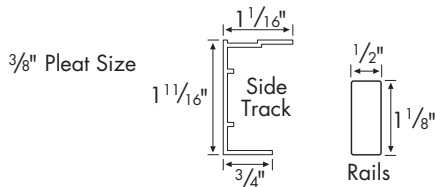

CLASSIC SKYLIGHT – SIZE STANDARDS

	Honeycomb
	All Fabrics *
Min. Width	18"
Max. Width	60"
Min. Height	6"
Max. Height	72"
Max Area (sq. ft.)	25

* Classic Skylight not available with any 2" Hybrid Pleat, or Dimensions fabrics

NOTE: Shades over 36" wide require support cords.
Rail stiffener is required when shade is over 42" wide.

CLASSIC SKYLIGHT SIDE STACK – SIZE STANDARDS

	Honeycomb
	All Fabrics *
Min. Width	6"
Max. Width	72"
Min. Height	18"
Max. Height	60"
Max Area (sq. ft.)	25

* Classic Skylight not available with 1-1/4", 2" Hybrid Pleat, or Dimensions fabrics

FINISHED DIMENSIONS

Adjustments are taken from ordered dimensions.

Inside (IB) Mount	
Headrail unit	- 3/16"
Shade height	ordered height
Fabric width	- 3/4"
Outside (OB) Mount	
Headrail unit	+ 3/4"
Shade height	ordered height
Fabric width	ordered width

NOTE: All finished dimensions include side tracks.

NOTE: Measurements may vary ± 1/8"

MOUNTING REQUIREMENTS

Use a metal tape measure for all measurements.

Inside (IB) Mounts	3/8" Single
Minimum mounting depth IB:	1"
Minimum mounting depth, flush mount:	1-11/16"
Outside (OB) Mount	3/8" Single
Minimum flat vertical surface	5/8"
Inside (IB) Mounts	3/4" Single and 1/2" Double
Minimum mounting depth IB:	1-1/4"
Minimum mounting depth, flush mount:	2-1/2"
Outside (OB) Mount	3/4" Single and 1/2" Double
Minimum flat vertical surface	1"