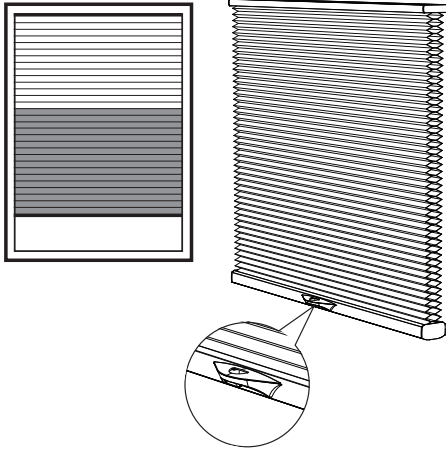

TRILIGHT CONFIGURATION SPECIFICATIONS

TRILIGHT – CORDLESS LIFT & LOCK

CORDLESS LIFT & LOCK SIZE STANDARDS				
	Honeycomb			2" Hybrid Pleat
	All 3/4" Semi-Opaque Fabrics	All 3/4" Blackout Fabrics	All 1/2" Double Cell Fabrics	All Fabrics
Min. Width (net)	12"	12"	12"	12"
Max. Width*	84"	84"	84"	84"
Max. Width-End Mount	48"	48"	48"	42"
Min. Height	12"	12"	12"	12"
Max. Height	84"	84"	84"	84"
Max. Area (sq. ft.)	49"	49"	49"	49"

* 3/8" single, 3/4" sheer/semi-sheer 1-1/4" and Dimensions fabrics are not available with TriLight.
** Willa Sheer max. width is 83".

Options:

- Color-Coordinated painted rails - no extra charge
  – Headrail, bottomrail, and middle rail, end caps, cord loops, and handles will color-coordinate to the bottom (honeycomb) fabric
- Fabric wrapped rails - surcharge applies
  – fabric wrapped headrail, bottomrail, and middle rail, end caps, cord loops, and handles will coordinate to the bottom (honeycomb) fabric

Must be specified when order is placed.

FINISHED DIMENSIONS

Adjustments are taken from ordered dimensions.
Measurements may vary +/- 1/8".

	Honeycomb	2" Hybrid Pleat
Inside (IB) Mounts		
Headrail unit	-1/4"	-1/4"
Shade height	Ordered Height	Ordered Height
Fabric width	-3/8"	-3/8"
End (EB) Mounts		
Headrail unit	-1/2"	-1/2"
Shade height	Ordered Height	Ordered Height
Fabric width	-5/8"	-5/8"
Outside (OB) Mount		
Headrail unit	Ordered Width	Ordered Width
Shade height	Ordered Height	Ordered Height
Fabric width	-1/8"	-1/8"

MOUNTING REQUIREMENTS

Use a metal tape measure for all measurements.

	Honeycomb	2" Hybrid Pleat
Inside (IB) & End (EB) Mounts		
Minimum mounting depth	1-1/4"	1-1/4"
Minimum mounting depth, flush mount:	2-1/4"	2-1/4"
End (OB) Mount		
Minimum flat vertical surface	2"	2"
Outside (OB) Mount		
Minimum flat vertical surface	1"	1"

Note: Inside mount with hold down brackets deductions:
Headrail - 1/2", Fabric - 5/8", Bottomrail - 1/2"

FABRIC AND HARDWARE STACKING

- **HONEYCOMB CORDLESS LIFT & LOCK TRILIGHT:** Take 2-1/4" for bottomrail and intermediate rail, plus 5/8" for headrail, plus 1/8" for each 12" of honeycomb shade height, plus 1/8" for each 12" of pleated shade height.
- **2" HYBRID PLEAT CORDLESS LIFT & LOCK TRILIGHT:** Take 2-1/4" for bottomrail and intermediate rail, plus 5/8" for headrail, plus 1/4" for each 12" of shade height, plus 1/8" for each 12" of pleated shade height. Allow 1-1/2" for fabric fold over.