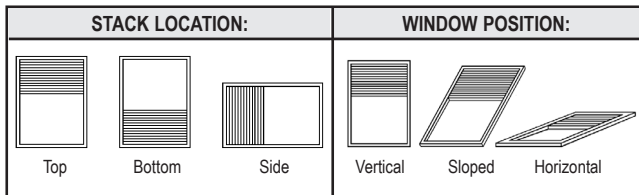

Note: Pleats will have a vertical orientation when side stack is ordered.

Optional Extension Pole
Extends 5' to 10'
(Part #400036-81511)

CLASSIC SKYLIGHT – SIZE STANDARDS

	Honeycomb
	All Fabrics *
Min. Width	18"
Max. Width	60"
Min. Height	6"
Max. Height	72"
Max Area (sq. ft.)	25