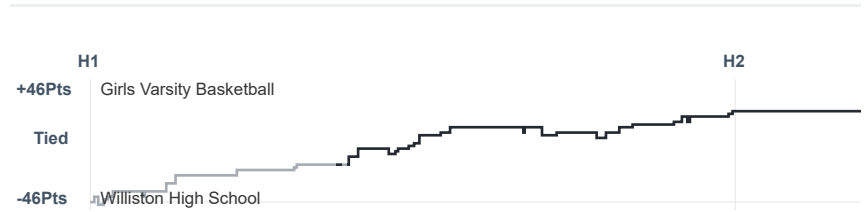

Box Score Report

BHS vs Williston - Jan 27, 2023 - W 74-44

Period Stats

Team	1	2	Final
BHS	50	24	74
WHS	16	28	44

Run Graph