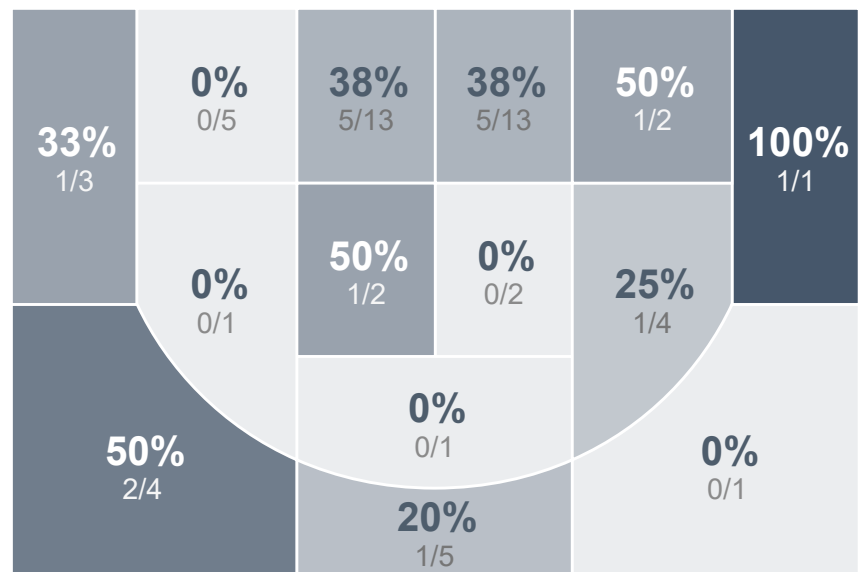

Williston High School