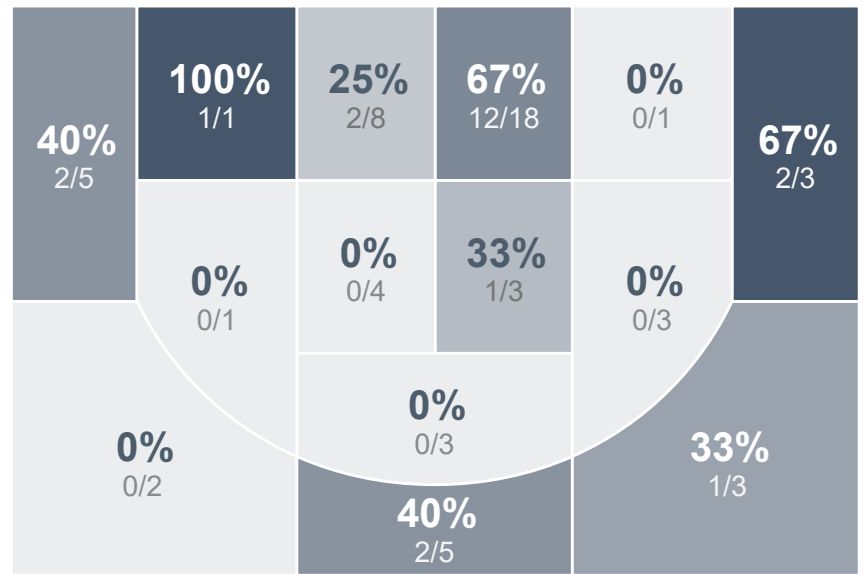

Girls Varsity Basketball