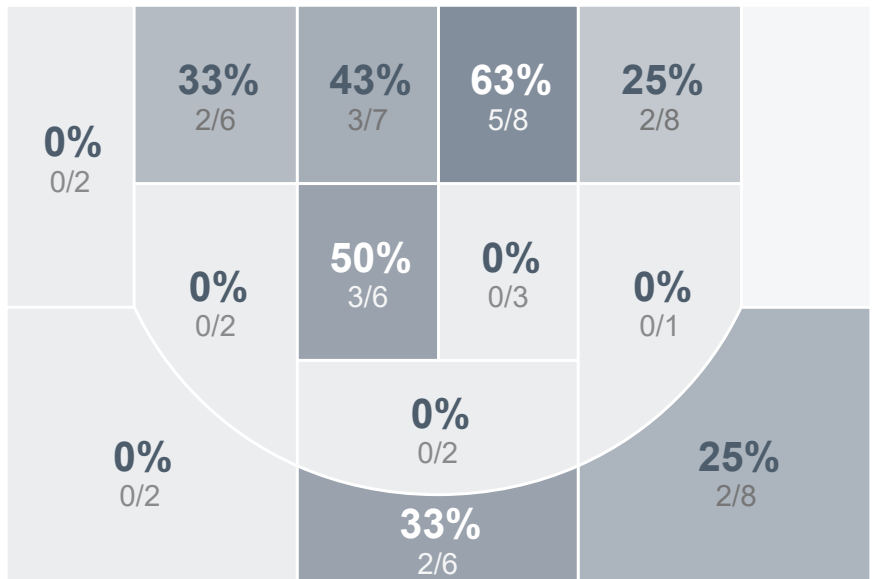

Dickinson High School