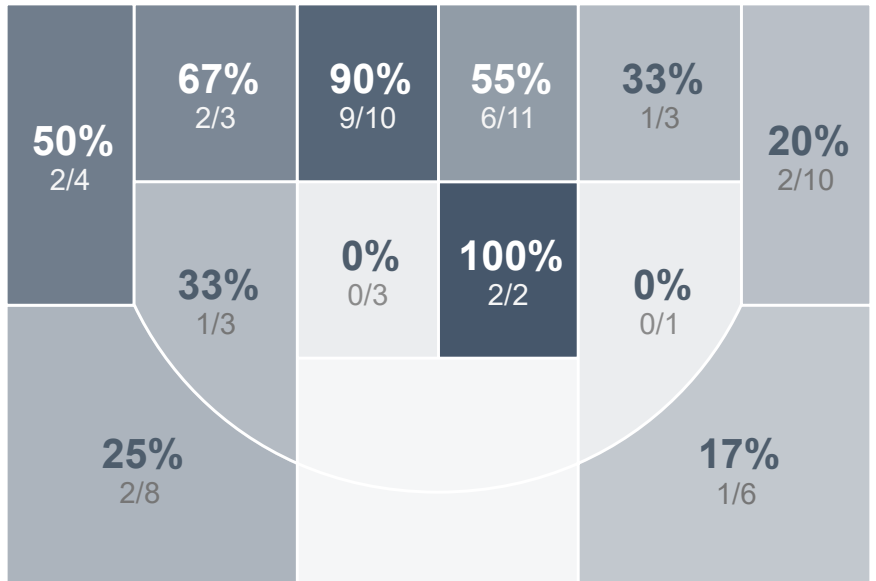

LEGACY GIRLS VARSITY