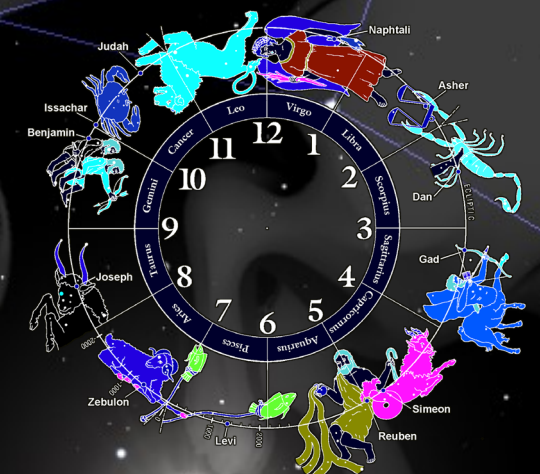

VIRGO REVELATION 12 BIRTH

MAZZAROTH 12 TRIBES OF ISRAEL NATION

The purpose of this illustration is to suggest an observation that has to do with equating the *Virgo Sign* with that of the nation of Israel, pertaining to the Revelation 12 celestial composition. The Tribe of Judah from where the word 'Jew' come from is the last remaining of the 12 sons of Jacob that YHVH allowed due to the promises made to Abraham and David, etc. This study suggests that the entire constellation of *Virgo* can thus be typified as that of the 12 Tribes of Israel or sons of Jacob as the *Virgo* constellation is made up of 12 stars. This illustration also suggests that the entire constitution of *Virgo* can be construed to configure the 12 Tribes of Israel as they were configured also by pattern around the *Tabernacle of Moses* and the very *Throne Room of YHVH* in Heaven.

THE MAZZAROTH מַזְלוֹת

If one starts with the western orientation, which is the opposite on the constellation of *Virgo* and move clockwise of the order of the tribes with the prominent tribe being fixed in the middle, then the layout superimposed on the constellation of *Virgo* from the eastern end along the *Ecliptic* will have some rather striking correspondence for the Pentecost season of 2017 concerning the planet *Jupiter*. This study suggests thus that the particular Tribe of Judah will correlate to *Jupiter* at this Jubilee anniversary that also occurs on Pentecost. Perhaps such a time is meant as if to portray a prophetic message perhaps.

Genesis 37-Sons of Jacob