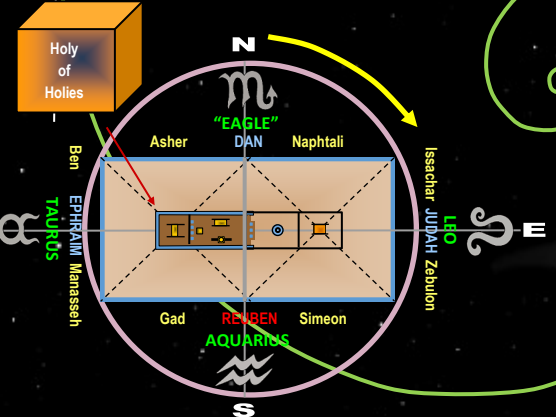

This illustration suggests that the *Virgo Sign* of Revelation pertains to being Israel and not the Church. This prophetic assertion of the astronomical sign is substantiated by the typology given in Genesis 37 by Joseph and his visions. The narrative of the sons of Jacob will repeat itself as it occurs during the Tribulation period. Revelation 12 is the admonition of the coming time of 'trouble for Jacob'. It is to fulfil and what Jesus forewarned the 'sons of Jacob' that 'after the tribulation of those days', to flee to the mountains, etc. This time and place will correspond to the midpoint of the Tribulation period and that start of the 'Time of Jacob's Troubles'.

JUPITER TRAVERSING VIRGO
Aug 13, 2016 to Oct 13, 2017
1 year 2 months (12)
or 60 weeks 6 days (66)