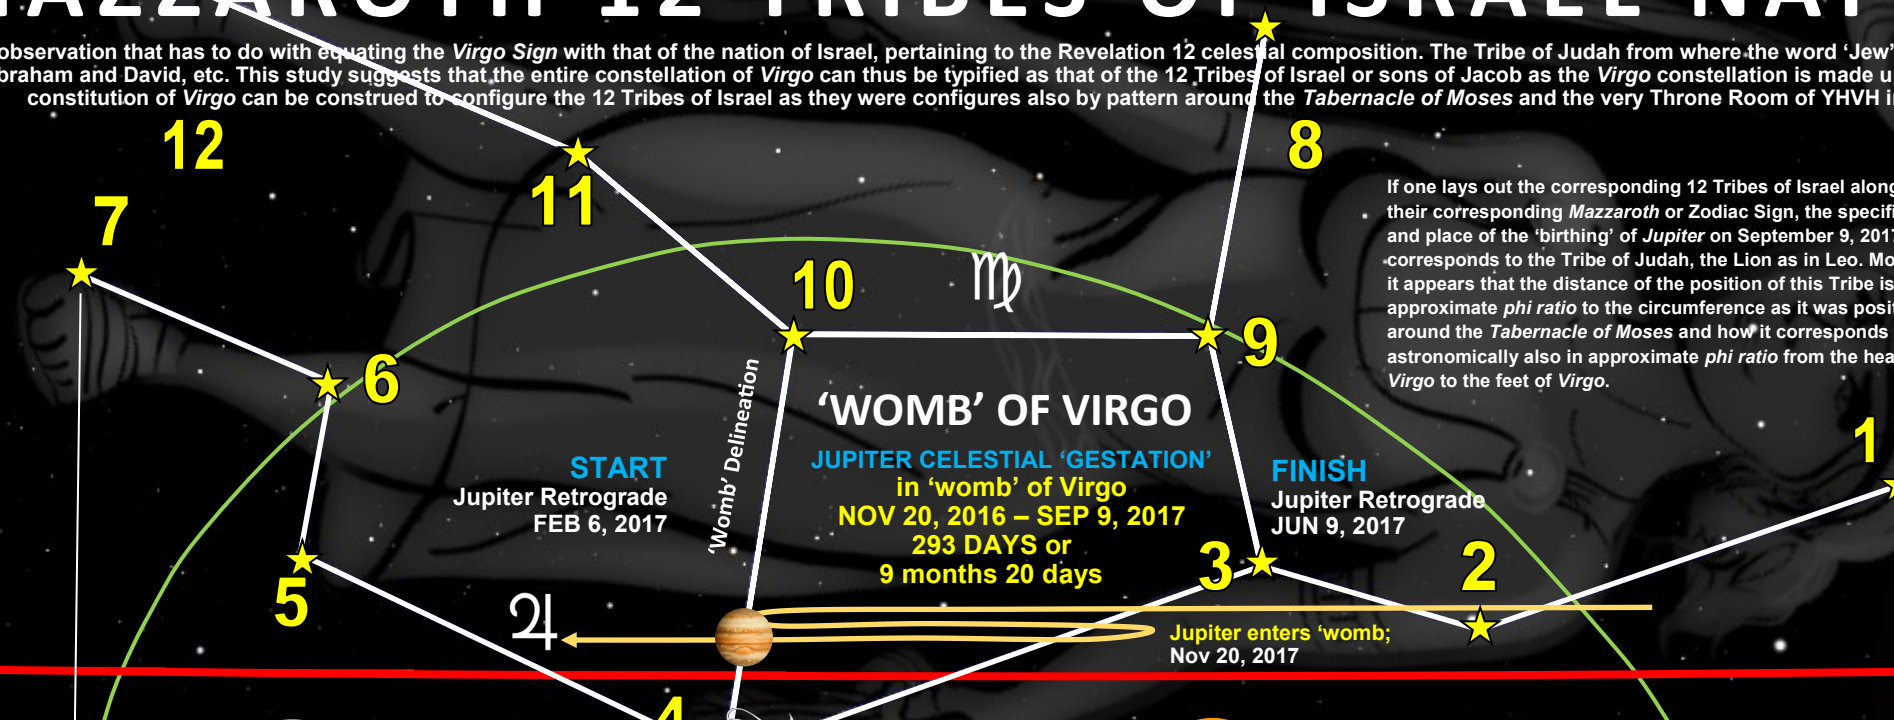

THE MAZZAROTH מַזְלוֹת

If one starts with the western orientation, which is the opposite on the constellation of *Virgo* and move clockwise of the order of the tribes with the prominent tribe being fixed in the middle, then the layout superimposed on the constellation of *Virgo* from the eastern end along the *Ecliptic* will have some rather striking correspondence for the Pentecost season of 2017 concerning the planet *Jupiter*. This study suggests thus that the particular Tribe of Judah will correlate to *Jupiter* at this Jubilee anniversary that also occurs on Pentecost. Perhaps such a time is meant as if to portray a prophetic message perhaps.

Genesis 37-Sons of Jacob

If one lays out the corresponding 12 Tribes of Israel along with their corresponding *Mazzaroth* or Zodiac Sign, the specific time and place of the 'birthing' of *Jupiter* on September 9, 2017 corresponds to the Tribe of Judah, the Lion as in Leo. Moreover, it appears that the distance of the position of this Tribe is in approximate *phi ratio* to the circumference as it was positioned around the *Tabernacle of Moses* and how it corresponds astronomically also in approximate *phi ratio* from the head of *Virgo* to the feet of *Virgo*.