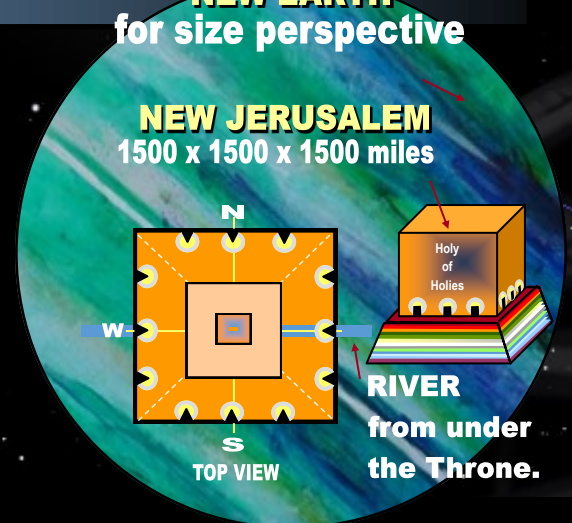

### THE MAZZAROTH מַזְלוֹת

If one starts with the western orientation, which is the opposite on the constellation of *Virgo* and move clockwise of the order of the tribes with the prominent tribe being fixed in the middle, then the layout superimposed on the constellation of *Virgo* from the eastern end along the *Ecliptic* will have some rather striking correspondence for the Pentecost season of 2017 concerning the planet *Jupiter*. This study suggests thus that the particular Tribe of Judah will correlate to *Jupiter* at this Jubilee anniversary that also occurs on Pentecost. Perhaps such a time is meant as if to portray a prophetic message perhaps.

### Genesis 37-Sons of Jacob

If one lays out the corresponding 12 Tribes of Israel along with their corresponding *Mazzaroth* or Zodiac Sign, the specific time and place of the 'birthing' of *Jupiter* on September 9, 2017 corresponds to the Tribe of Judah, the Lion as in Leo. Moreover, it appears that the distance of the position of this Tribe is in approximate *phi ratio* to the circumference as it was positioned around the *Tabernacle of Moses* and how it corresponds astronomically also in approximate *phi ratio* from the head of *Virgo* to the feet of *Virgo*.

### NEW EARTH for size perspective

NEW JERUSALEM  
1500 x 1500 x 1500 miles

This illustration suggests that the *Virgo Sign* of Revelation pertains to being Israel and not the Church. This prophetic assertion of the astronomical sign is substantiated by the typology given in Genesis 37 by Joseph and his visions. The narrative of the sons of Jacob will repeat itself as it occurs during the Tribulation period. Revelation 12 is the admonition of the coming time of 'trouble for Jacob'. It is to fulfil and what Jesus forewarned the 'sons of Jacob' that 'after the tribulation of those days', to flee to the mountains, etc. This time and place will correspond to the midpoint of the Tribulation period and that start of the 'Time of Jacob's Troubles'.