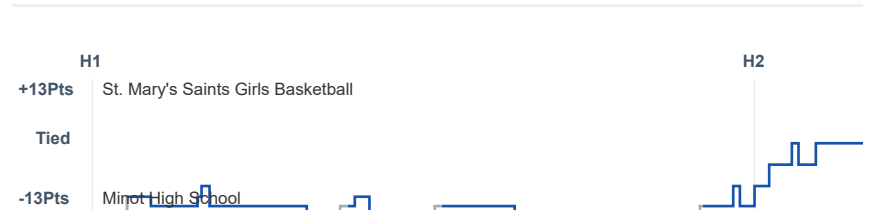

Box Score Report

SMCHS @ Minot - Feb 6, 2020 - W 47-40

Period Stats

Team	1	2	Final
SMCHS	21	26	47
MHS	18	22	40

Run Graph

Team Stats

	SMCHS	MHS
Field Goal %	30.2%	27.8%
Effective Field Goal %	33.0%	29.6%
2FG Made/Attempted	13/38	13/38
2FG%	34.2%	34.2%
3FG Made/Attempted	3/15	2/16
3FG%	20.0%	12.5%
FT Made/Attempted	12/19	8/12
Free Throw Percentage	63.2%	66.7%
Points Per Possession	0.87	0.73
Transition Points	3	2
Points Off Turnovers	8	4
Second Chance Points	14	8
Points in the Paint	22	20
Offensive Rebounds	18	16
Defense Rebounds	25	22
Assists	9	8
Deflections	9	16
Steals	4	8
Blocks	3	1
Turnovers	10	11
Personal Fouls	13	18
Charges Taken	0	0