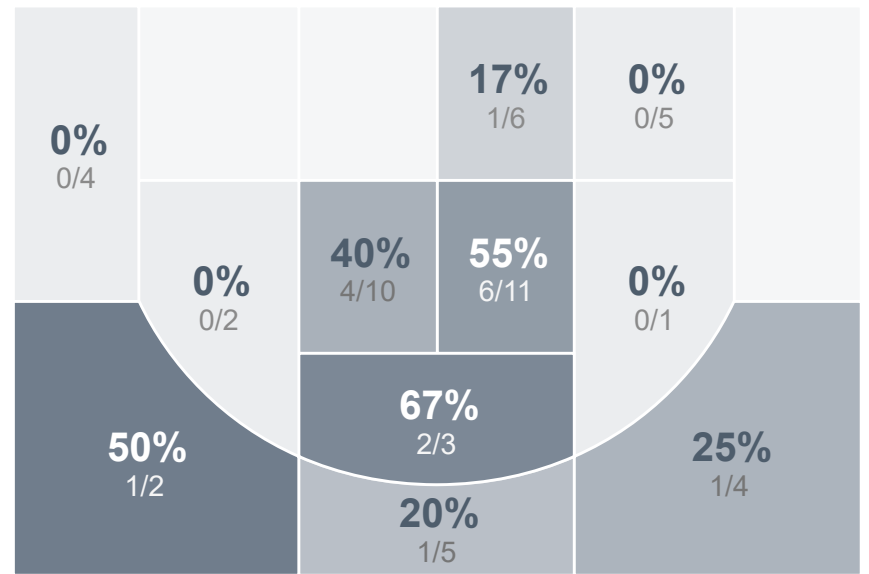

St. Mary's Saints Girls Basketball