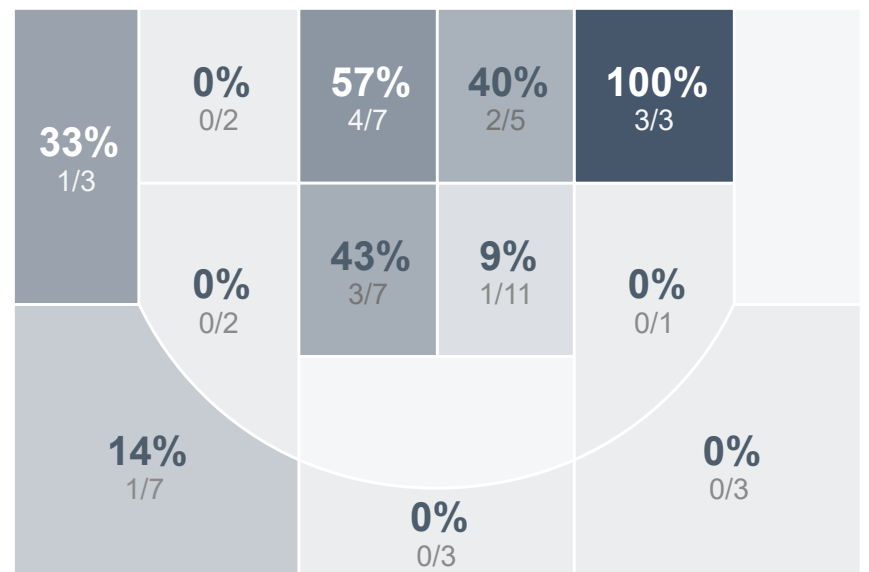

Minot High School