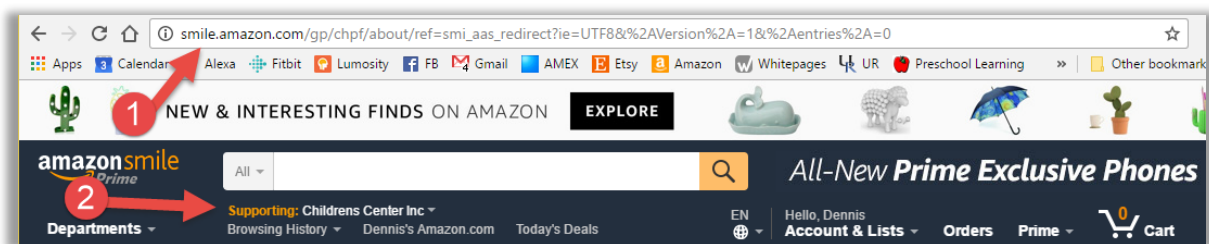

! Important !

From each PC you use, change the shortcut on your bookmark bar to point to smile.amazon.com each time you go to Amazon. If you go to amazon.com by mistake no contribution will be made.