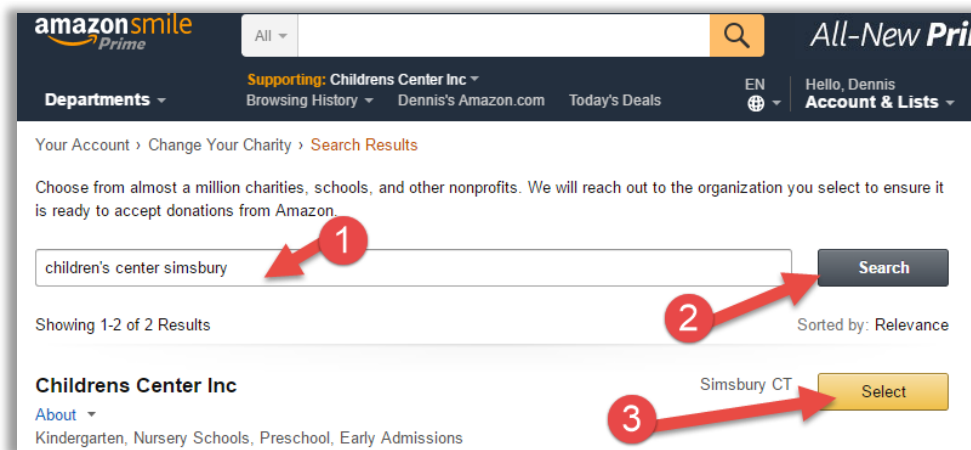

If you use Amazon, please select The Children's Center, Inc. as the beneficiary of Amazon's matching donation to your favorite charity at no cost to you!

What is AmazonSmile?

AmazonSmile is a simple and automatic way for you to support your favorite charitable organization every time you shop, at no cost to you. When you shop at smile.amazon.com, you'll find the exact same low prices, vast selection and convenient shopping experience as Amazon.com, with the added bonus that Amazon will donate a portion of the purchase price to your favorite charitable organization. You can choose from nearly one million organizations to support.

How do I shop at AmazonSmile?

To shop at AmazonSmile simply go to smile.amazon.com from the web browser on your computer or mobile device. You may also want to add a bookmark to smile.amazon.com to make it even easier to return and start your shopping at AmazonSmile.

Can I use my existing Amazon.com account on AmazonSmile?

Yes, you use the same account on Amazon.com and AmazonSmile. Your shopping cart, Wish List, wedding or baby registry, and other account settings are also the same.

How do I select a charitable organization to support when shopping on AmazonSmile?

On your first visit to AmazonSmile (smile.amazon.com), you need to select a charitable organization to receive donations from eligible purchases before you begin shopping.