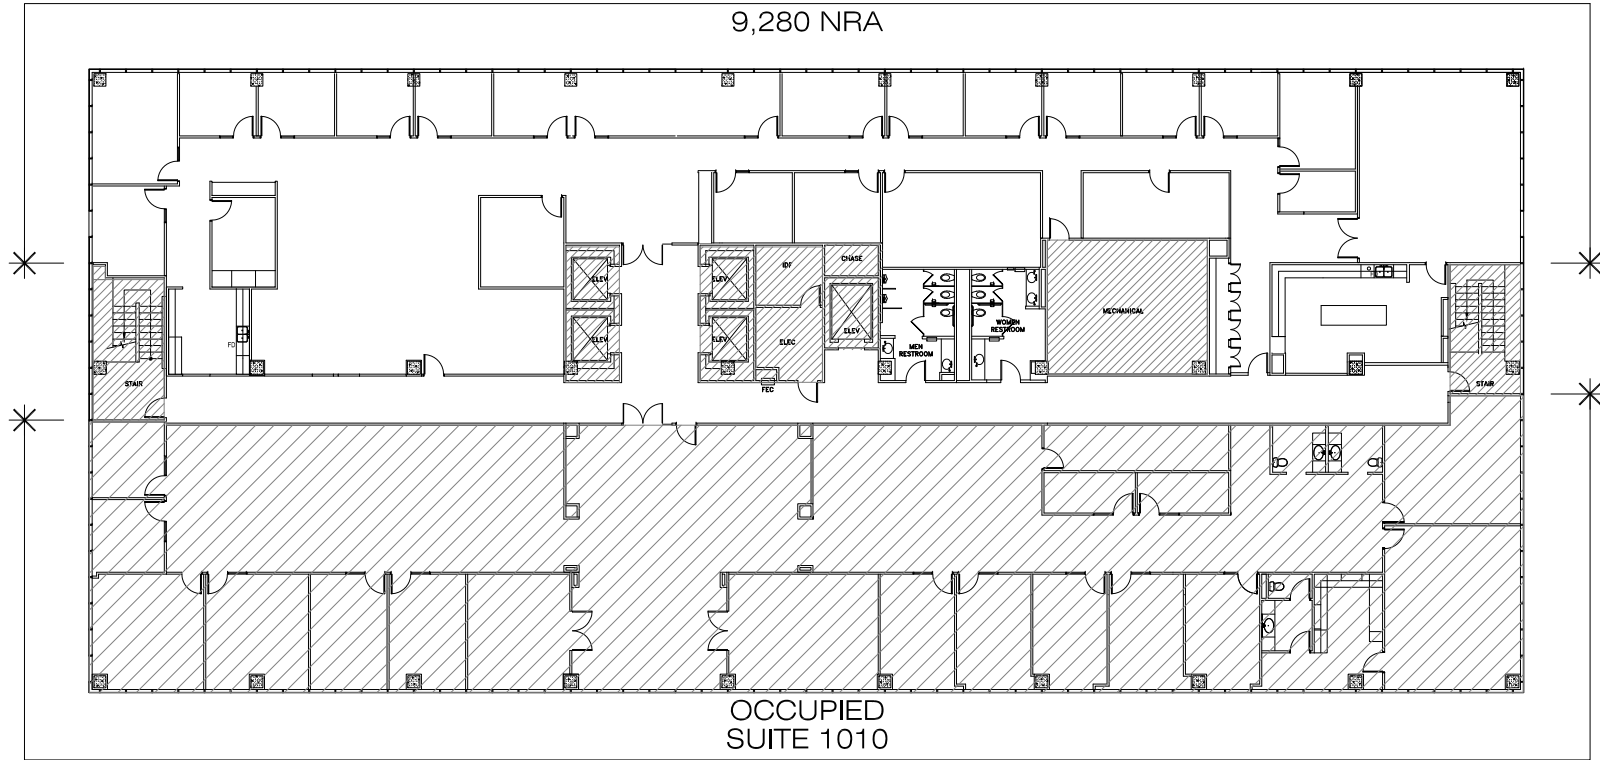

Sugar Creek on The Lake

14141 SW Freeway, Sugar Land, Texas 77478

VACANT
SUITE 1050

9,280 NRA

OCCUPIED
SUITE 1010

10,802 NRA

For Leasing Information please contact:

Brad Sinclair at 713-209-5965
Brad.Sinclair@madisonmarquette.com