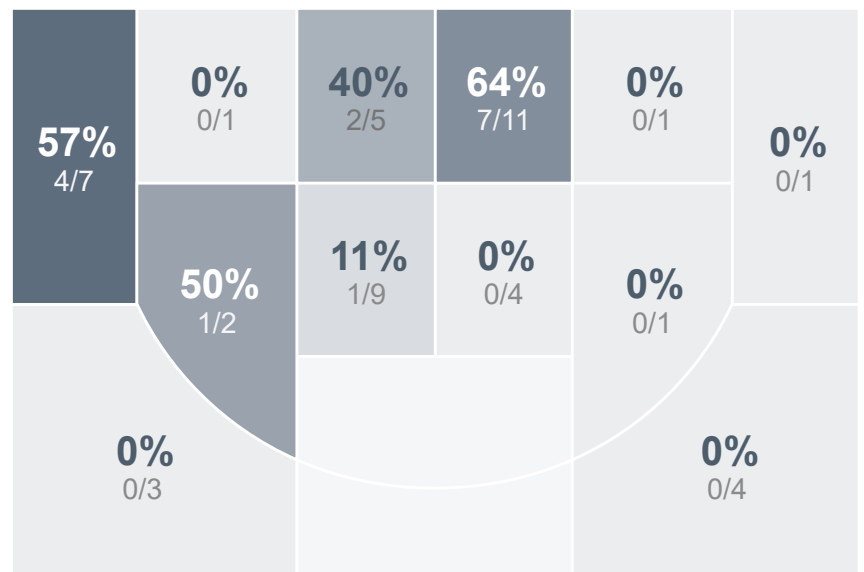

Minot High School