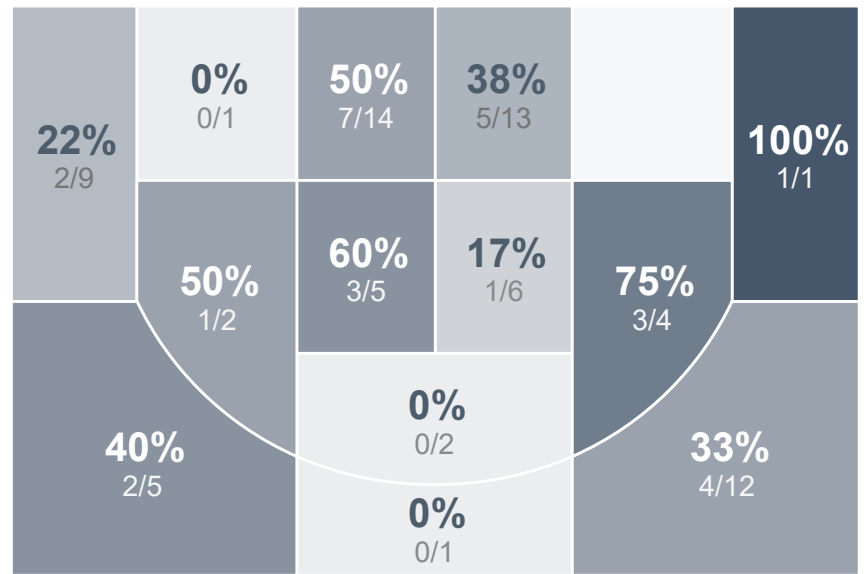

Century Patriots Girls Basketball