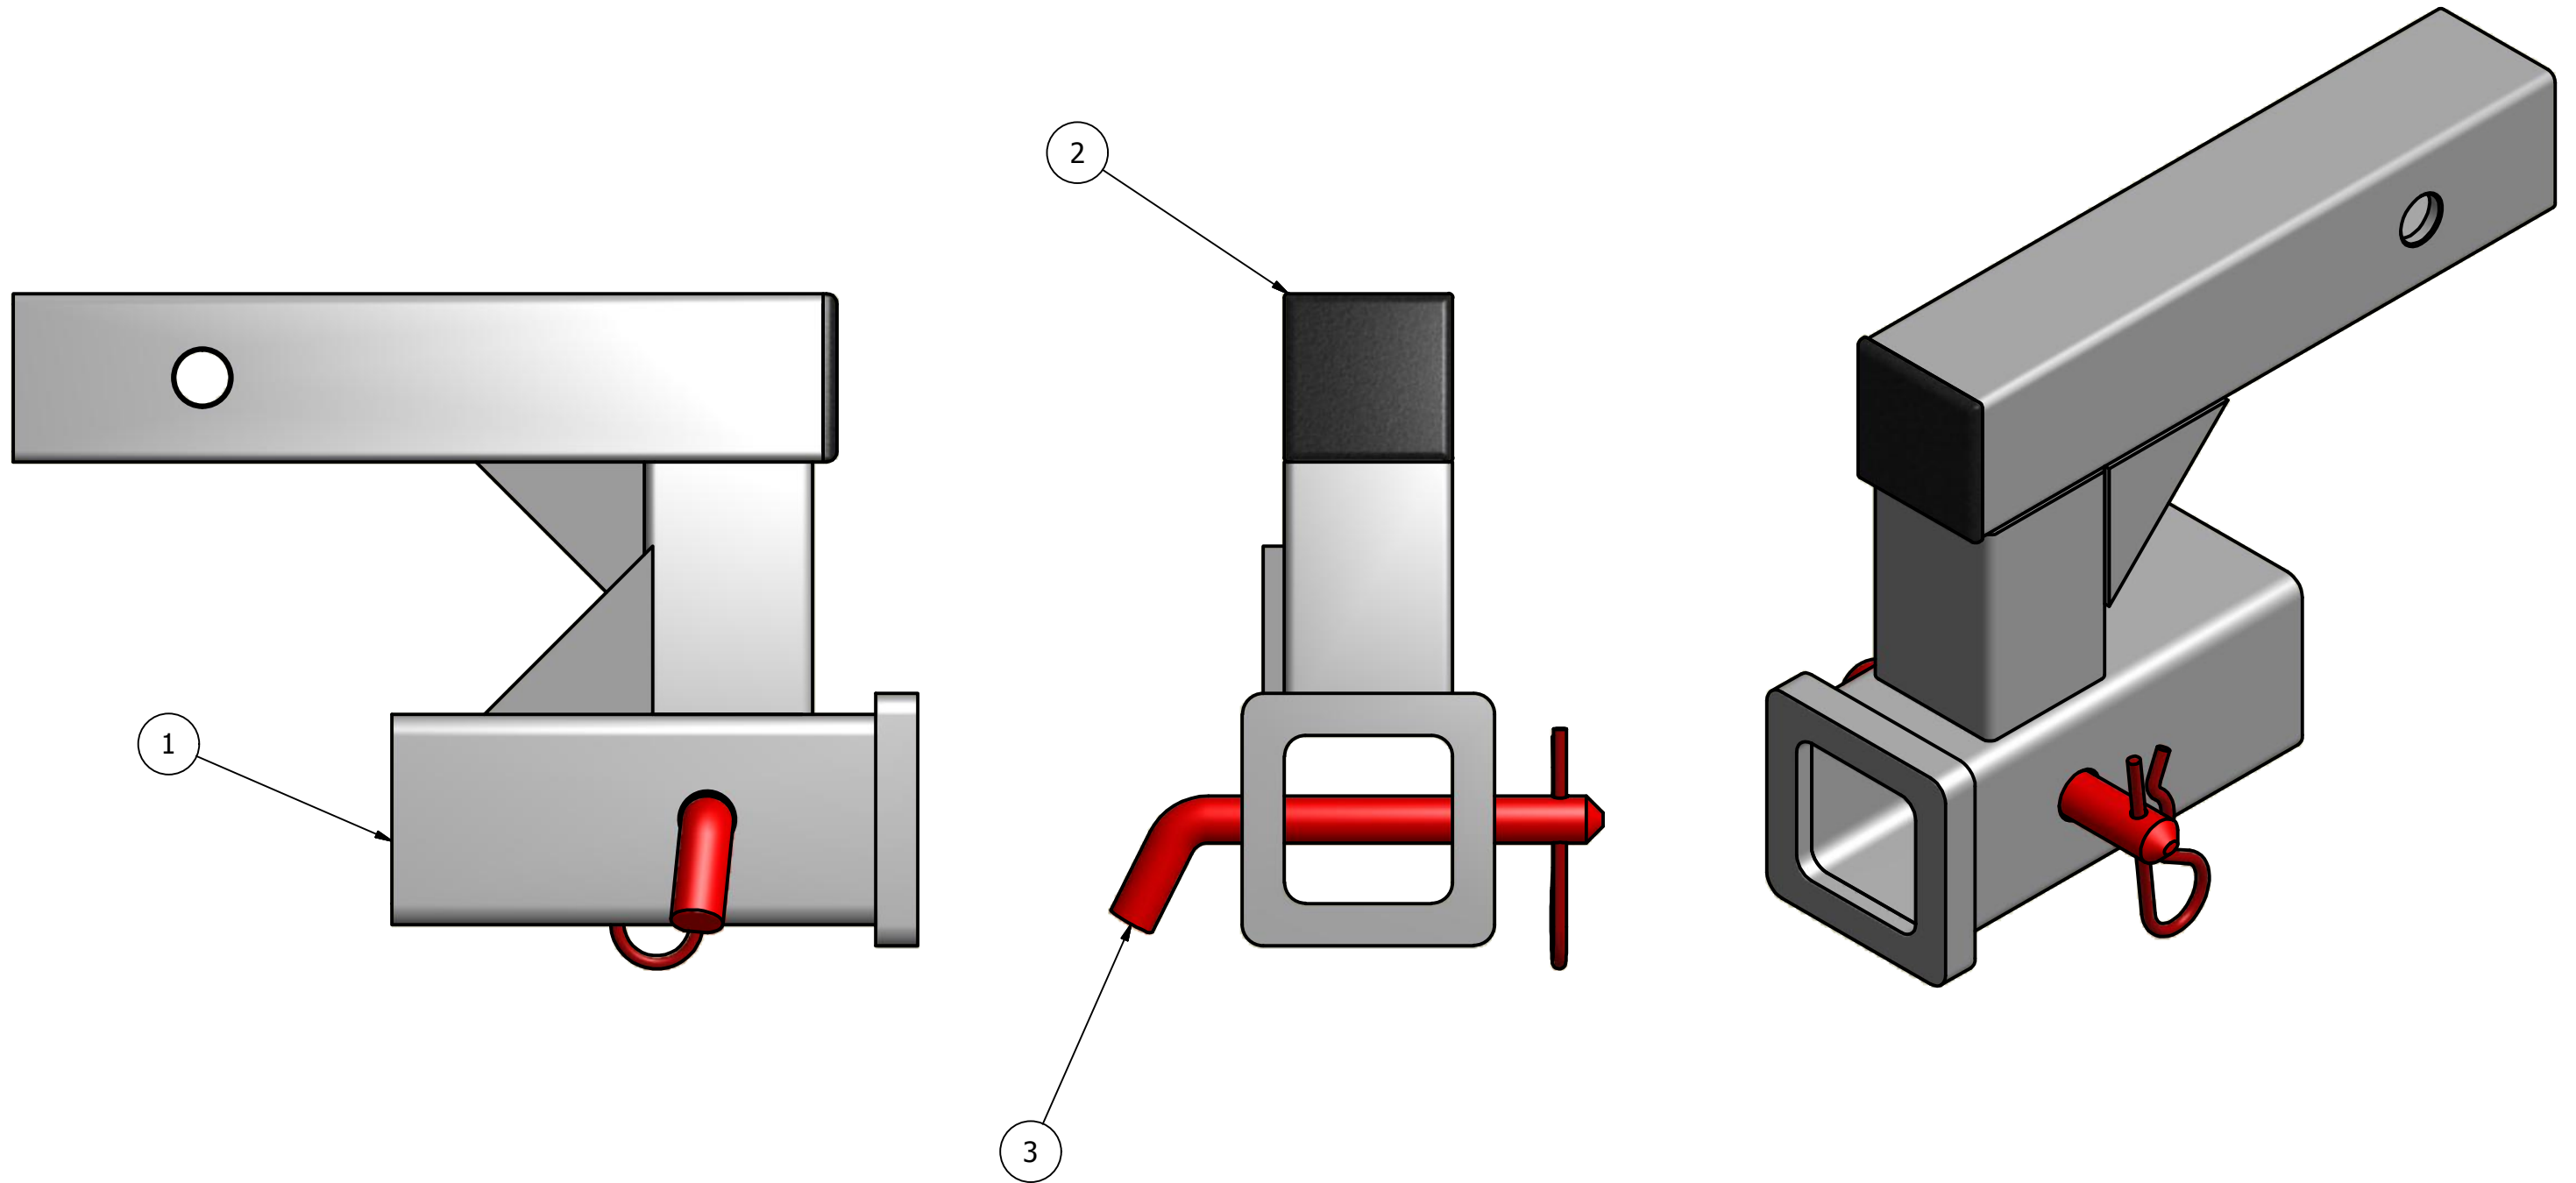

Toro MultiForce Drop Hitch

Part Number: DTHMF

REVISION HISTORY	
REV	DATE
A	3/24/2019

Parts List			
ITEM	QTY	PART NUMBER	DESCRIPTION
1	1	MFDH01	D'ttach Toro MultiForce Drop Hitch Weldment
2	1	SQ2DBK1	Square Tube End Cap
3	1	69860002	5/8 Hitch Pin w/ Cotter Pin