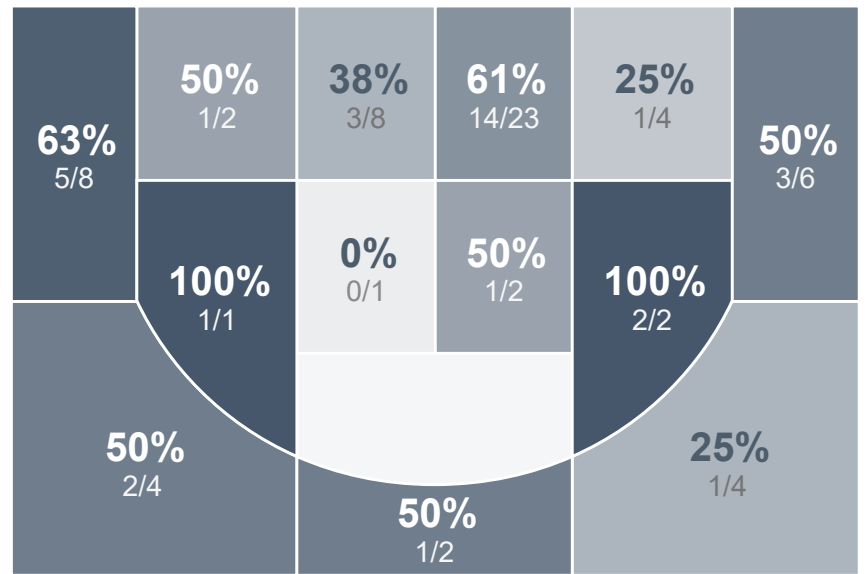

Century Patriots Girls Basketball