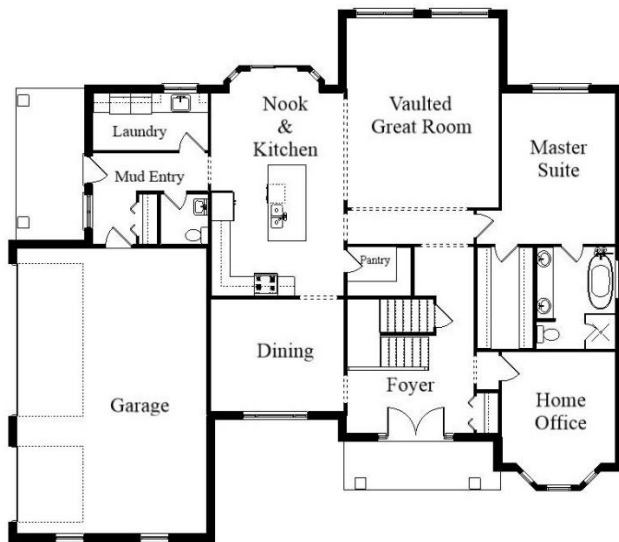

Your Land Your Style Your Home Your Way
Design + Build = Your Best Value

Grace Sound 2950 Sq.Ft.

Copyright © 2021 Kraus Design Build
All Rights Reserved

The **Kraus** Company, LLC
DESIGN BUILD

248-972-5549

Setting the New Standard

Your Land Your Style Your Home Your Way

Design + Build = Your Best Value

Grace Sound II 3025 Sq.Ft.

Copyright © 2021 Kraus Design Build
All Rights Reserved

The **Kraus** Company, LLC
DESIGN BUILD

248-972-5549

Setting the New Standard

Your Land Your Style Your Home Your Way
Design + Build = Your Best Value

Grace Sound III 3025 Sq.Ft.

Copyright © 2021 Kraus Design Build
All Rights Reserved

The **Kraus** Company
DESIGN BUILD