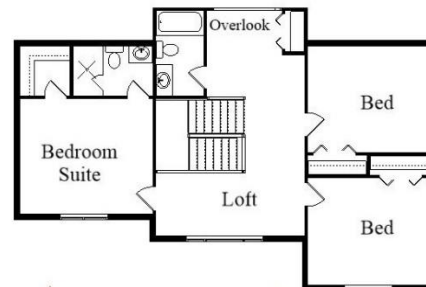

Your Land Your Style Your Home Your Way
Design + Build = Your Best Value

Grace Sound 2950 Sq.Ft.

Copyright © 2021 Kraus Design Build
All Rights Reserved

The **Kraus** Company, LLC
DESIGN BUILD

248-972-5549

Setting the New Standard

Your Land Your Style Your Home Your Way

Design + Build = Your Best Value

Grace Sound II 3025 Sq.Ft.

Copyright © 2021 Kraus Design Build
All Rights Reserved

The **Kraus** Company, LLC
DESIGN BUILD

248-972-5549

Setting the New Standard

Your Land Your Style Your Home Your Way
Design + Build = Your Best Value

Grace Sound III 3025 Sq.Ft.

Copyright © 2021 Kraus Design Build
All Rights Reserved

The **Kraus** Company
DESIGN BUILD