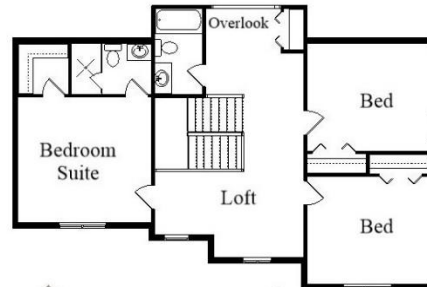

Setting the New Standard

Your Land Your Style Your Home Your Way

Design + Build = Your Best Value

Grace Sound II 3025 Sq.Ft.

Copyright © 2021 Kraus Design Build
All Rights Reserved

The **Kraus** Company, LLC
DESIGN BUILD

248-972-5549

Setting the New Standard

Your Land Your Style Your Home Your Way
Design + Build = Your Best Value

Grace Sound III 3025 Sq.Ft.

Copyright © 2021 Kraus Design Build
All Rights Reserved

The **Kraus** Company
DESIGN BUILD