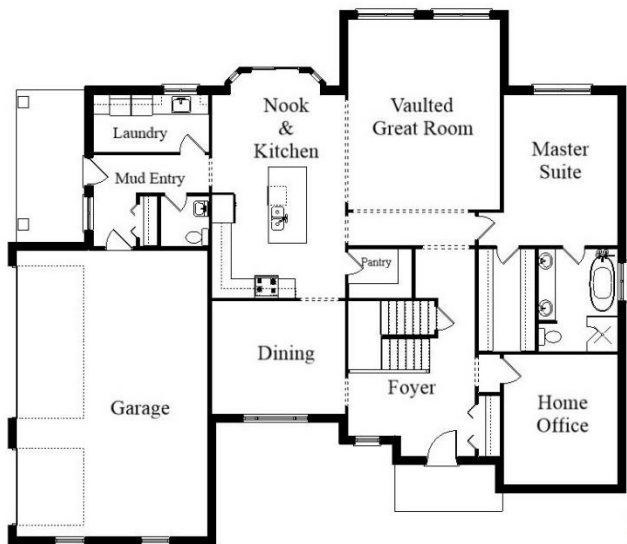

Your Land Your Style Your Home Your Way
Design + Build = Your Best Value

Grace Sound 2950 Sq.Ft.

Copyright © 2021 Kraus Design Build
All Rights Reserved

The **Kraus** Company, LLC
DESIGN BUILD

248-972-5549

Setting the New Standard

Your Land Your Style Your Home Your Way

Design + Build = Your Best Value

Grace Sound II 3025 Sq.Ft.

Copyright © 2021 Kraus Design Build
All Rights Reserved

The **Kraus** Company, LLC
DESIGN BUILD

248-972-5549

Setting the New Standard

Your Land Your Style Your Home Your Way
Design + Build = Your Best Value

Grace Sound III 3025 Sq.Ft.

Copyright © 2021 Kraus Design Build
All Rights Reserved

The **Kraus** Company
DESIGN BUILD