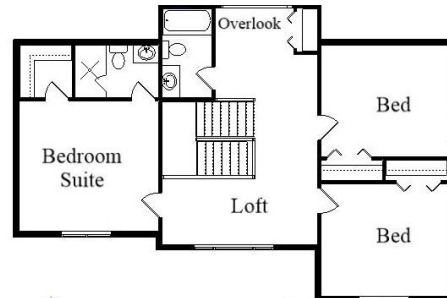

Your Land Your Style Your Home Your Way
Design + Build = Your Best Value

Grace Sound 2950 Sq.Ft.

Copyright © 2021 Kraus Design Build
All Rights Reserved

The **Kraus** Company, LLC
DESIGN BUILD

248-972-5549

Setting the New Standard

Your Land Your Style Your Home Your Way

Design + Build = Your Best Value

Grace Sound II 3025 Sq.Ft.

Copyright © 2021 Kraus Design Build
All Rights Reserved

The **Kraus** Company, LLC
DESIGN BUILD

248-972-5549

Setting the New Standard

Your Land Your Style Your Home Your Way
Design + Build = Your Best Value

Grace Sound III 3025 Sq.Ft.

Copyright © 2021 Kraus Design Build
All Rights Reserved

The **Kraus** Company
DESIGN BUILD