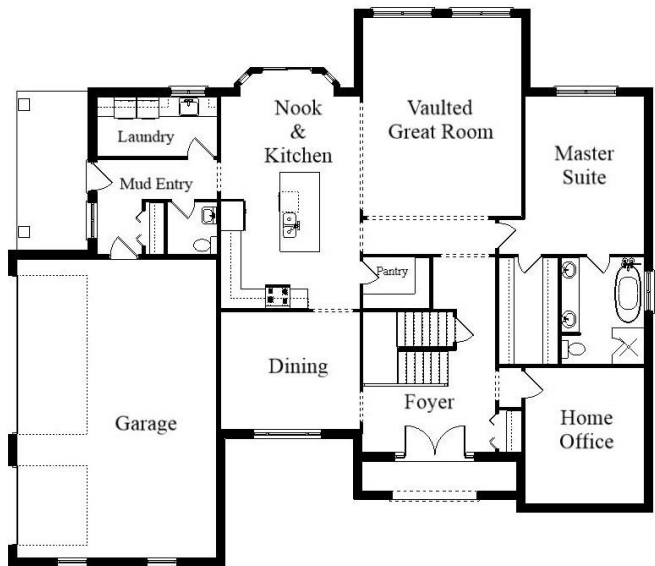

Your Land Your Style Your Home Your Way
Design + Build = Your Best Value

Grace Sound 2950 Sq.Ft.

Copyright © 2021 Kraus Design Build
All Rights Reserved

The **Kraus** Company, LLC
DESIGN BUILD

248-972-5549

Setting the New Standard

Your Land Your Style Your Home Your Way

Design + Build = Your Best Value

Grace Sound II 3025 Sq.Ft.

Copyright © 2021 Kraus Design Build
All Rights Reserved

The **Kraus** Company, LLC
DESIGN BUILD

248-972-5549

Setting the New Standard

Your Land Your Style Your Home Your Way
Design + Build = Your Best Value

Grace Sound III 3025 Sq.Ft.

Copyright © 2021 Kraus Design Build
All Rights Reserved

The **Kraus** Company
DESIGN BUILD