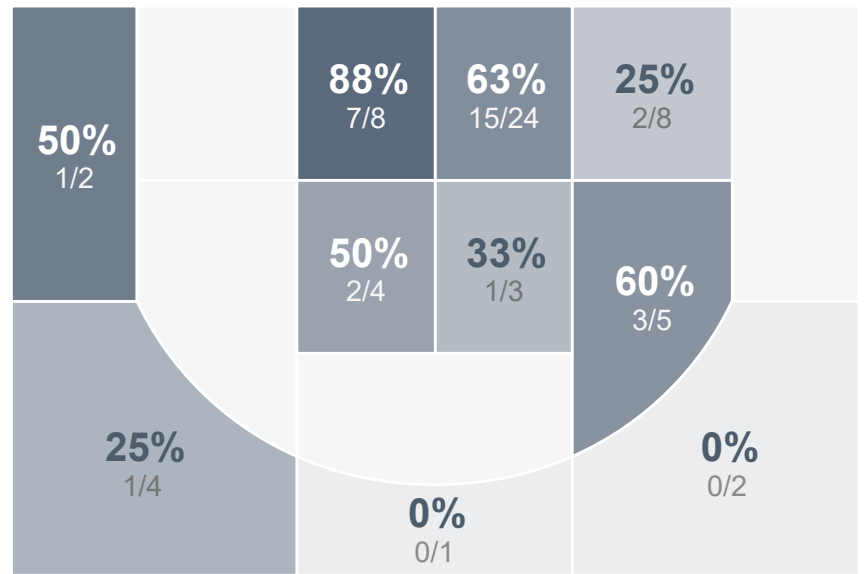

Girls' Varsity Basketball - New