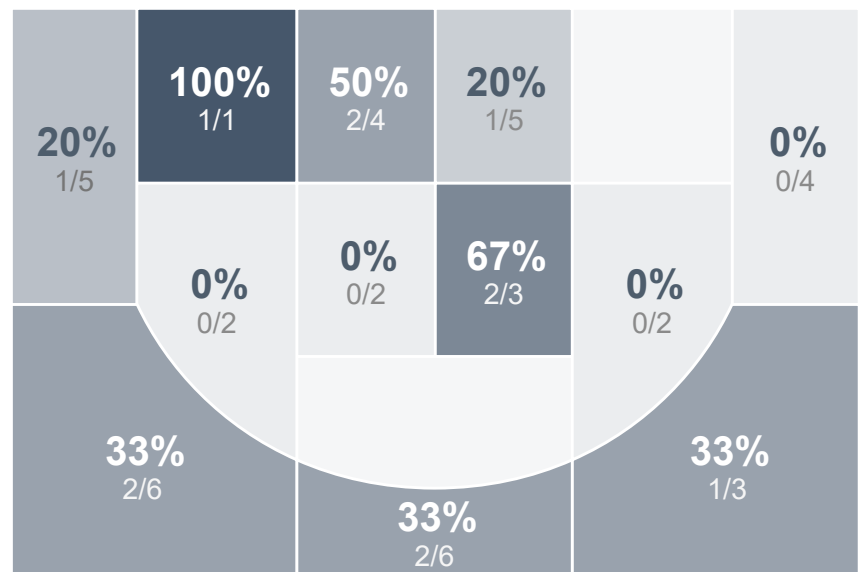

Bismarck St. Mary's Central High School