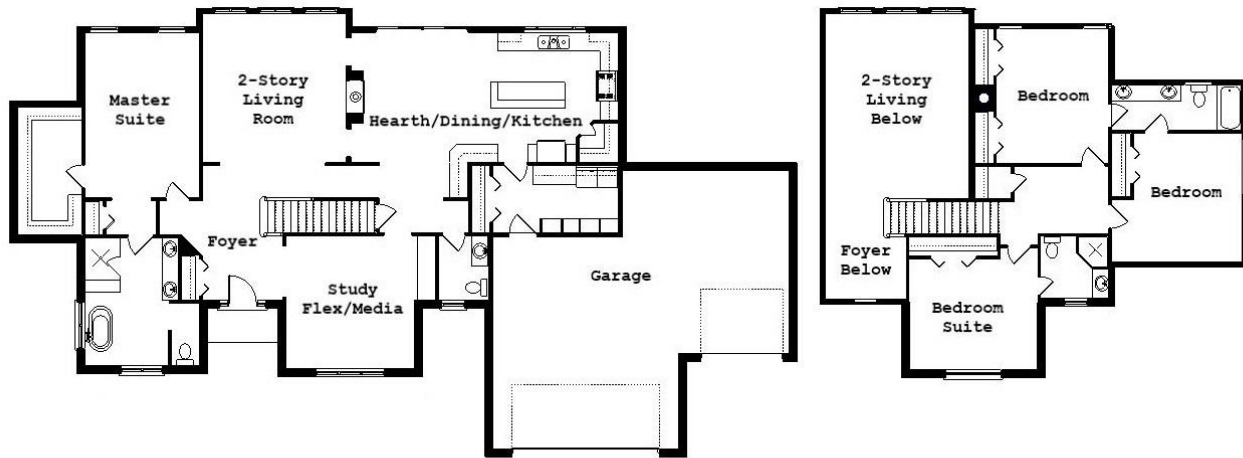

Your Land Your Style Your Home Your Way
 Design + Build = Your Best Value

Somerset IV SE
 3000 Sq.Ft.

Copyright © 2018 Kraus Design
 All Rights Reserved

We Welcome Your Changes
 to All of Our Plans

The **Kraus** Company
 DESIGN BUILD

248-972-5549

Setting the New Standard

Your Land Your Style Your Home Your Way
Design + Build = Your Best Value

The **Kraus** Company
DESIGN BUILD
248-972-5549

The Somerset FE
3050 Sq.Ft.
Copyright © 2018 Kraus Design
All Rights Reserved