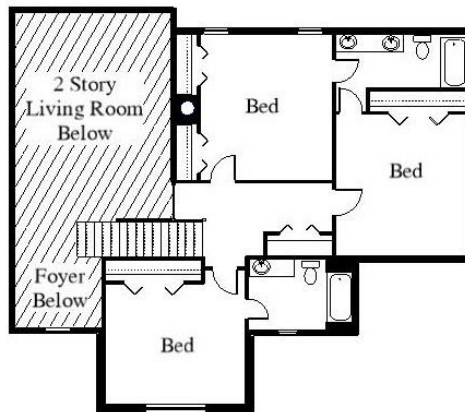

Your Land Your Style Your Home Your Way
 Design + Build = Your Best Value

Somerset IV SE
 3000 Sq.Ft.

Copyright © 2018 Kraus Design
 All Rights Reserved

We Welcome Your Changes
 to All of Our Plans

The **Kraus** Company
 DESIGN BUILD

248-972-5549

Setting the New Standard

Your Land Your Style Your Home Your Way
Design + Build = Your Best Value

The **Kraus** Company
DESIGN BUILD
248-972-5549

The Somerset FE
3050 Sq.Ft.
Copyright © 2018 Kraus Design
All Rights Reserved