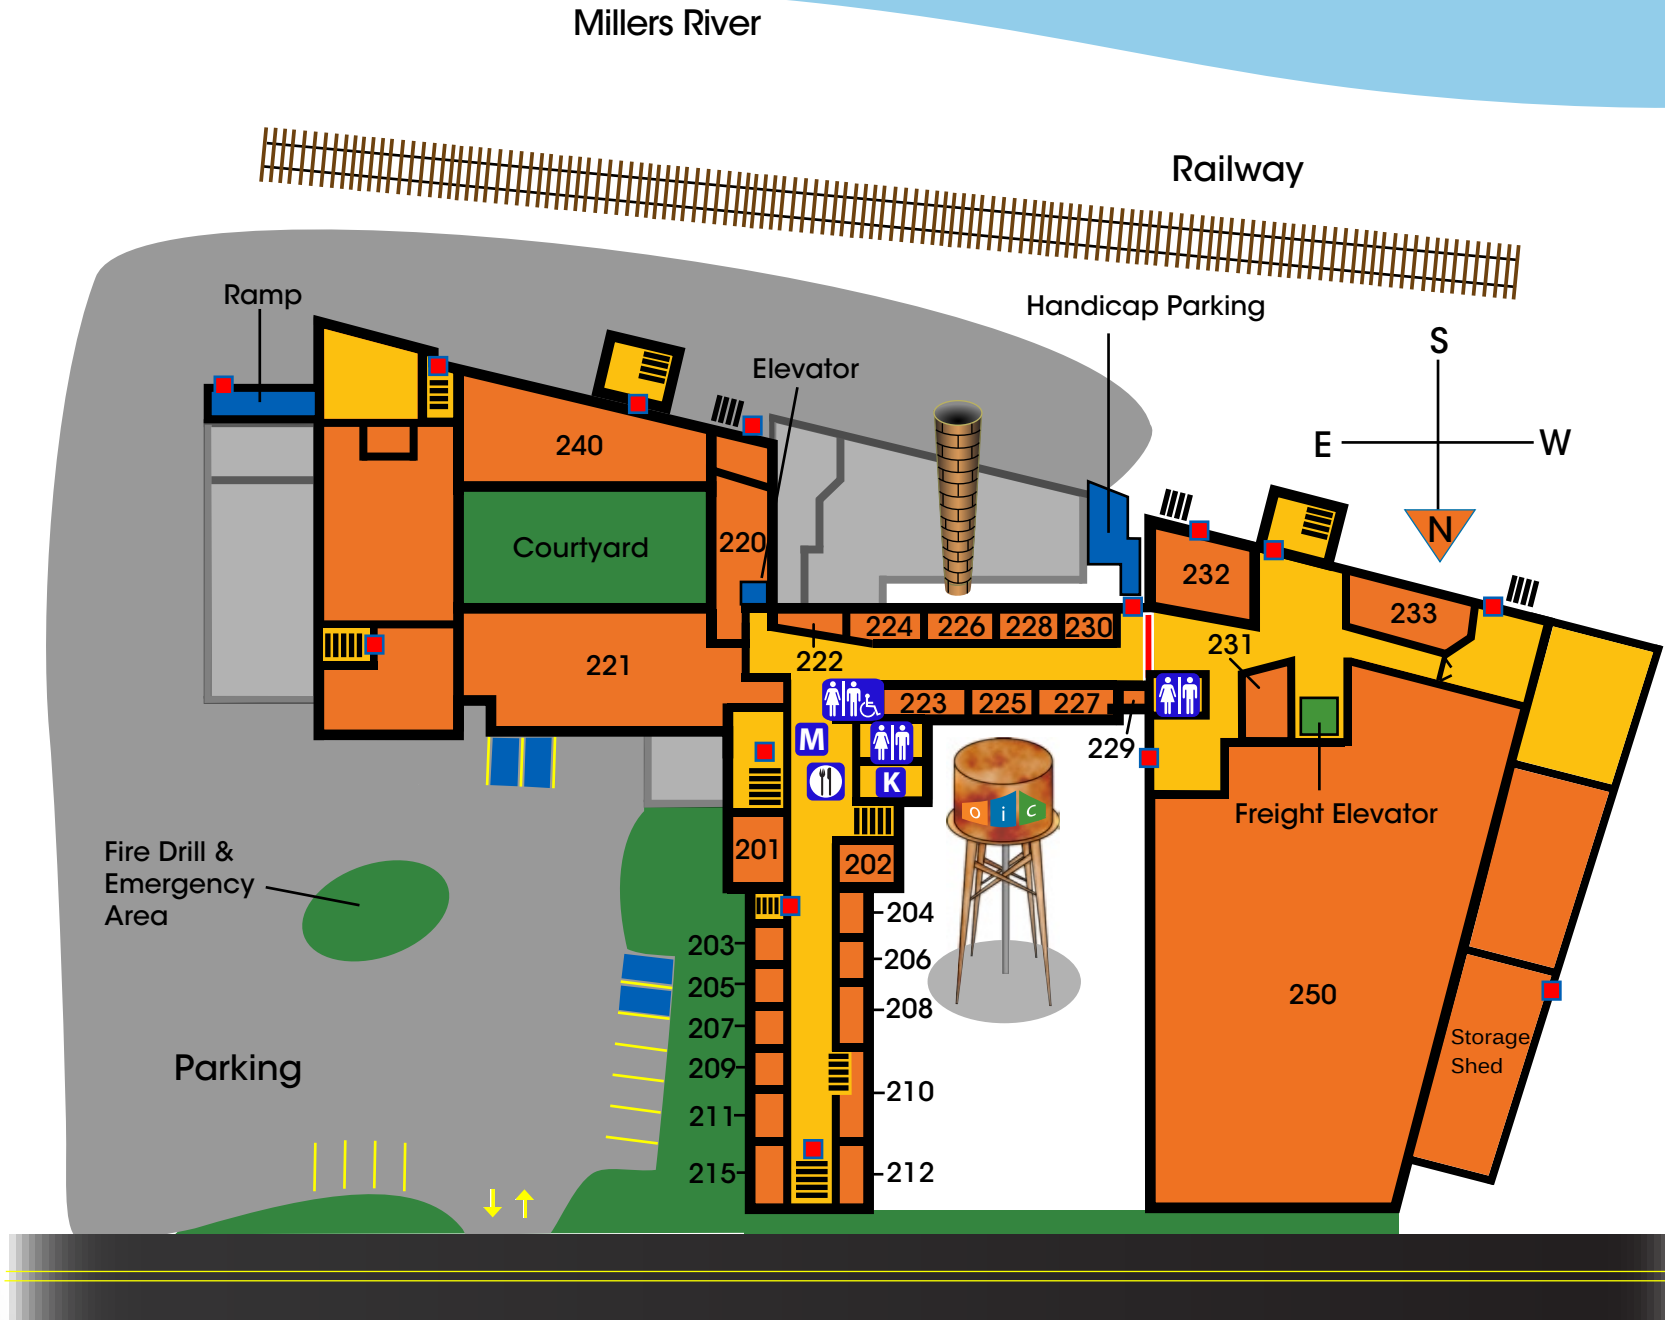

Second Floor

Legend

- Main Entrance
- ≡ Stairs
- K** Kitchen
- Entrances/Exits
- ♂ ♀ Restrooms
- ♂ ♀ ♿ Handicap Restrooms
- Common Areas
- ♂ ♀ ♿ Handicap Areas
- M** Historical Display
- Elevator
- ▬ Fire Wall & Door

131 West Main Street

ORANGE INNOVATION CENTER