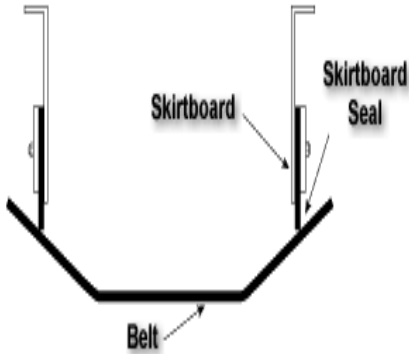

BLACK 60 DURO SKIRTBOARD RUBBER

PRIME-LINE PLSB-60 Skirtboard is compounded specially for holding material on conveyor belting without excessive spillage. It has great advantages over wooden boards, chute lining or worn belting. It is slightly softer than conveyor belting, yet stiff enough to properly guide materials being handled. As a result, it greatly reduces wear on belting. Standard and beveled types are available.

Mean Physical Properties

Common Name: Skirtboard Rubber

Color: Black

General Properties

- **Excellent abrasion-resistance**
- **Excellent weather-resistance**
- **Color: Black**

ASTM	DUROMETER	TENSILE (PSI)	ELONGATION (%)
D200M1AA608	55-65	1100	400%