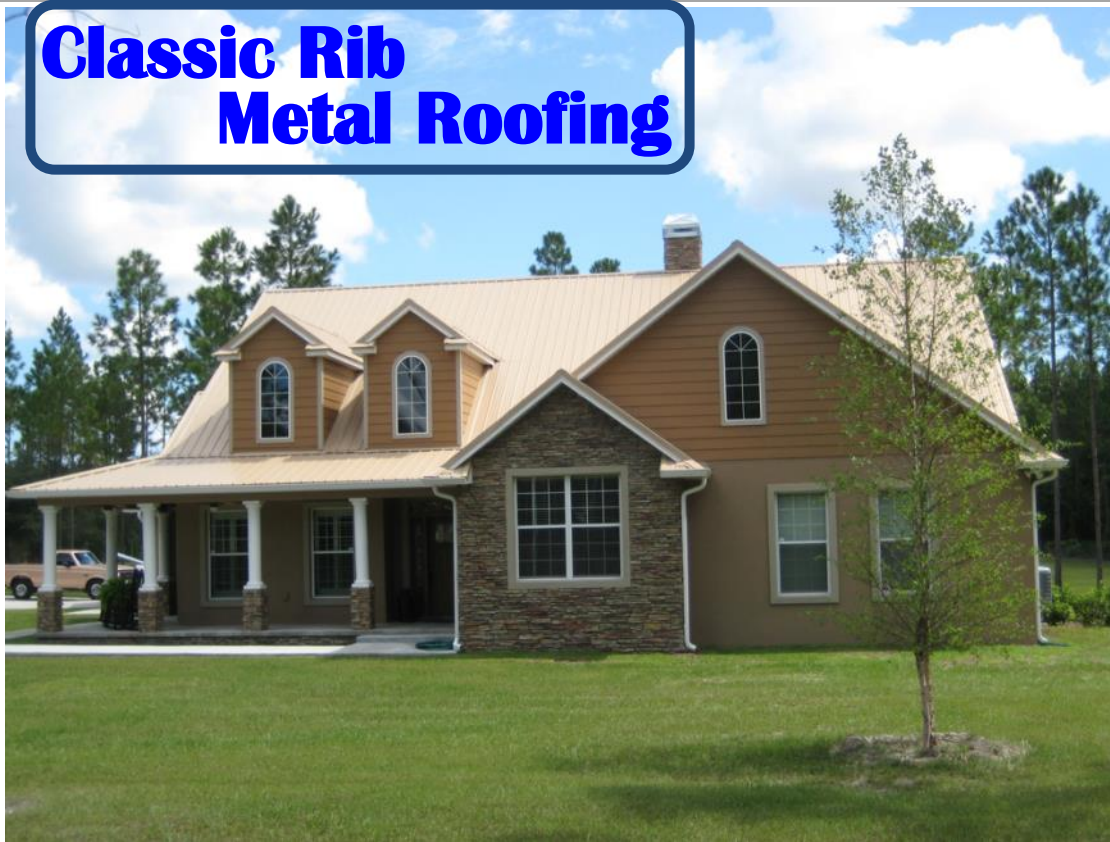

Roofing That Lasts!

THE SMART CHOICE

Quality 40 Year Warranted . Great Customer Service

Classic Rib Metal Roofing

Classic Rib Metal Roofing

Combining Beauty Durability with Affordability.

Classic Rib is one of our most popular panels, Our Classic Rib Panel is a great choice for both residential and commercial purposes. It is the most economical panel we carry. Available with a 40 year paint warranty, Classic-Rib is long lasting, great looking metal roofing or siding panel. To make your job easier we custom cut these panels to the exact inch as they come out of the roll former to meet your Specifications.

Panel Specifications

- 36" panel coverage
- 3/4" trapezoidal ribs on 9" centers
- Exposed fastened low profile panel
- Applies over open framing or solid substrate
- Material: High-quality steel protected by layers of coatings and paint
- Gauges: 29ga and 26ga standard
- Finishes: Painted or Acrylic Coated Galvalume®
- Prime Panel Warranty: 40 year on painted, 25 year on Galvalume®
- Minimum roof slope 3:12
- Energy Star Rated on many colors