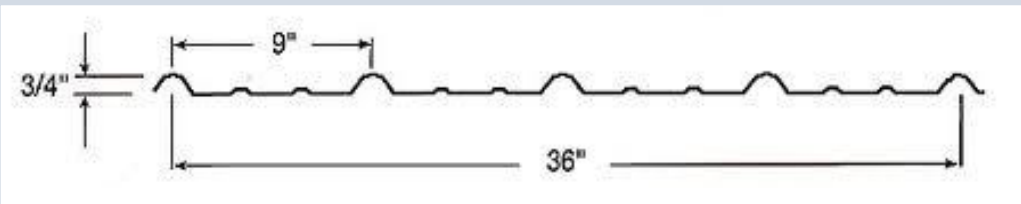

Classic Rib Panel Profile

www.MetalRoofingForSale.com

Toll Free 1-877-646-6382 - Ph. 865-379-7777 - Fax: 865-982-4222
1170 Topside Road . Louisville, TN 37777