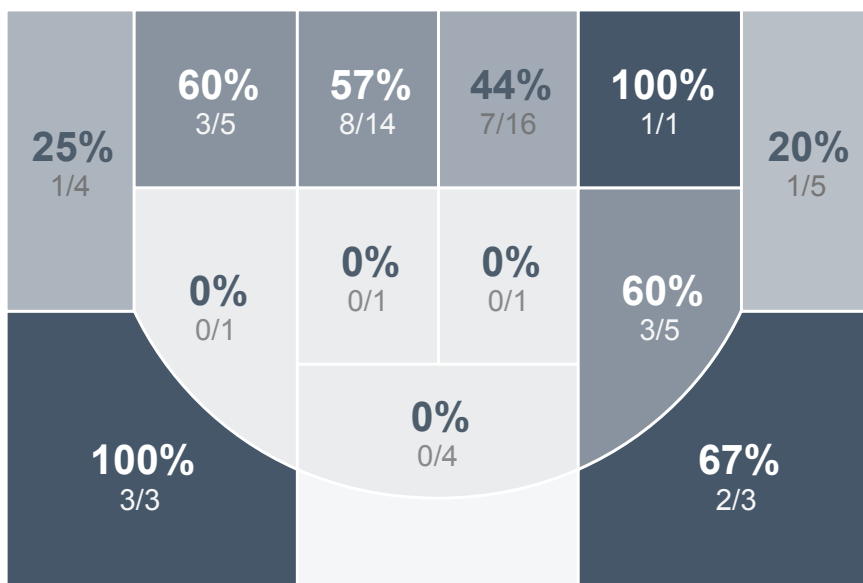

Boys Varsity Basketball