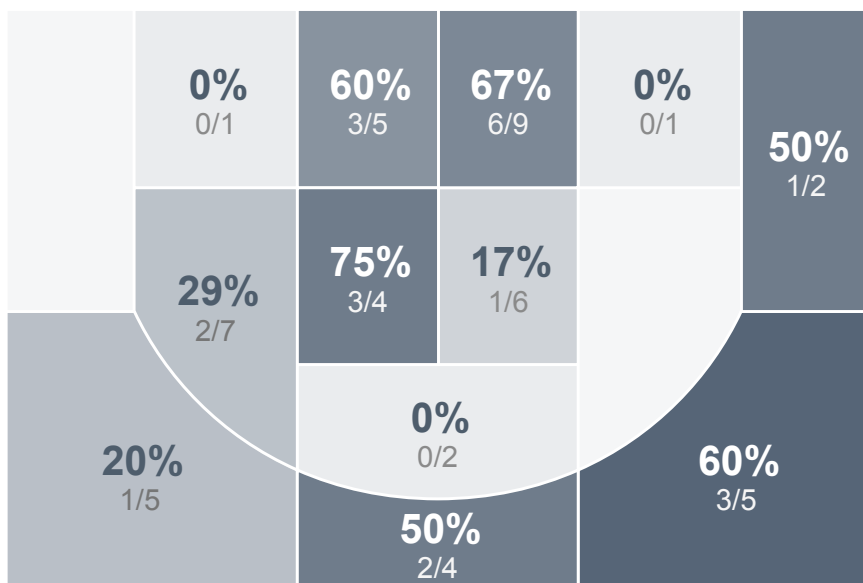

Minot High School