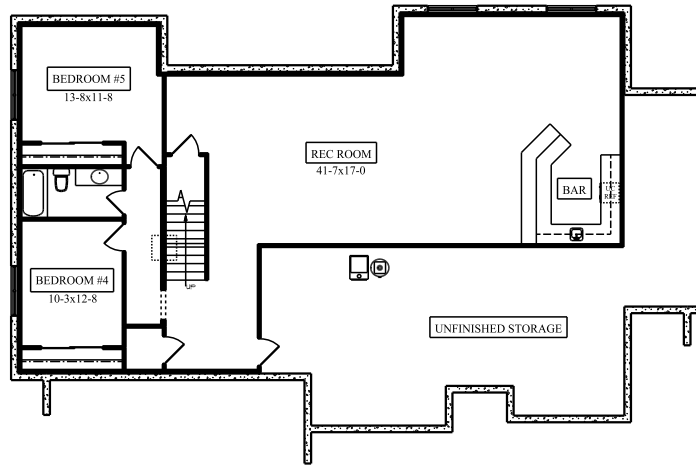

The Bozeman Trail

Street View

2,509 Fin Sq Ft

(Above Grade)

70'-0" Wide x 77'-9" Deep

Price Group: C

Plan Number: 1940

MAIN FLOOR PLAN
2509 FinSqFt

Design owned by Rentfrow Design, LLC.

Back View

LOWER FLOOR PLAN
1645 FinSqft