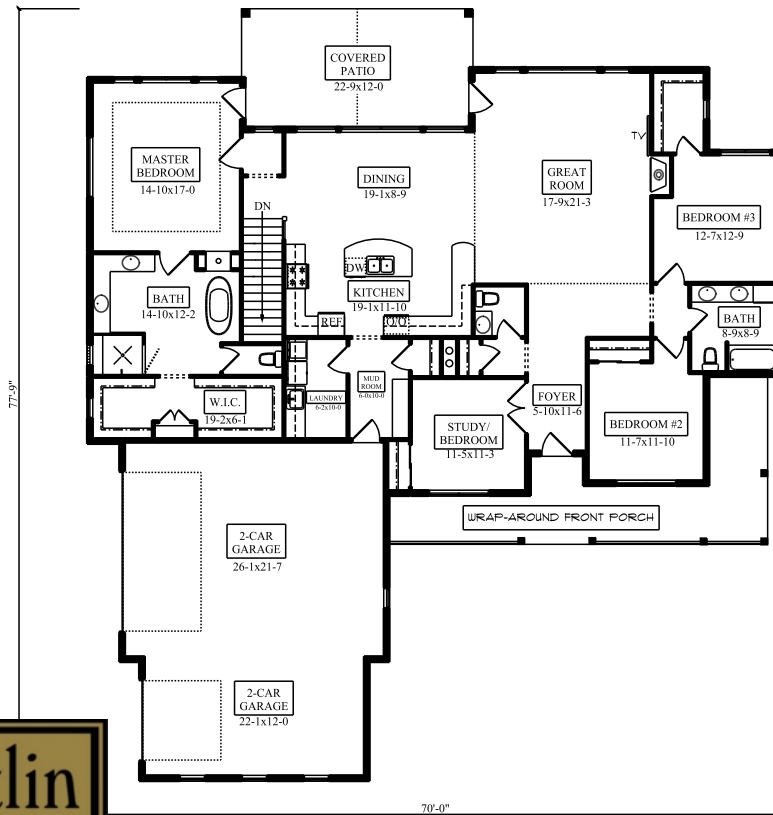

The Bozeman Trail

Street View

2,509 Fin Sq Ft

(Above Grade)

70'-0" Wide x 77'-9" Deep

Price Group: C

Plan Number: 1940

MAIN FLOOR PLAN
2509 FinSqFt

Design owned by Rentfrow Design, LLC.

Back View

LOWER FLOOR PLAN
1645 FinSqft