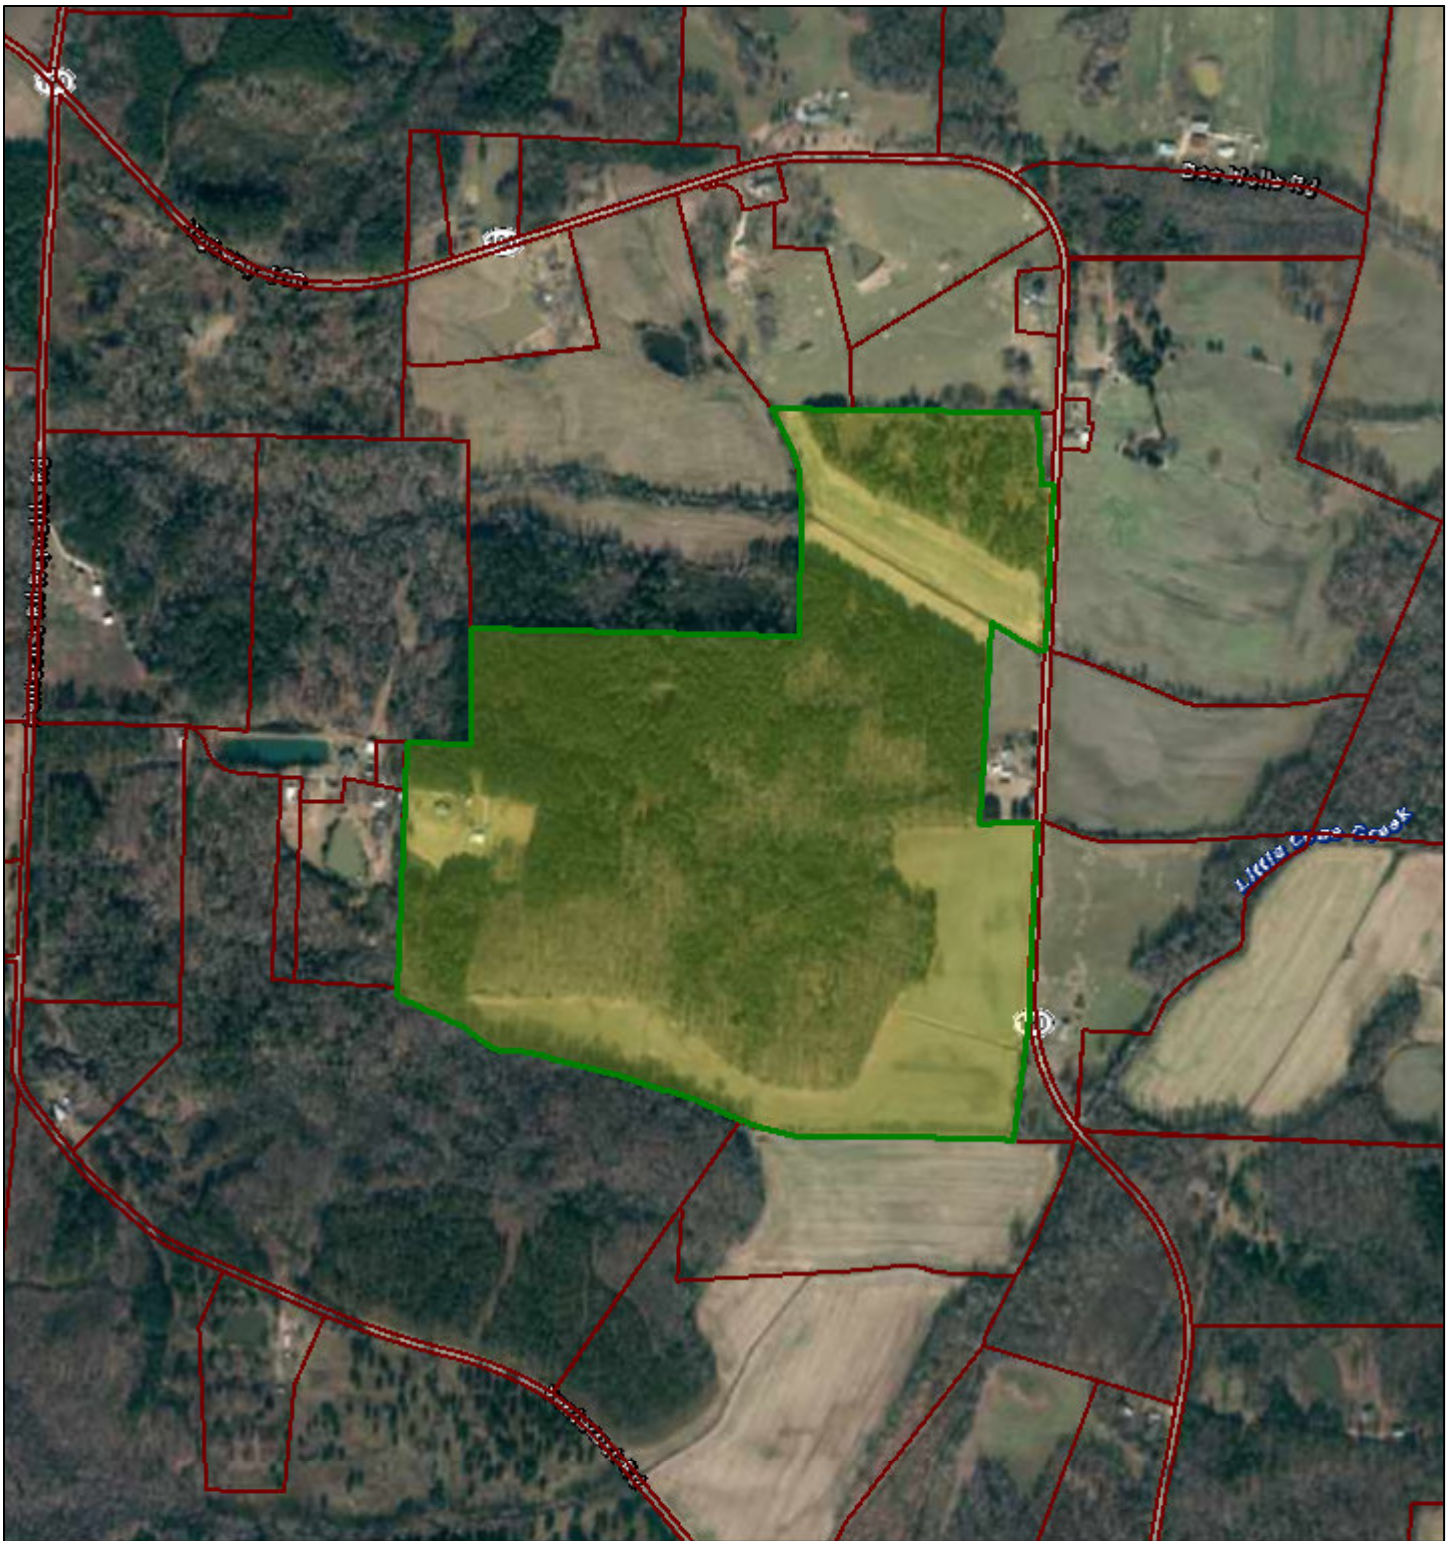

Weakley County - Parcel: 064 001.00

May 11, 2016

1:9,600