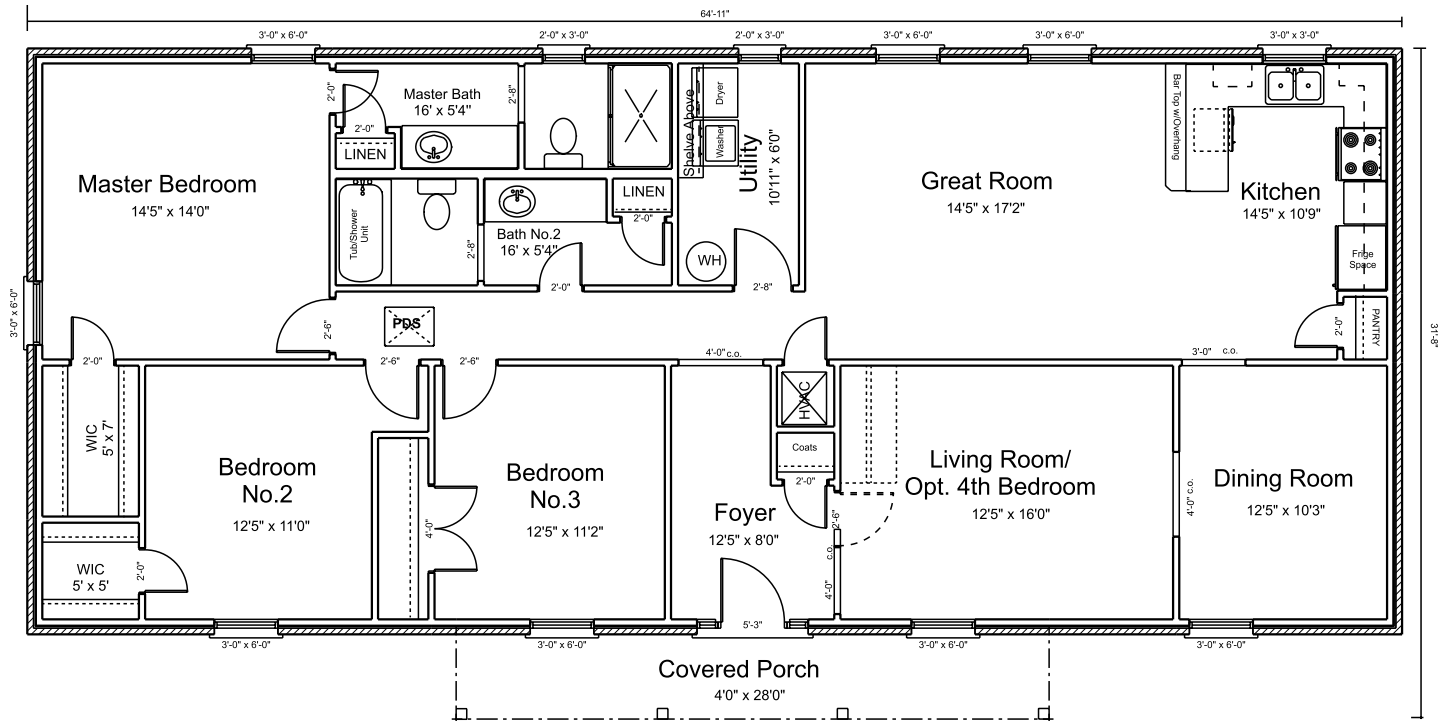

"THE JAMESTOWN"

Alabama Better Built Homes, Inc.
 2203 Howard Murfee Blvd.
 Prattville, AL 36066
 334-285-6380

\$
 Subject To Change
 Date: 8/2019
 Initials: C.S

1796 SQ FT Living

*MEASUREMENTS AS SHOWN ARE NOT INTENDED TO BE EXACT, THEREFORE ARE NOT GAURANTEED AS SHOWN.