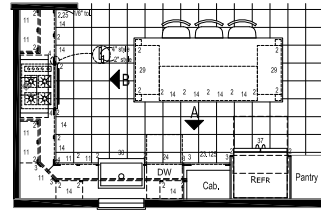

PONDEROSA

76'-0"

30'-4"

Optional Bedroom 4
and Bathroom 3

76 Version - 3 Bedrooms & 2 Bath w/ Front Laundry, Standard Kitchen and M. Bath