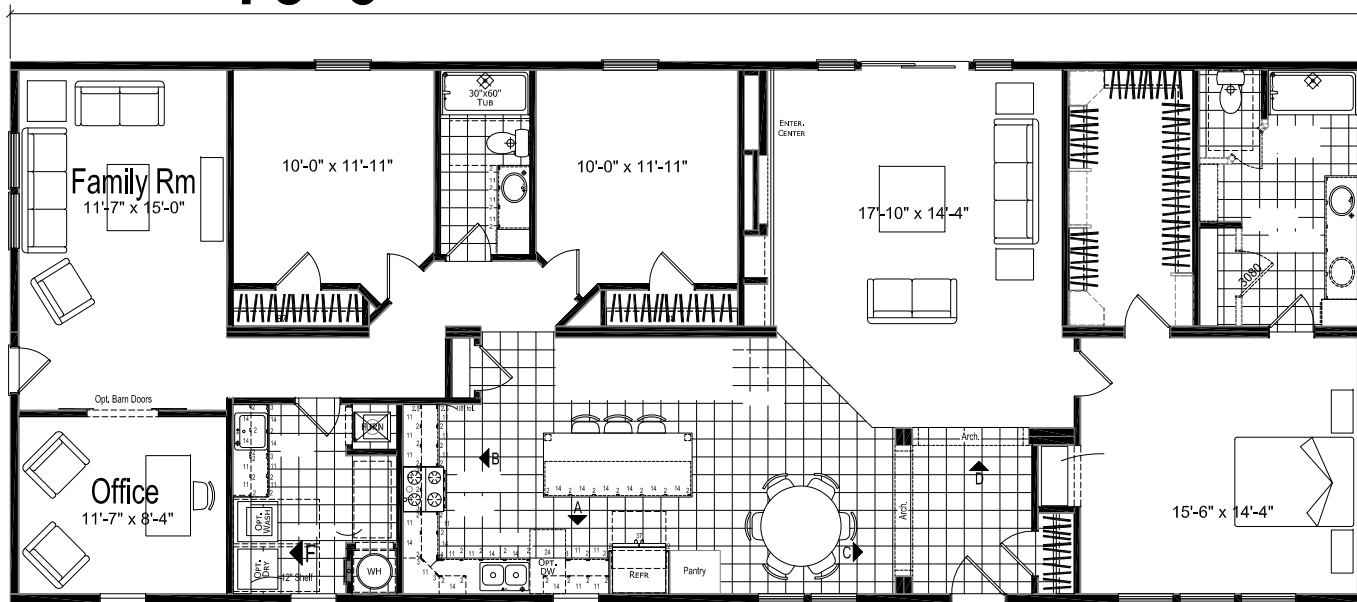

PONDEROSA

76'-0"

30'-4"

Optional Bedroom 4
and Bathroom 3

76 Version - 3 Bedrooms & 2 Bath w/ Front Laundry, Standard Kitchen and M. Bath