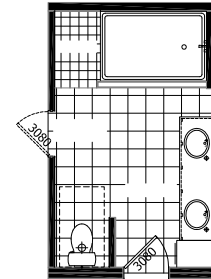

PONDEROSA

76'-0"

30'-4"

Optional Bedroom 4
and Bathroom 3

76 Version - 3 Bedrooms & 2 Bath w/ Front Laundry, Standard Kitchen and M. Bath