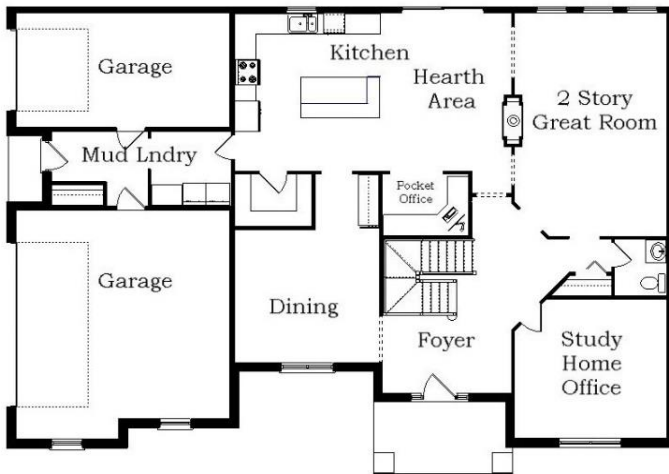

Your Land Your Style Your Home Your Way  
Design + Build = Your Best Value

**The Nantucket I**  
**3475 Sq.Ft.**

Copyright © 2019 Kraus Design Build  
All Rights Reserved

The **Kraus** Company  
DESIGN BUILD

# Your Land Your Style Your Home Your Way

Design + Build = Your Best Value

**The Nantucket MG**  
**3475 Sq.Ft.**

Copyright © 2019 Kraus Design Build  
All Rights Reserved

The **Kraus** Company, LLC  
DESIGN BUILD