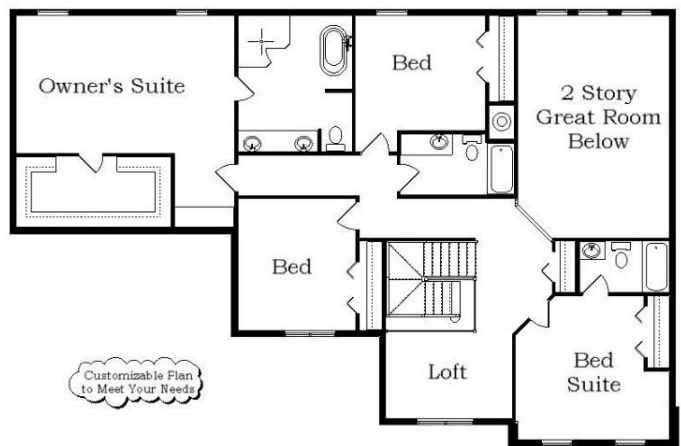

Your Land Your Style Your Home Your Way  
Design + Build = Your Best Value

**The Nantucket I**  
**3475 Sq.Ft.**

Copyright © 2019 Kraus Design Build  
All Rights Reserved

The **Kraus** Company  
DESIGN BUILD

# Your Land Your Style Your Home Your Way

Design + Build = Your Best Value

**The Nantucket MG**  
**3475 Sq.Ft.**

Copyright © 2019 Kraus Design Build  
All Rights Reserved

The **Kraus** Company, LLC  
DESIGN BUILD