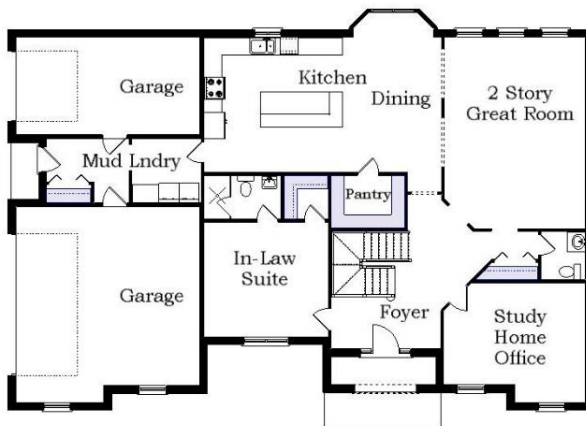

Your Land Your Style Your Home Your Way  
Design + Build = Your Best Value

**The Nantucket I**  
**3475 Sq.Ft.**

Copyright © 2019 Kraus Design Build  
All Rights Reserved

The **Kraus** Company  
DESIGN BUILD

# Your Land Your Style Your Home Your Way

Design + Build = Your Best Value

**The Nantucket MG**  
**3475 Sq.Ft.**

Copyright © 2019 Kraus Design Build  
All Rights Reserved

The **Kraus** Company, LLC  
DESIGN BUILD