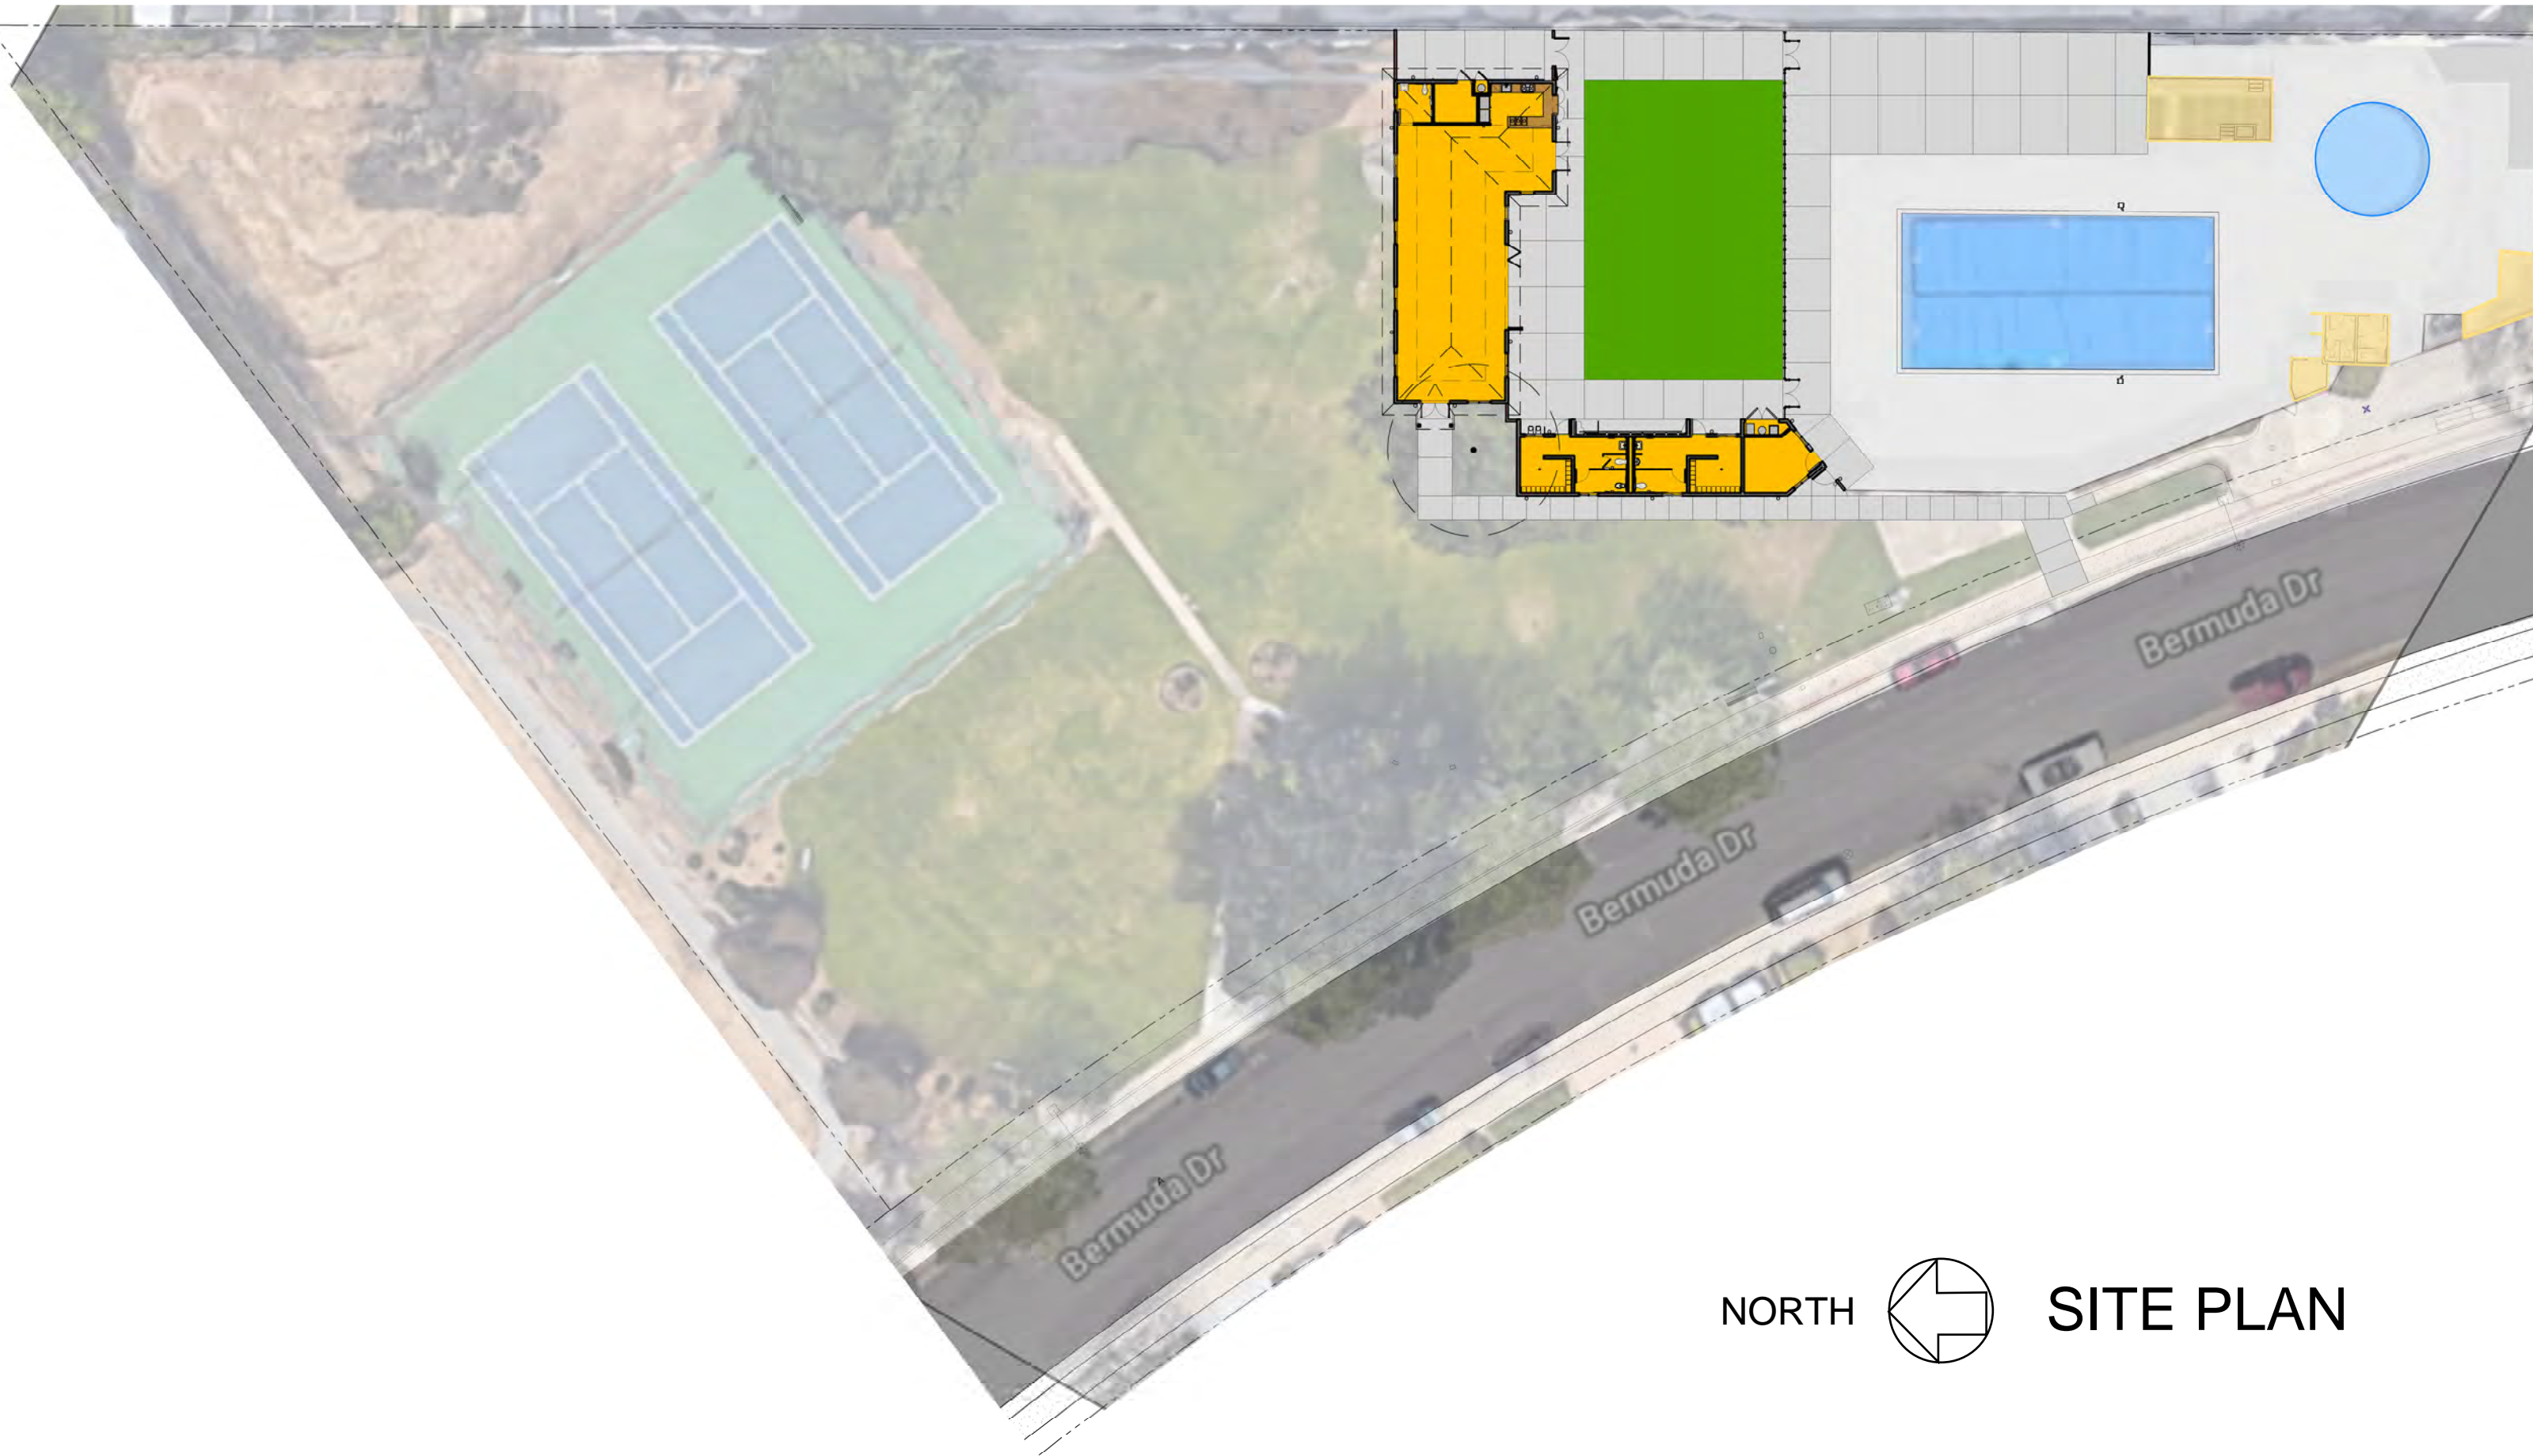

NEW POOL FACILITY

NORTH

SITE PLAN

CABANA BUILDING

OUTDOOR LAWN

TOILET/SHOWER BUILDING

POOL DECK

POOL

NEW POOL FACILITY FLOOR PLAN

CABANA BUILDING  
(FRONT ENTRANCE)

TOILET/SHOWER BUILDING WEST ELEVATION  
(VIEW FROM SIDEWALK ALONG BERMUDA)

TOILET/SHOWER BUILDING EAST ELEVATION  
(VIEW FROM LAWN)

CABANA 'GREAT ROOM'

EAST & WEST ELEVATIONS

CABANA BUILDING NORTH ELEVATION  
(VIEW FROM PARK)

TOILET/SHOWER BLDG

TOILET/SHOWER

CABANA BUILDING SOUTH ELEVATION  
(VIEW FROM POOL)

## NORTH & SOUTH ELEVATIONS