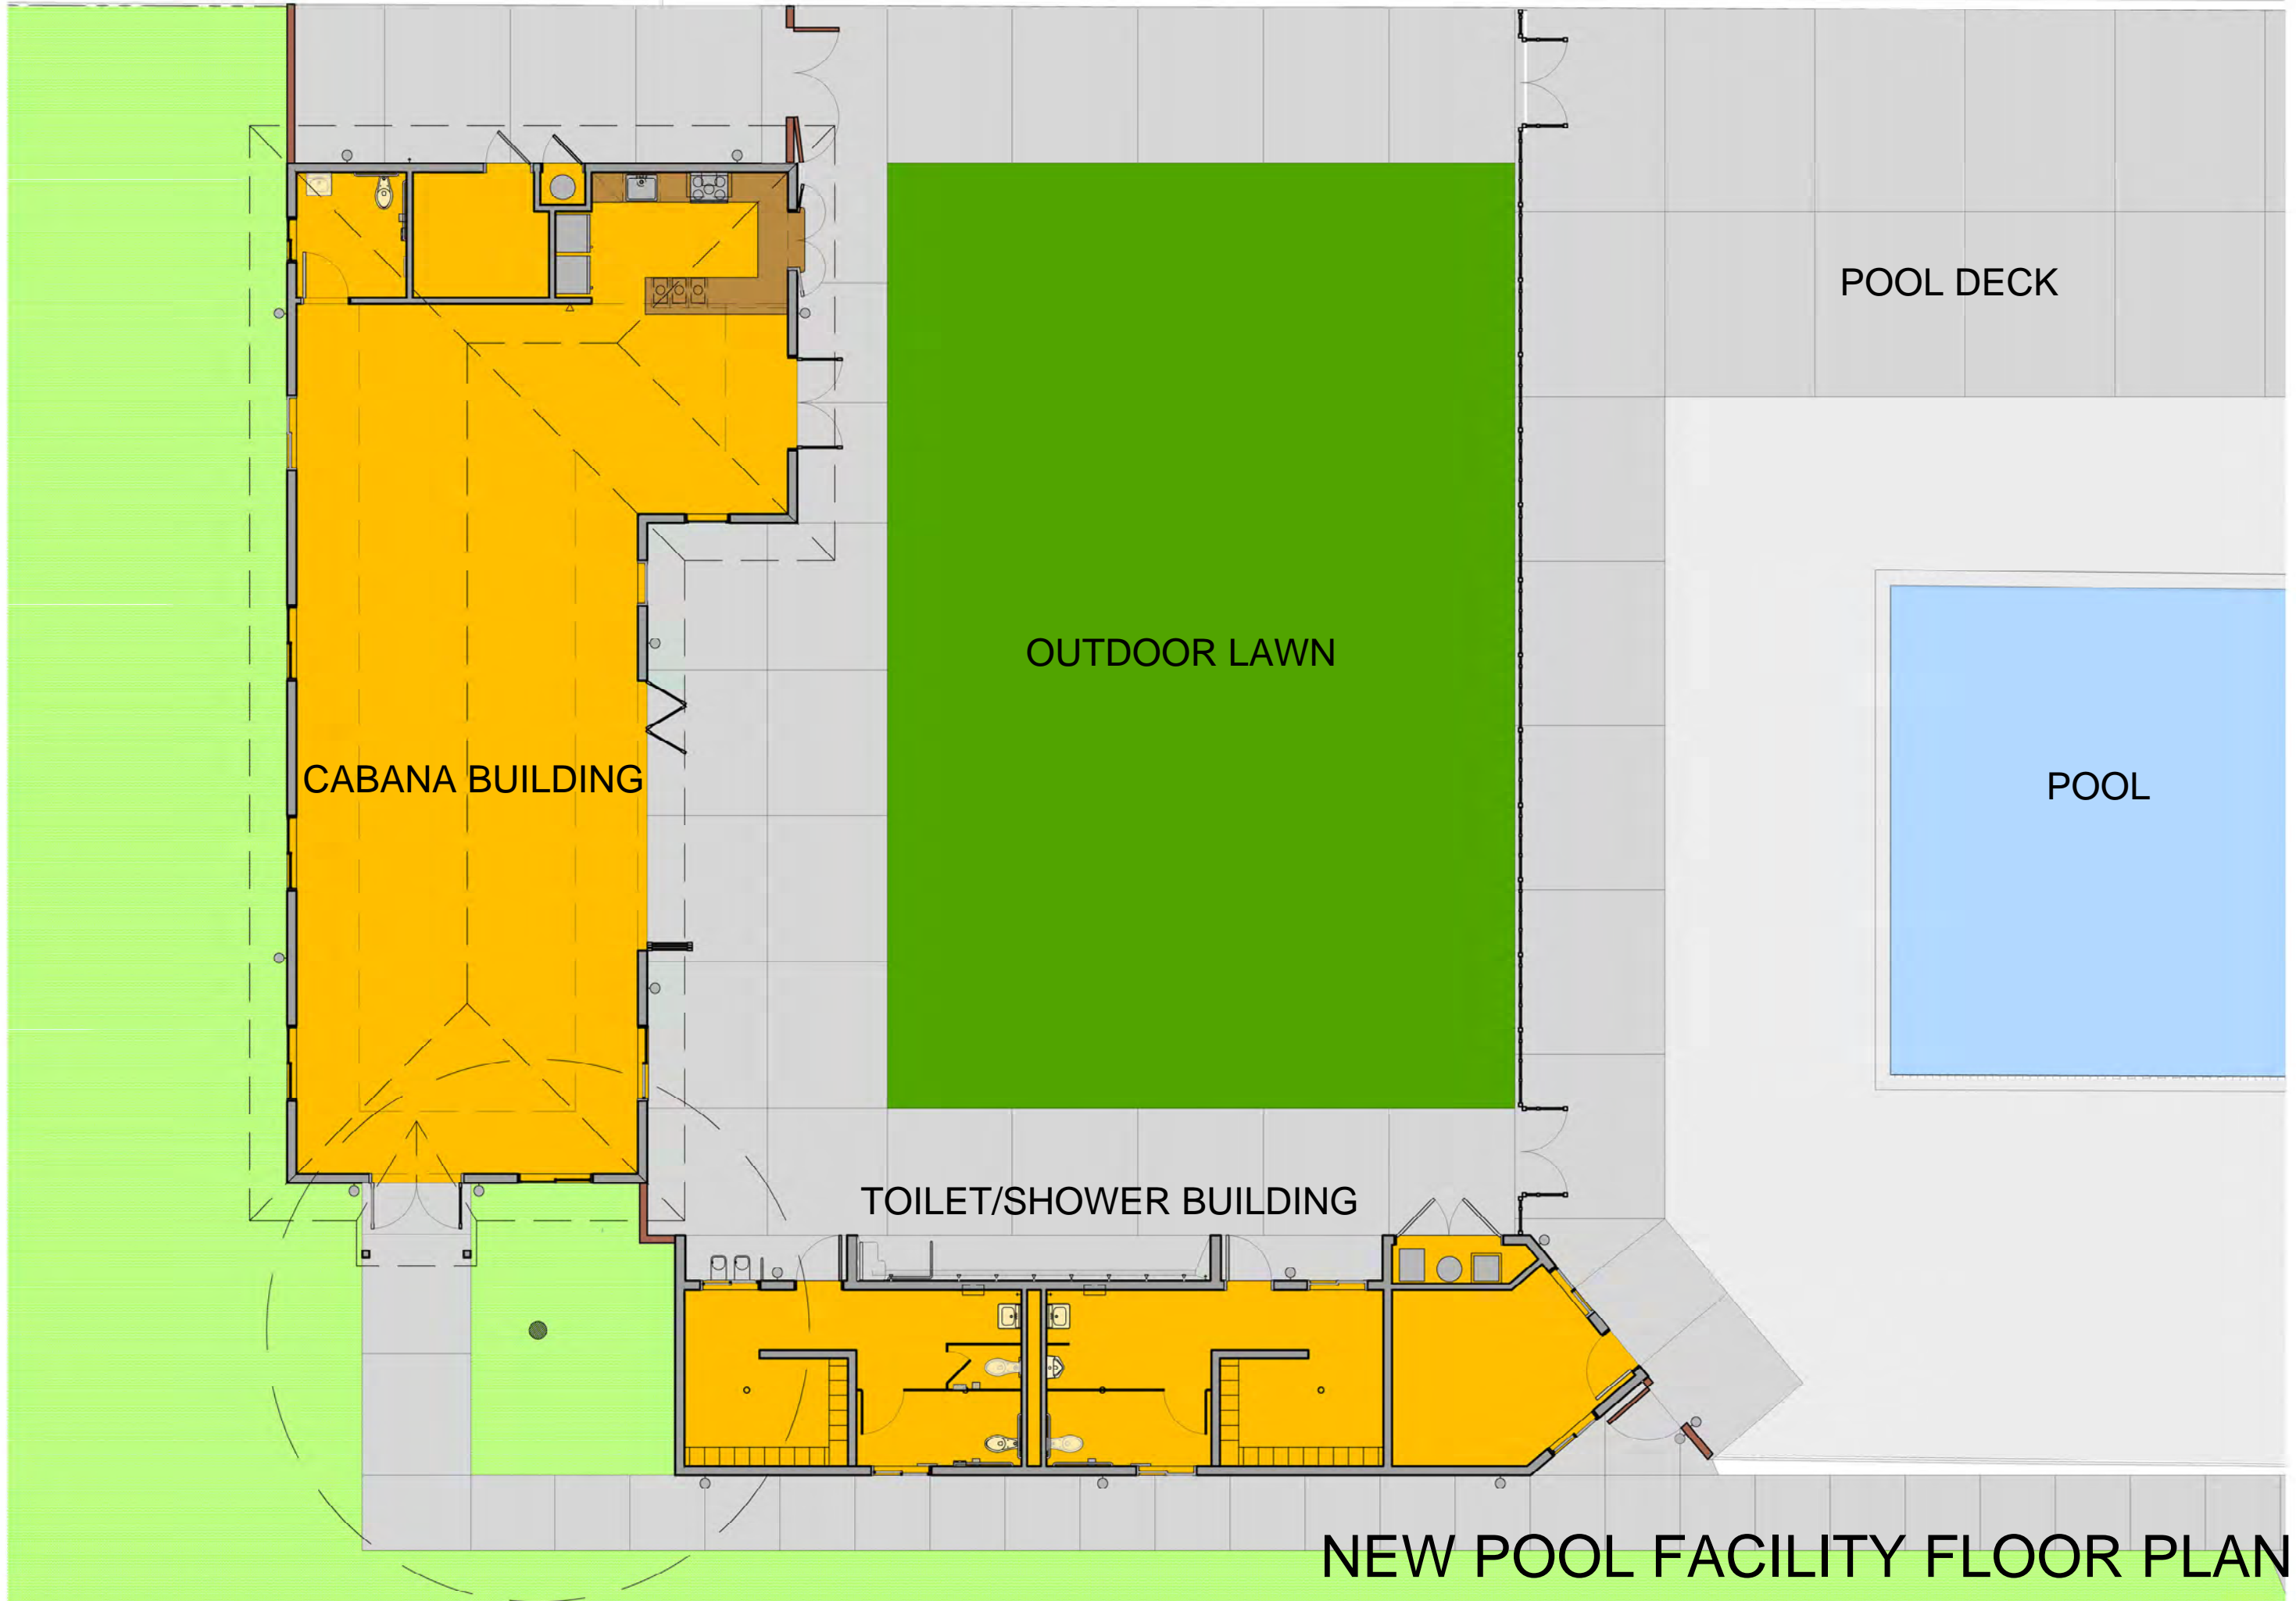

NEW POOL FACILITY

NORTH

SITE PLAN

CABANA BUILDING

OUTDOOR LAWN

TOILET/SHOWER BUILDING

POOL DECK

POOL

NEW POOL FACILITY FLOOR PLAN

CABANA BUILDING  
(FRONT ENTRANCE)

TOILET/SHOWER BUILDING WEST ELEVATION  
(VIEW FROM SIDEWALK ALONG BERMUDA)

TOILET/SHOWER BUILDING EAST ELEVATION  
(VIEW FROM LAWN)

CABANA 'GREAT ROOM'

EAST & WEST ELEVATIONS

CABANA BUILDING NORTH ELEVATION  
(VIEW FROM PARK)

TOILET/SHOWER BLDG

TOILET/SHOWER

CABANA BUILDING SOUTH ELEVATION  
(VIEW FROM POOL)

## NORTH & SOUTH ELEVATIONS