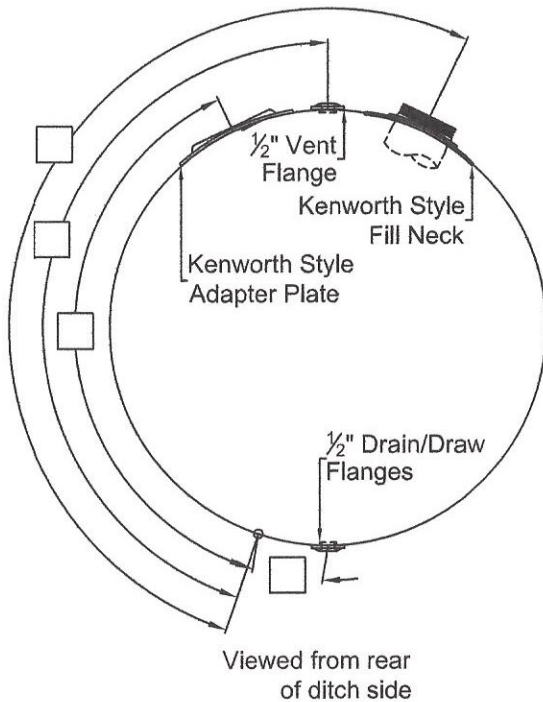

1/2" Plug

Fax #: _____

Do you need any mounting hardware?

Vent

Straps Mtg Kit Combo Kit

Sending Unit

Please note parts and mounting are not included in the price of the tank.

Other

This configuration is typically found on tanks prior to 2010.

Kenworth Style

Truck Front
Ditch Side 

Please note: All sizes are NPTF unless otherwise noted and reference all measurements from the lateral weld seam and the end cap weld seam to the center of the fittings.