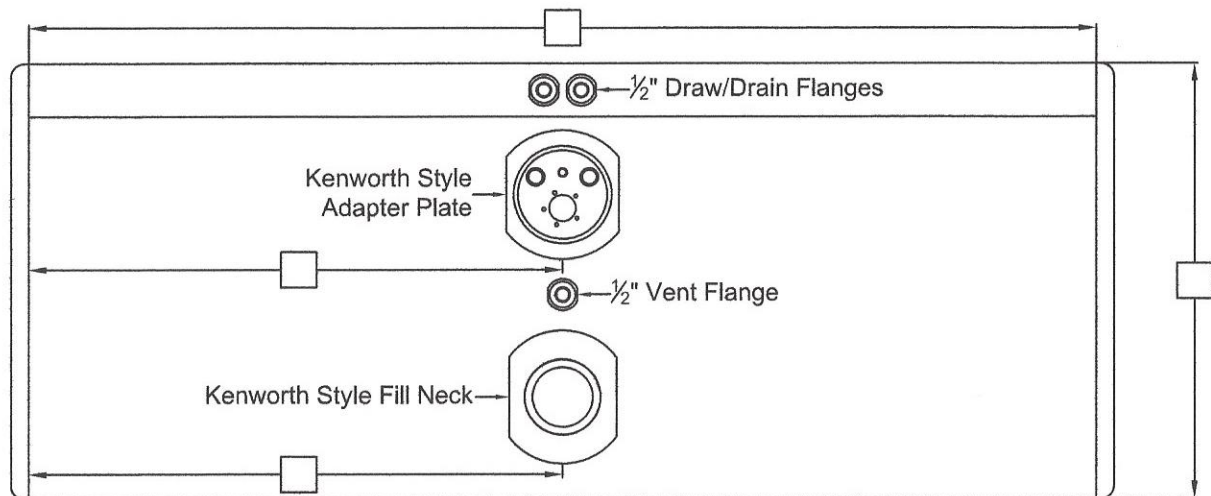

1/2" Plug

Fax #: _____

Do you need any mounting hardware?

Vent

Straps Mtg Kit Combo Kit

Sending Unit

Please note parts and mounting are not included in the price of the tank.

Other

This configuration is typically found on tanks prior to 2010.

Kenworth Style

Truck Front
Ditch Side 

Please note: All sizes are NPTF unless otherwise noted and reference all measurements from the lateral weld seam and the end cap weld seam to the center of the fittings.