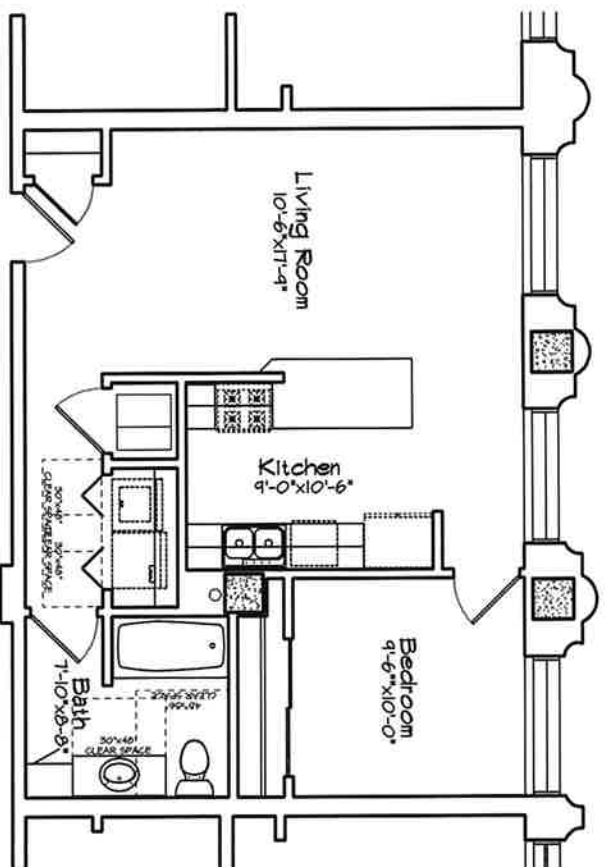

PLANKINTON LOFT APARTMENTS - 3rd FLOOR

Western View

Unit #333 - 688 sq ft
One Bedroom, 1 Bath

Scale : 1/8" = 1'-0"

Square Footage taken from center of corridor/party walls
to exterior of furred walls.