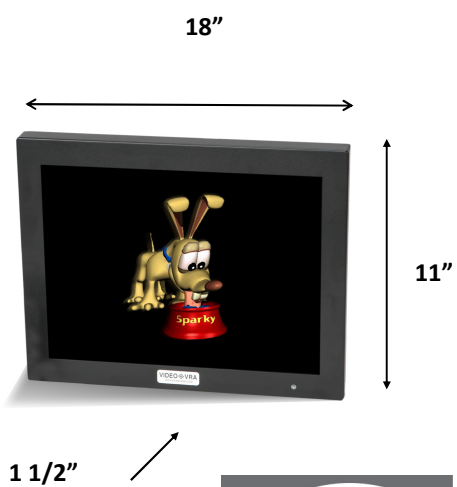

This combination remote control permits the user to activate the right/left/and center box (optional) functions from one remote control.

1. **SYSTEM CONTENTS**

   - 2- 15" VIDEO LCD Monitors
   - 1-Wireless IR/RF Remote Control (Uses 2 AA Battery)
   - 2-Power Packs 12Volts DC
   - 2-Dual-Arm Mounting Brackets
   - 1-Instruction Manual

   OPTIONAL ACCESSORIES

   - Centering Monitor/Toy Box
   - Rolling Stand
   - LCD Centering Monitor (VDS-510)
   - Video-Speaker Console

DUAL ARM MOUNTING BRACKETS