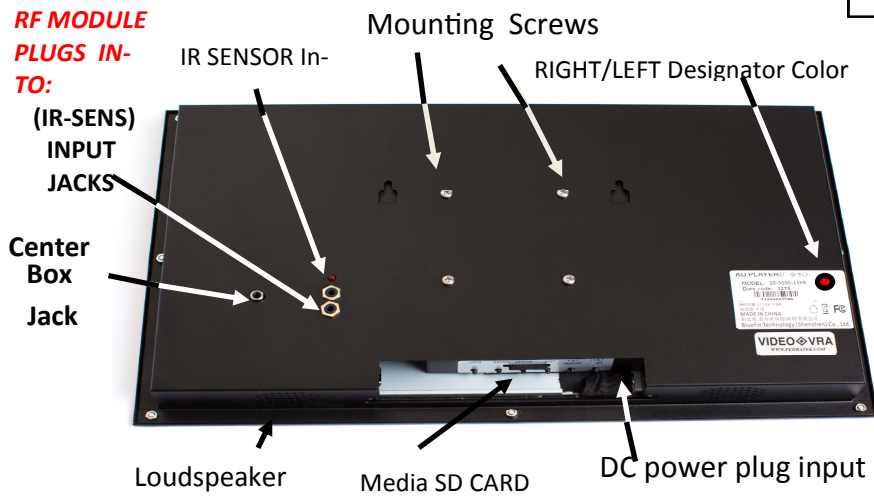

WIRELESS VIDEO VRA

(VDS-3000 HD IR OR RF)

VDS-2500 SPEAKER/CONSOLE

CENTERING
MONITOR VDS-510

- HIGH DEFINITION 1080p VIDEO DISPLAY
- Control Image, Sound, LED Lights, Center Box
- Multiple Systems without Cross Interference
- Selectable "ON" Time Interval
- Can be Operated using RF or IR Control Signals
- Optional Center Monitor or Animated Toy Ctr
- Optional VIDEO VRA Console/Speakers

www.pehrtek.com

PEHRTEK PRODUCTS 9285 Pierson Lake Drive, Chaska, MN

pehrtek

VDS-3000 WIRELESS VIDEO VRA-RF/IR

This combination remote control permits the user to activate the right/left/and center box (optional) functions from one remote control.

- SYSTEM CONTENTS**

 - 2- 15" VIDEO LCD Monitors
 - 1-Wireless IR/RF Remote Control (Uses 2 AA Battery)
 - 2-Power Packs 12Volts DC
 - 2-Dual-Arm Mounting Brackets
 - 1-Instruction Manual

OPTIONAL ACCESSORIES

 - Centering Monitor/Toy Box
 - Rolling Stand
 - LCD Centering Monitor (VDS-510)
 - Video-Speaker Console

DUAL ARM MOUNTING BRACKETS

POWER SUPPLY

www.pehratek.com