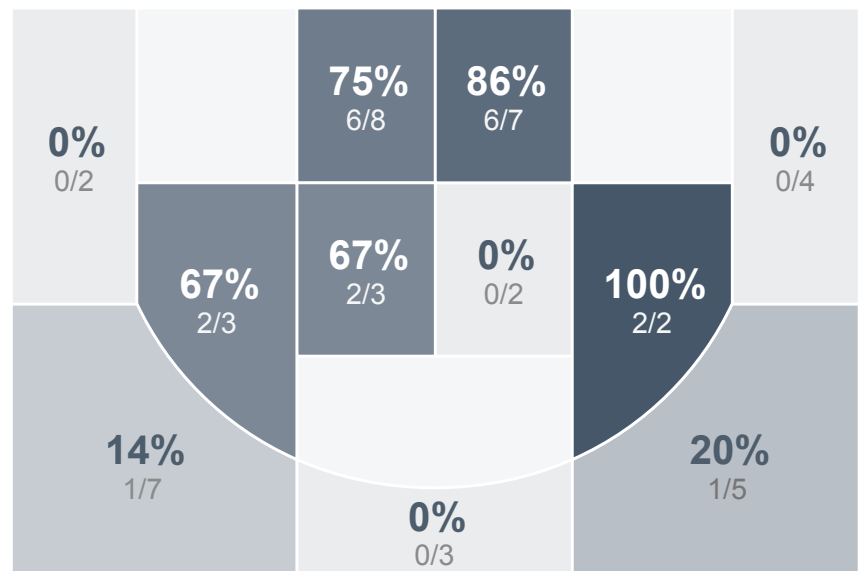

Williston High School