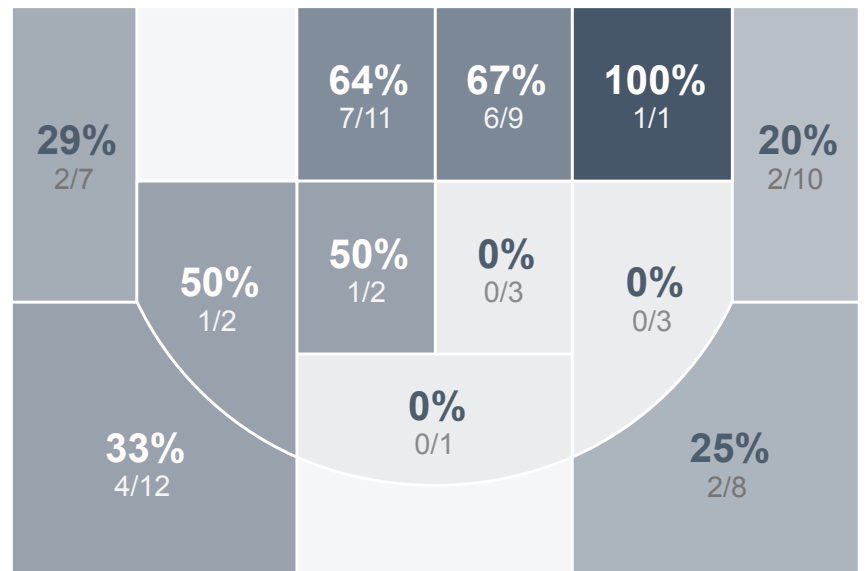

Boys Varsity Basketball