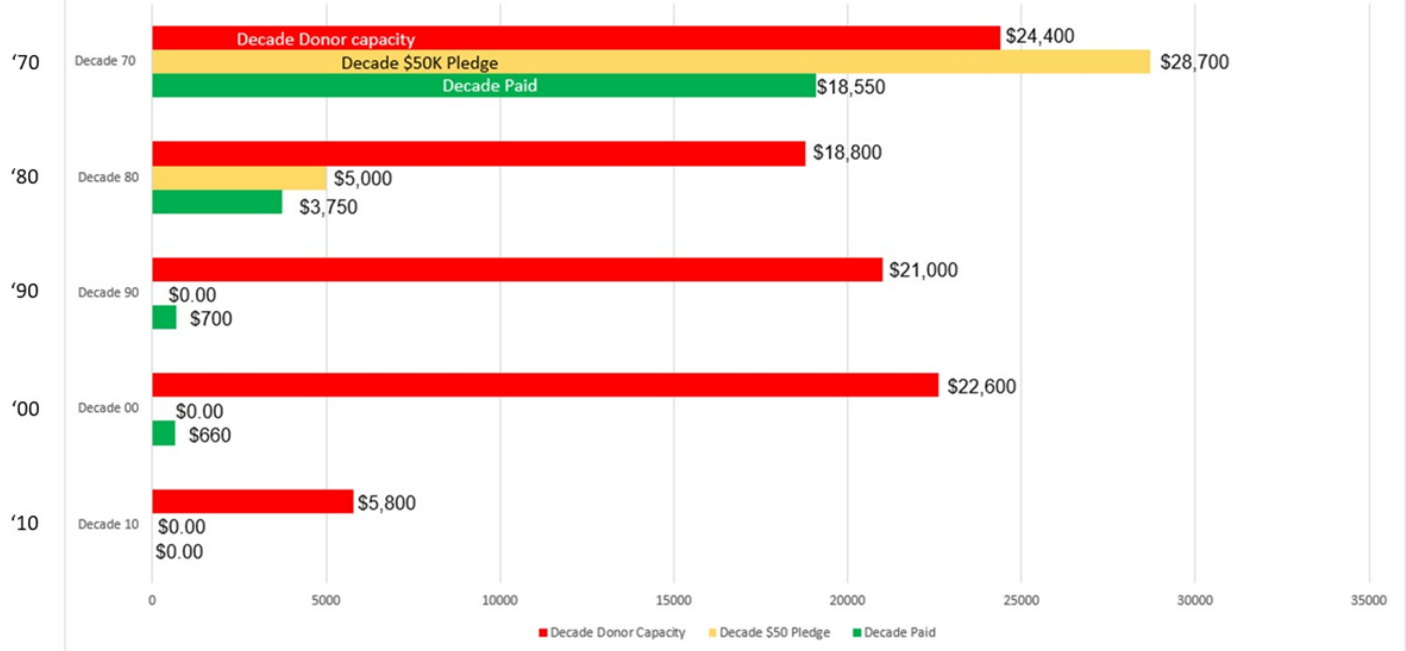

Decade Donor Capacity Decade \$50K Pledge Decade Paid

ETA THETA DECADE COMPARATIVE

Line Year	Line Name/Year	Number on Line	Line Donation	LINE CAPACITY	DECADE CAPACITY	Decade Pledge	Decade Paid
Spring '70	S79 Charter Line	14	200	2,800		5,000	5,615
Fall '70	F70 Magnificent Seven	7	200	1,400		2,000	1,310
Spring '71	S71 -----	3	200	600		1,000	
Fall '72	F72 Seven Soulful Strutters	7	200	1,400		5,200	2,688
Spring '73	S73 Fine Foxy Nine	9	200	1,800		1,000	50
Fall '73	F73 Newbreeds	14	200	2,800		1,000	200
Fall '74	F74 Striving Five	5	200	1,000		6,000	5,047
Fall '75	F75 Intensive Seven	7	200	1,400		1,000	1,230
Spring '76	S76 Sacrificing 4	4	200	800		2,500	1,225
Fall '76	F76 Unpredictable 5	5	200	1,000		1,000	1,125
Spring '77	S77 -----	3	200	600			
Spring '78	S78 Sweet Sixteen	16	200	3,200		2,000	600
Fall '78	F78 Seven Pyramids Under the Sun	7	200	1,400			
Spring '79	S79 Fine Spring Line of 79	7	200	1,400		1,000	
	Total for DECADE '70	108	2,800	21,600	24,400	28,700	19,090
Spring '80	S80 Three Dimensions	3	200	600			
Spring '81	S81 Thrilling Tantalizing 13	13	200	2,600			
Spring '82	S82 Notorious Rebels of '82	15	200	3,000			
Spring '83	S83 Historical 9	9	200	1,800			
Spring '84	S84 Notorious Thrillers	13	200	2,600			
Fall '85	F85 Exquisite Eleven	11	200	2,200		1,000	1,500
Fall '86	F86 Bodacious Six	6	200	1,200		1,000	1,200
Fall '87	F87 The Notorious 9	9	200	1,800		2,000	1,050
Fall '88	F88 S. T. A.	6	200	1,200			
	Total for DECADE '80	85	1,800	17,000	18,800	4,000	3,750
Spring '90	S90 Seven Missing Links	7	200	1,400			
Spring '91	S91 Graveyard Shift	15	200	3,000			300
Spring '92	S92 14 Seekers of Wisdom	14	200	2,800			
Spring '93	S93VUnsolved Mysteries	8	200	1,600			
Spring '95	S95 The Renaissance	21	200	4,200			200
Spring '96	S96 17 Thieves of the Night	17	200	3,400			200
Spring '98	S98 Apocalypse 20:98	16	200	3,200			
	Total for DECADE '90	98	1,400	19,600	21,000	-	700
Spring '01	S01 Red Alert	35	200	7,000			
Spring '03	S03 D.E.L.T.A. C.I.N.E.M.A. 21	21	200	4,200			
Spring '05	S05 18 Levels of Chaos	17	200	3,400			400
Spring '07	S07 22 D.O.S.E.S of DSTinct Relief	22	200	4,400			260
Spring '09	S09 13 Survivors of M.A.S.S DStruction	13	200	2,600			
	Total for DECADE '00	108	1,000	21,600	22,600	-	660
Spring '12	S12 13 Diplomats of T.O.T.A.L. Domination	13	200	2,600			
Spring '16	S16 14 Re-emergence of the UnDSTputed 1	14	200	2,800			
	Total for DECADE '01	27	400	5,400	5,800	-	-