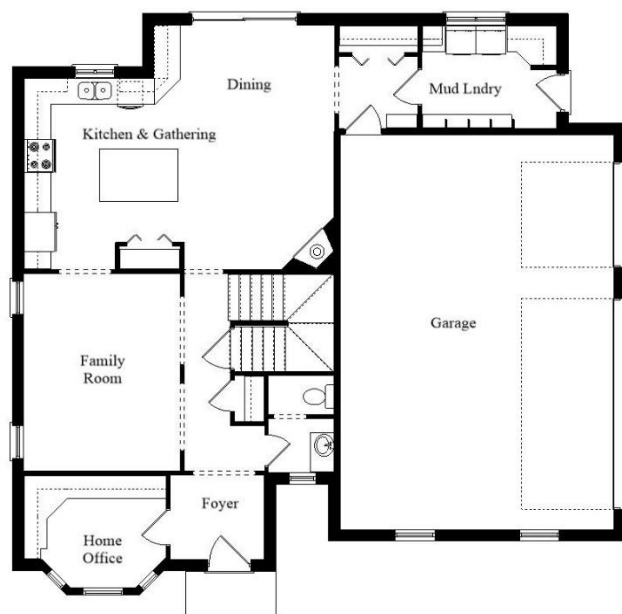

Your Land Your Style Your Home Your Way  
Design + Build = Your Best Value

**Glenview IV**  
**2550 Sq.Ft.**

Copyright © 2022 Kraus Design Build  
All Rights Reserved

Setting the New Standard

Your Land Your Style Your Home Your Way

Design + Build = Your Best Value

Glenview Hill  
2175 Sq.Ft.

Copyright © 2022 Kraus Design Build  
All Rights Reserved

The Kraus Company  
DESIGN BUILD

248-972-5549

Setting the New Standard