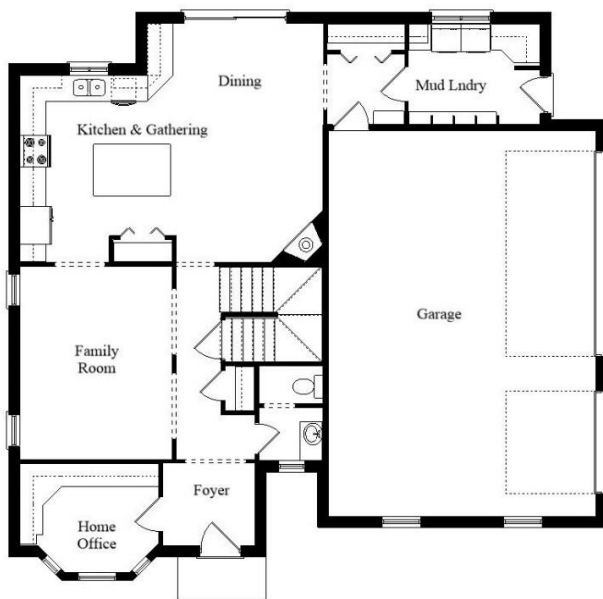

Your Land Your Style Your Home Your Way  
Design + Build = Your Best Value

**Glenview IV**  
**2550 Sq.Ft.**

Copyright © 2022 Kraus Design Build  
All Rights Reserved

Setting the New Standard

Your Land Your Style Your Home Your Way

Design + Build = Your Best Value

Glenview Hill  
2175 Sq.Ft.

Copyright © 2022 Kraus Design Build  
All Rights Reserved

The Kraus Company  
DESIGN BUILD

248-972-5549

Setting the New Standard