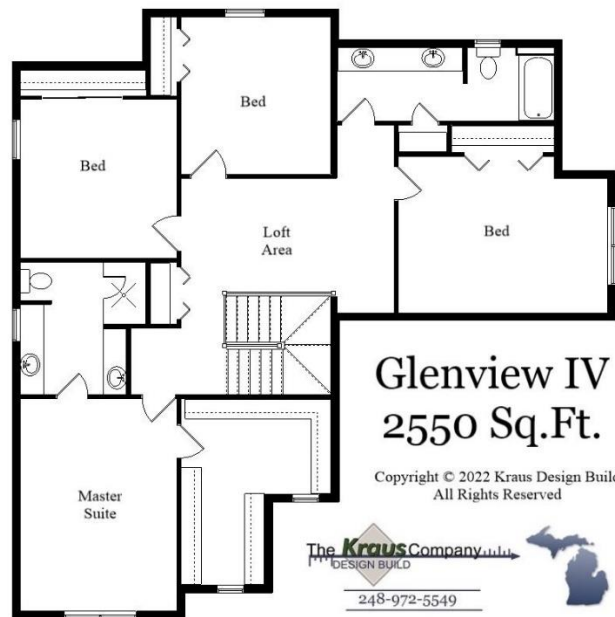

Your Land Your Style Your Home Your Way  
Design + Build = Your Best Value

**Glenview IV**  
**2550 Sq.Ft.**

Copyright © 2022 Kraus Design Build  
All Rights Reserved

Setting the New Standard

Your Land Your Style Your Home Your Way

Design + Build = Your Best Value

Glenview Hill  
2175 Sq.Ft.

Copyright © 2022 Kraus Design Build  
All Rights Reserved

The Kraus Company  
DESIGN BUILD

248-972-5549

Setting the New Standard