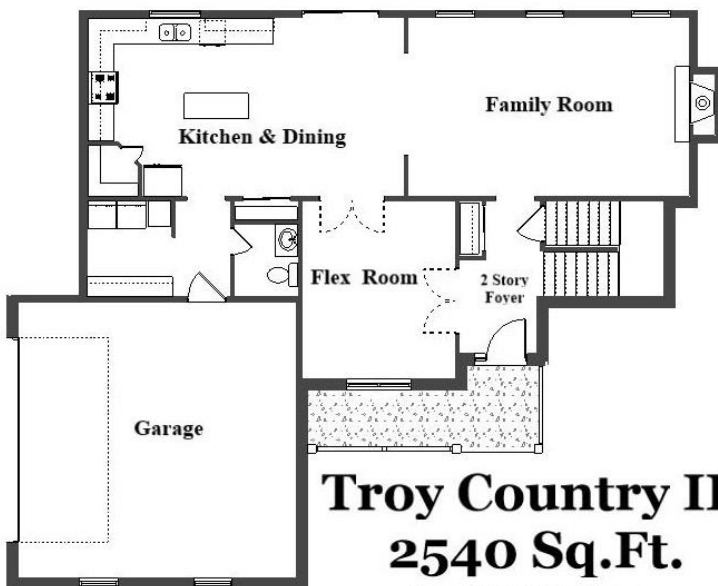

Your Land Your Style Your Home Your Way
Design + Build = Your Best Value

Troy Country III
2540 Sq.Ft.

Copyright © 2019 Kraus
All Rights Reserved

All Plans Customizable. Bring Your Ideas and Style.

248-972-5549