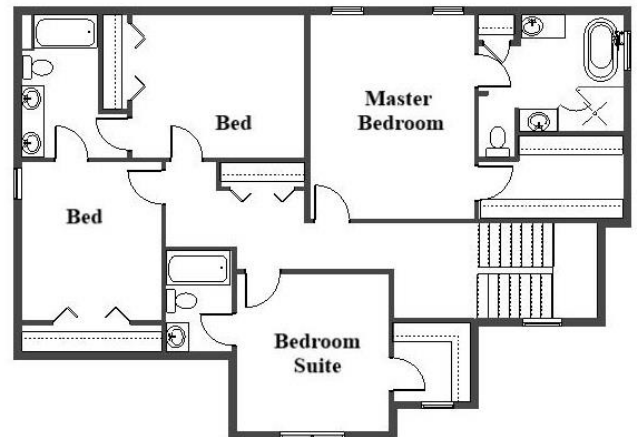

Your Land Your Style Your Home Your Way
Design + Build = Your Best Value

Troy Country III
2540 Sq.Ft.

Copyright © 2019 Kraus
All Rights Reserved

All Plans Customizable. Bring Your Ideas and Style.

248-972-5549