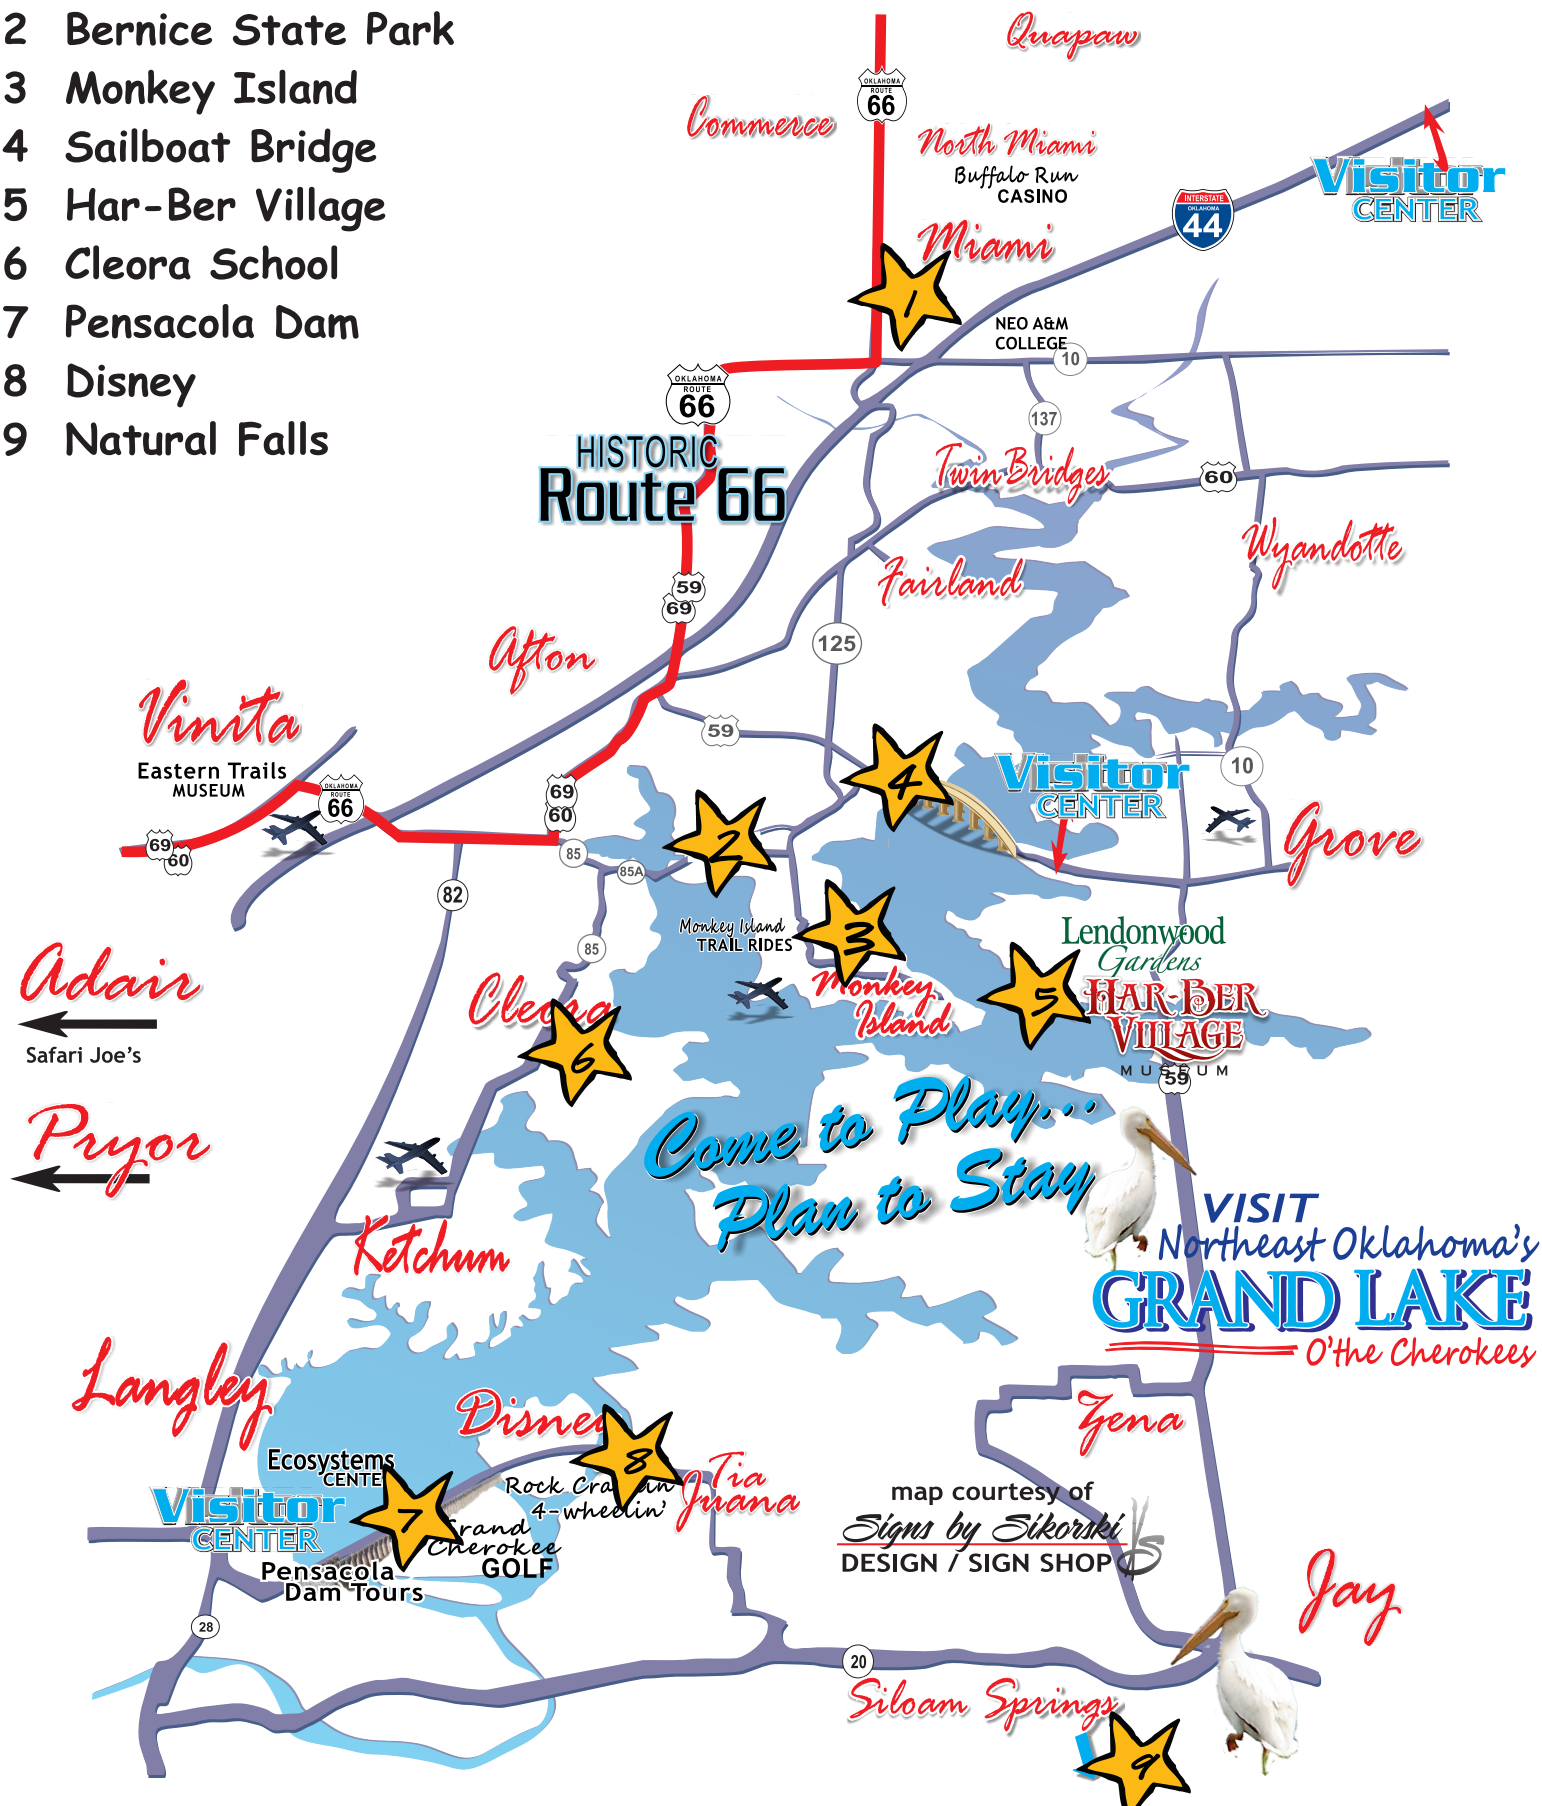

- 1 Central Park Miami
- 2 Bernice State Park
- 3 Monkey Island
- 4 Sailboat Bridge
- 5 Har-Ber Village
- 6 Cleora School
- 7 Pensacola Dam
- 8 Disney
- 9 Natural Falls

*Come to Play...
Plan to Stay*

VISIT
Northeast Oklahoma's
GRAND LAKE
O'the Cherokees

map courtesy of
Signs by Sikorski
DESIGN / SIGN SHOP