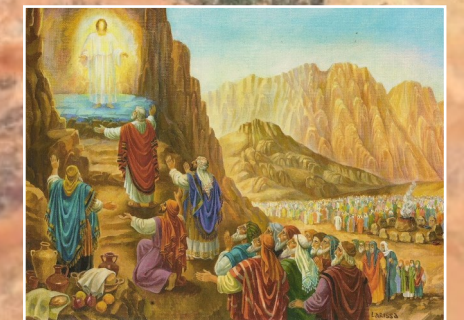

EXODUS OUT OF EGYPT

364-MILE TREK TO MOUNT SINAI IN ARABIA

Promised Land

Goshen
EGYPT
LEFT @
Passover

Altar of Golden Calf

Altar of Moses

Split Rock of Horeb

Cave of Elijah

Menorah 'Burning Bush'?

MOSES MEETS YHVH
Burning Bush
10 Commandments

NUWEIBA
Red Sea Crossing

MOUNT SINAI
ARRIVED @
Shavuot - 50 Days later

Data SIO, NOAA, U.S. Navy, NGA, GEBCO
Image Landsat / Copernicus