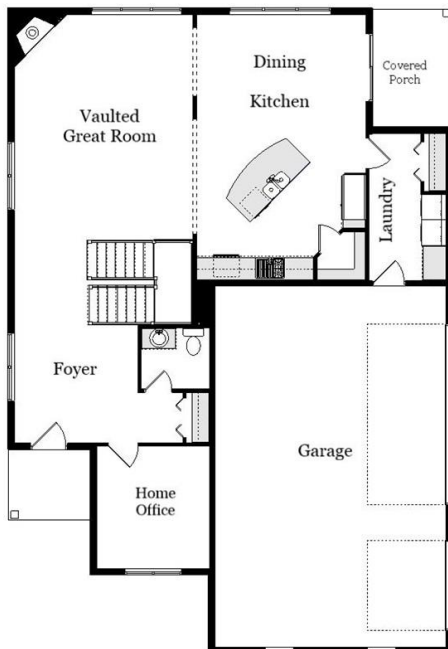

Your Land Your Style Your Home Your Way

Design + Build = Your Best Value

Eaton Ave.
2500 Sq.Ft.

Copyright © 2022 Kraus Design Build

The **Kraus** Company
DESIGN BUILD

The **Kraus** Company
Plans

Setting the New Standard