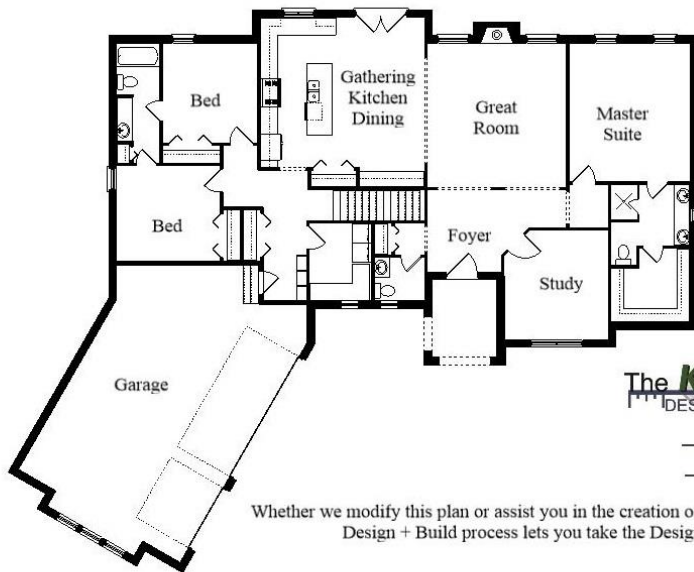

Your Land Your Style Your Home Your Way
Design + Build = Your Best Value

Farmbrook Cottage
2175 Sq.Ft.

Copyright © 2019 Kraus Design Build
All Rights Reserved

The **Kraus** Company
DESIGN BUILD

248-972-5549

Design + Build = Your Best Value

Farmbrook Cottage
2180 Sq.Ft.

Copyright © 2019 Kraus Design Build
All Rights Reserved

248-972-5549

Whether we modify this plan or assist you in the creation of a Custom Home Plan all your own the Design + Build process lets you take the Design to the Level You Choose.