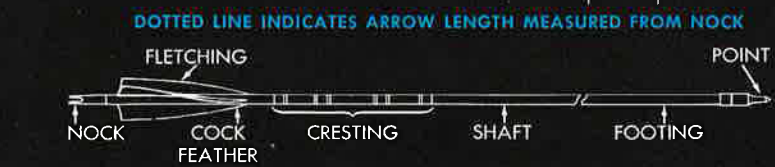

HELPFUL HINTS BUYING AND SELLING

BOW NOMENCLATURE

DRAW WEIGHT RECOMMENDATIONS

	UNDER 20	20	25	30	35	40	OVER 40
CHILDREN 6-12	X	X					
TEEN (GIRL)		X	X				
TEEN (BOY)		X	X	X			
LADIES			X	X	X		
MEN — TARGET				X	X	X	
MEN — HUNTING							X

BOWS

HOW TO SELECT A BOW

- When ordering bows, always specify complete catalog number and information. Example: NO. X15-69-35 means Model X15-69 inches — 35 pound draw weight.
- Draw weight (50 lb.) @ 28" is the force needed to full draw a 28" arrow. 28" is used as a standard because the average adult arm span is best suited to this draw size.
- Inexperienced archers will "overbow" if permitted. Generally, a 5 pound heavier bow than the one that can be easily drawn is the proper bow selection. Consult the draw weight for average recommendations.
- Always fill out and return registration cards upon buying best grade bows. Give serial number!

TYPES OF ARROW POINTS

ARROWS

SHAKESPEARE QUALITY

Shakespeare makes only quality arrows. Mirror smooth cedar, hard sharp turkey feather fletching and precision installed nocks and points make accuracy shooting easier. A good quality Shakespeare Parabow arrow will mean the difference between "so-so" shooting and those "close clusters" time after time.

RECOMMENDED METHOD OF STRINGING A BOW

Specifications as given were in effect at the time this Catalog was approved for printing. The Shakespeare Company reserves the right to change specifications, designs or discontinue models without notice and without incurring obligation.