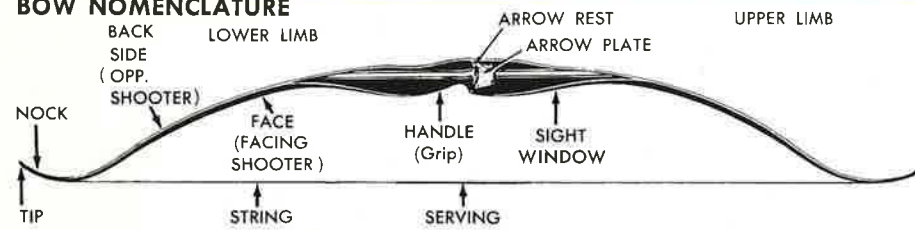

HELPFUL HINTS BUYING AND SELLING

BOW NOMENCLATURE

DRAW WEIGHT RECOMMENDATIONS

	UNDER 20	20	25	30	35	40	OVER 40
CHILDREN 6-12	X	X					
TEEN (GIRL)		X	X				
TEEN (BOY)		X	X	X			
LADIES			X	X	X		
MEN — TARGET				X	X	X	
MEN — HUNTING							X

BOWS

HOW TO SELECT A BOW

- When ordering bows, always specify complete catalog number and information. Example: NO. X15-69-35 means Model X15-69 inches — 35 pound draw weight.
- Draw weight (50 lb.) @ 28" is the force needed to full draw a 28" arrow. 28" is used as a standard because the average adult arm span is best suited to this draw size.
- Inexperienced archers will "overbow" if permitted. Generally, a 5 pound heavier bow than the one that can be easily drawn is the proper bow selection. Consult the draw weight for average recommendations.
- Always fill out and return registration cards upon buying best grade bows. Give serial number!