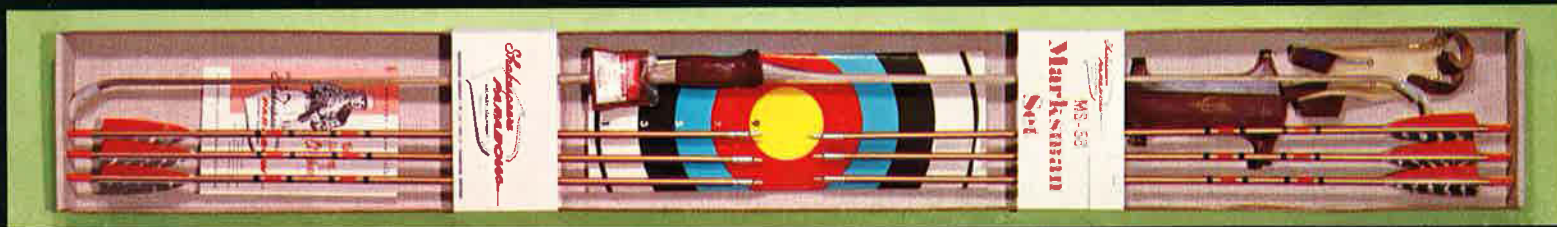

Shakespeare
ARCHERY
EQUIPMENT

CATALOG FOR 1962

**NEW GLASS FIBER ARROWS
LAMINATED WONDERBOWS
GLASS FIBER BOWS
MATCHED ARCHERY SETS
ACCESSORIES
NEW WONDER TARGET**

SHAKESPEARE COMPANY

KALAMAZOO, MICHIGAN

Shakespeare **REVOLVING** ARCHERY CENTER

**Organizes your archery department
Displays Bows, Arrows, Kits, Accessories
In minimum space — Assures archery
Sales and profits**

Here is the "profit making" answer to your archery department stocking and display problems. A complete archery center that displays a basic line of archery equipment in a wide range of prices and assures you constant "at sight" inventory control. Attractively styled and quality constructed, this permanent archery display will fit into the decor of any store. Best of all, the Shakespeare revolving archery center is available on a "self liquidating" basis to help you make the most of the profitable archery market. Performance proven, the Shakespeare revolving archery center can be an important factor in your archery sales for the coming year.