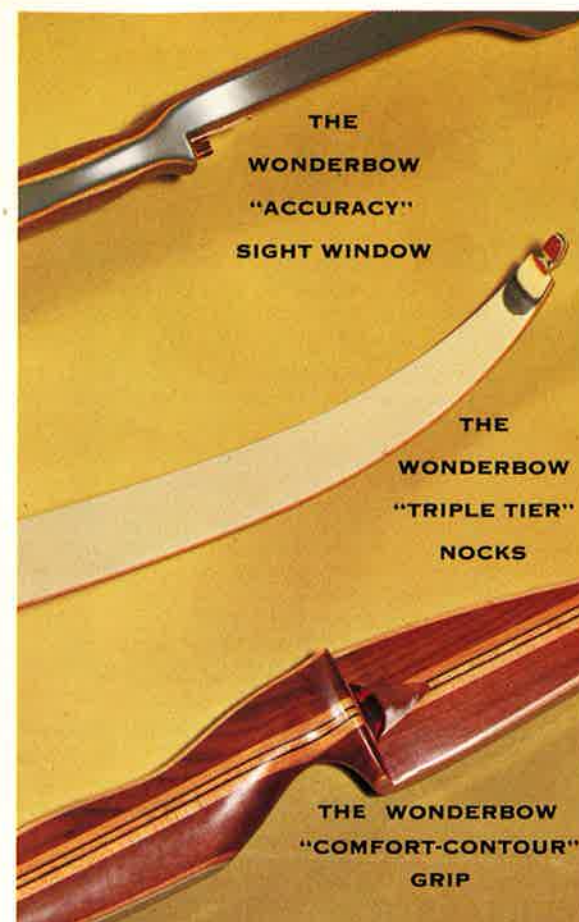

THE X15 $79.95
63" — 66" — 69"