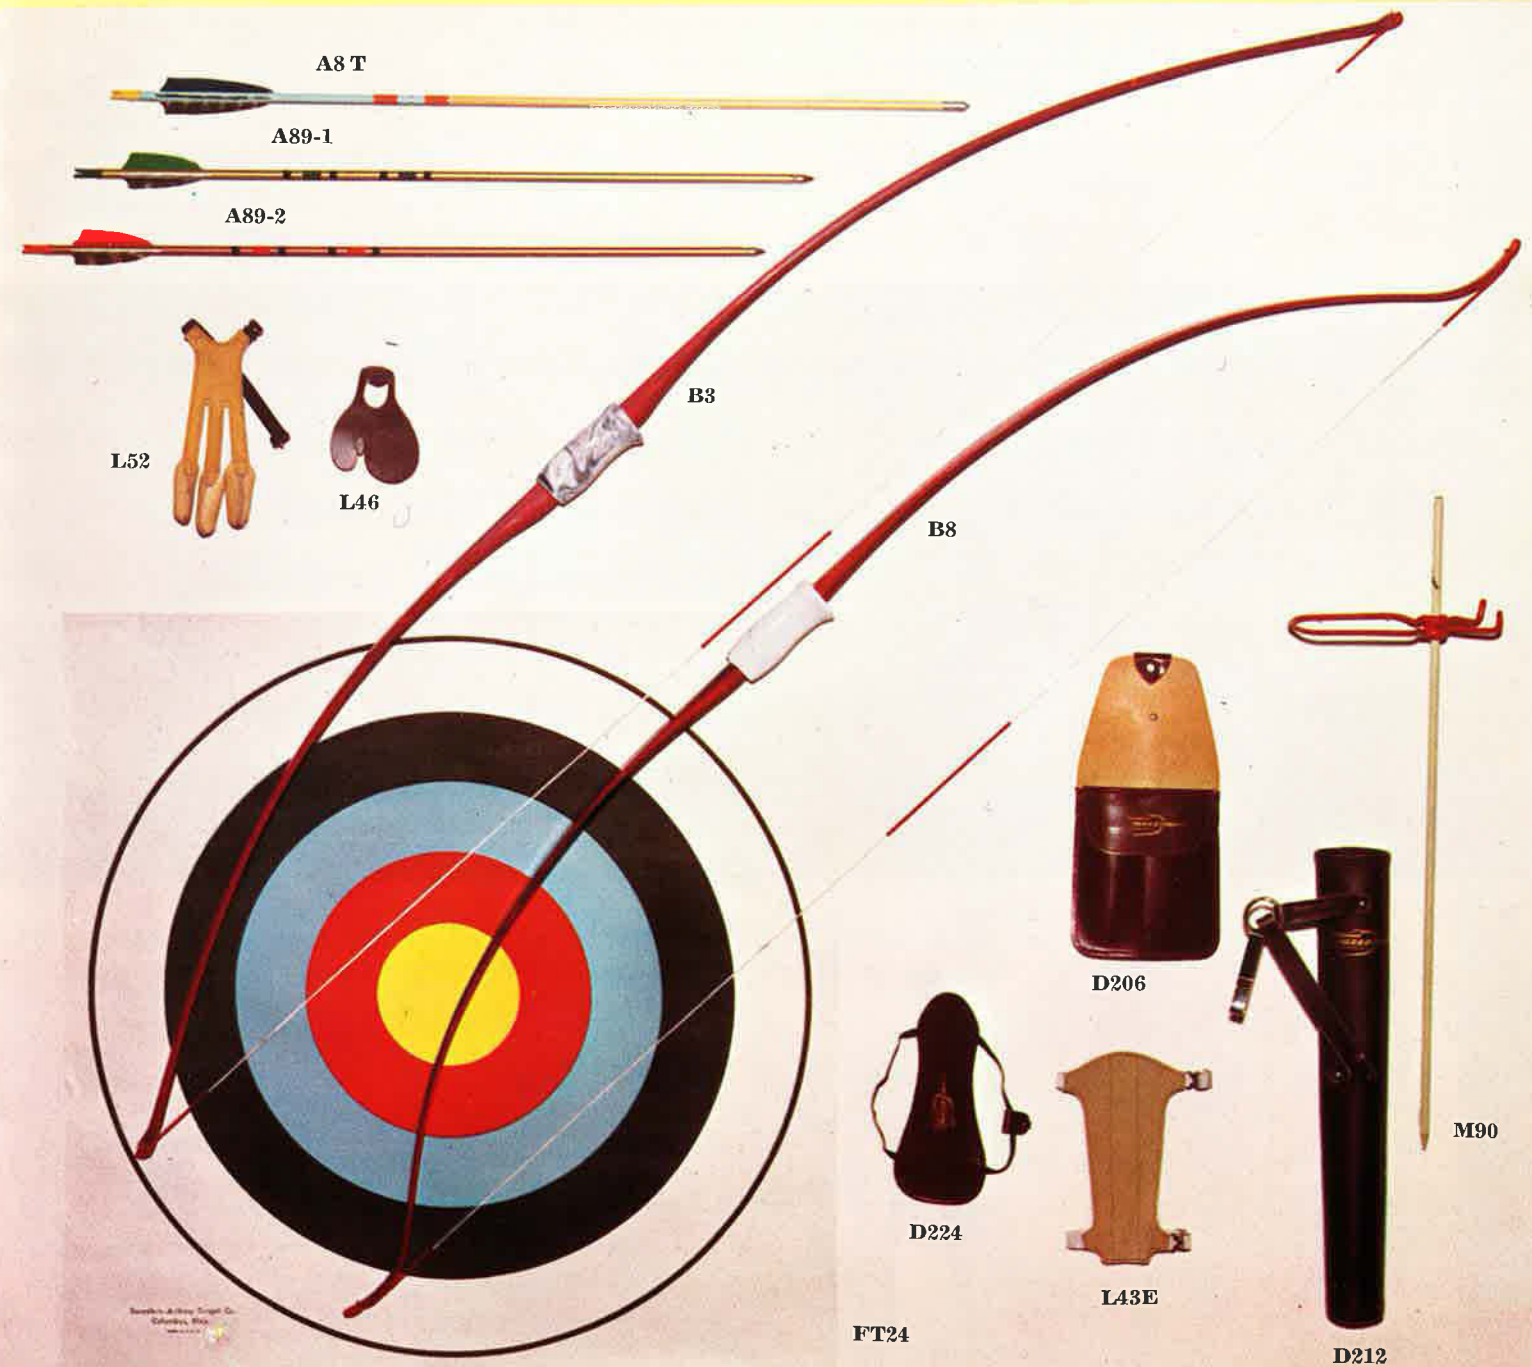

BASIC OFFICIAL ARCHERY ASSORTMENT USED BY AMERICAN ASSOCIATION FOR HEALTH, PHYSICAL EDUCATION AND RECREATION FOR INSTRUCTION

This recommended assortment is sufficient for classes of 12 to 48 students. It is being used by AAHPER, dept. of National Education Association and by "operation archery" pilot programs which are part of "FITNESS U.S.A."

Quantity	Catalog Information	Total List
3 Ea.	B3 Sharpshooter, 20 lb. bows	$35.85
3 Ea.	B3 Rocket, 25 lb. bows	35.85
3 Ea.	B8 Rocket, 20 lb. bows	29.85
3 Ea.	B8 Rocket, 25 lb. bows	29.85
6 Ea.	L46 Large Leather Tabs	2.10
6 Ea.	L46 Med. Leather Tabs	2.10
12 Ea.	L43E Leather Arm Guard	27.00
6 Ea.	D206 Leather Pocket Quiver	11.70
6 Ea.	D212 Leather Belt Quiver	23.70
1 Ea.	A89-1 1/2 gross Group Shoot. Arrows	45.00
1 Ea.	A89-2 1/2 gross Group Shoot. Arrows	45.00
20 Ea.	FT24 24" 5-color Target	12.00
10 Ea.	FF12 12" black and white field face	1.50
10 Ea.	FF18 18" black and white field face	2.50
Total Retail List for INSTRUCTION Program 12 to 48 Students		$299.00