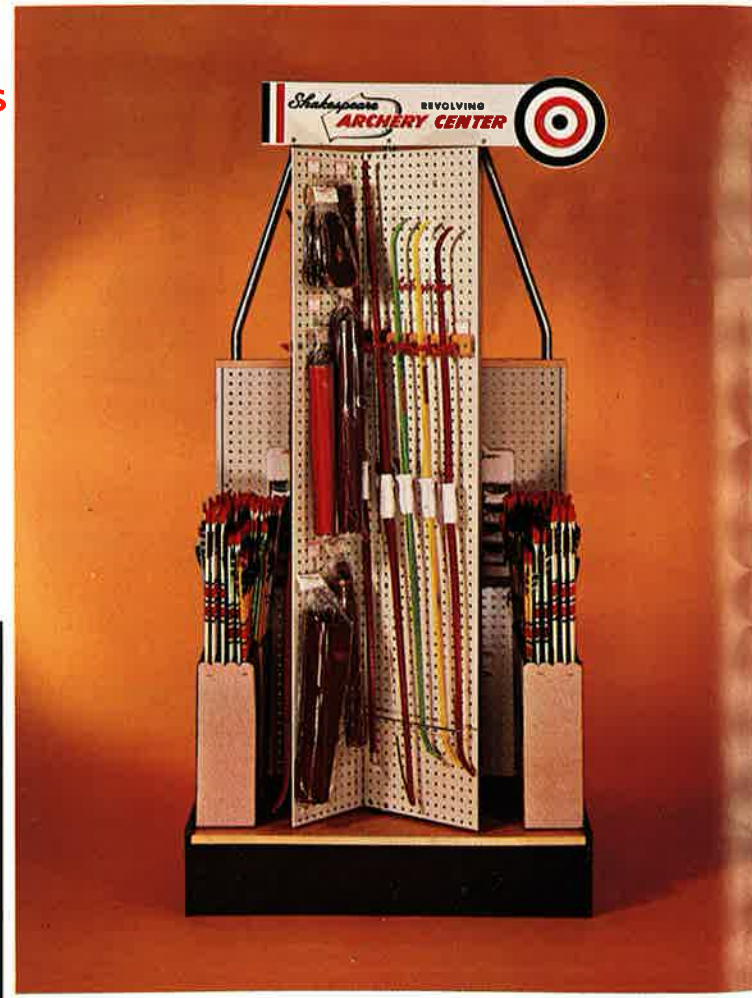

Shakespeare
ARCHERY
EQUIPMENT

CATALOG FOR 1962

**NEW GLASS FIBER ARROWS
LAMINATED WONDERBOWS
GLASS FIBER BOWS
MATCHED ARCHERY SETS
ACCESSORIES
NEW WONDER TARGET**

SHAKESPEARE COMPANY

KALAMAZOO, MICHIGAN

Shakespeare **REVOLVING** ARCHERY CENTER

**Organizes your archery department
Displays Bows, Arrows, Kits, Accessories
In minimum space — Assures archery
Sales and profits**

Here is the "profit making" answer to your archery department stocking and display problems. A complete archery center that displays a basic line of archery equipment in a wide range of prices and assures you constant "at sight" inventory control. Attractively styled and quality constructed, this permanent archery display will fit into the decor of any store. Best of all, the Shakespeare revolving archery center is available on a "self liquidating" basis to help you make the most of the profitable archery market. Performance proven, the Shakespeare revolving archery center can be an important factor in your archery sales for the coming year.