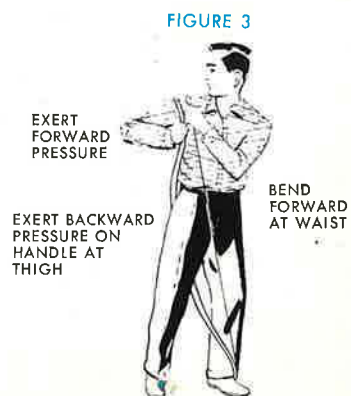

RECOMMENDED METHOD OF STRINGING A BOW

Specifications as given were in effect at the time this Catalog was approved for printing. The Shakespeare Company reserves the right to change specifications, designs or discontinue models without notice and without incurring obligation.

Cat. No.	Name	Cat. Page	Pack Unit	List Price
DISPLAYS				
AD-1	Archery Center	2	1	$495.60
BOWS				
X15	Wonderbow	3	1	$ 79.95
X17	Wonderbow	3	1	$ 59.95
X18	Wonderbow	4	1	$ 49.95
X19	Wonderbow	4	1	$ 22.50
X20	Wonderbow	4	1	$ 29.95
B11	Parabow	5	1	$ 16.95
B12	Parabow	5	1	$ 14.95
B7	Comet	5	1	$ 11.95
B1	Hunter	6	1	$ 19.95
B2	Brushmaster	6	1	$ 19.95
B6	Marksman	6	1	$ 12.95
B3	Sharpshooter	6	1	$ 11.95
B8	Rocket	7	1	$ 9.95
B9	Fury	7	1	$ 7.95
B4	Robin	7	1	$ 8.95
B10	Will Scarlet	7	1	$ 4.95

Cat. No.	Name	Cat. Page	Pack Unit	List Price
BALANCED SETS				
K X17	Wonderbow Set	8	Set	$107.50
K X19	Wonderbow Set	8	Set	$ 69.95
K X20	Wonderbow Set	8	Set	$ 39.95
CS 56	Comet Set	9	Set	$ 22.95
CS 57	Comet Set	9	Set	$ 29.95
BFS 40	Bow Fishing Set	9	Set	$ 24.95
CS 58	Comet Set	10	Set	$ 24.95
MS 58	Marksman Set	10	Set	$ 26.95
K8-A	Hunting Set	10	Set	$ 14.95
K12	Hunt and Field Set	10	Set	$ 29.95
HS 55	Hunter Set	11	Set	$ 55.00
BS 63	Brushmaster Set	11	Set	$ 34.95
SS 60	Sharpshooter Set	11	Set	$ 19.95
RKS 56	Rocket Set	12	Set	$ 14.95
K8	Target Set	12	Set	$ 15.95
FS 50	Fury Set	12	Set	$ 9.50
FSW 50	Fury Whistle Set	12	Set	$ 9.95
RS 54	Robin Set	13	Set	$ 13.95
WS 48	Will Scarlet Set	13	Set	$ 8.95
LJW 2	Little John Set	13	Set	$ 4.95
HPS 389	Hi Power Set	13	Set	$ 4.95

Cat. No.	Name	Cat. Page	Pack Unit	List Price
ARROWS				
GLASS				
A25-T	Wonderarrow	14	Doz.	$ 29.95
A25-F	Wonderarrow	14	Doz.	$ 29.95
A25-2	Wonderarrow	14	Doz.	$ 34.95
A25-3	Wonderarrow	14	Doz.	$ 32.95
A25-4	Wonderarrow	14	Doz.	$ 38.95

Cat. No.	Name	Cat. Page	Pack Unit	List Price
BEST GRADE				
A53-4	Hunting	15	Doz.	$ 24.95
A54-2	Hunting	15	Doz.	$ 22.95
A10-F	Field	15	Doz.	$ 16.95
A15-T	Target	15	Doz.	$ 15.95

Cat. No.	Name	Cat. Page	Pack Unit	List Price
SELECT GRADE				
A62-4	Hunting	15	Doz.	$ 23.95
A63-2	Hunting	15	Doz.	$ 21.95
A4-3	Hunting	15	Doz.	$ 18.95
A11-F	Field	15	Doz.	$ 15.95
A8-T	Target	15	Doz.	$ 14.95
A17-NP	No Point	15	Doz.	$ 13.95

Cat. No.	Name	Cat. Page	Pack Unit	List Price
CHOICE GRADE				
A72-4	Hunting	15	Doz.	$ 19.95
A9-3	Hunting	15	Doz.	$ 14.95
A7-2	Hunting	15	Doz.	$ 14.95
A14-F	Field	15	Doz.	$ 11.95
A86D-F	Field	15	Doz.	$ 9.95
A81D-T	Target	15	Doz.	$ 8.95
A18-NP	No Point	15	Doz.	$ 10.95
A60-F	6 Field — 6 Hunting	15	Doz.	$ 14.95

Cat. No.	Name	Cat. Page	Pack Unit	List Price
CHOICE AND PRACTICE ARROWS				
A81H-T 28	Target	16	Ctn.	$ 45.00
A81S-T	Target	16	Ctn.	$ 45.00
A83S-T	Target	16	Ctn.	$ 80.00
A86H-F 28	Field	16	Ctn.	$ 50.00
A91S-T	Practice Target	16	Grs.	$ 50.00
A92S-T	Practice Target	16	Ctn.	$ 32.40

Cat. No.	Name	Cat. Page	Pack Unit	List Price
SPECIAL ARROWS				
A89-1-T	Group Shooting	16	Ctn.	$ 45.00
A89-2-T	Group Shooting	16	Ctn.	$ 45.00
A21	28" Whistling Arrow	16	Doz.	$ 11.95
A43	22" Whistling Arrow	16	Doz.	$ 8.95
A41	18" Whistling Arrow	16	Doz.	$ 7.95
A40	18" Replacement Arrow Rubber Suction Tip	16	Ctn.	$ 18.95
A42	10" Replacement Arrow Target Tip	16	Ctn.	$ 17.95