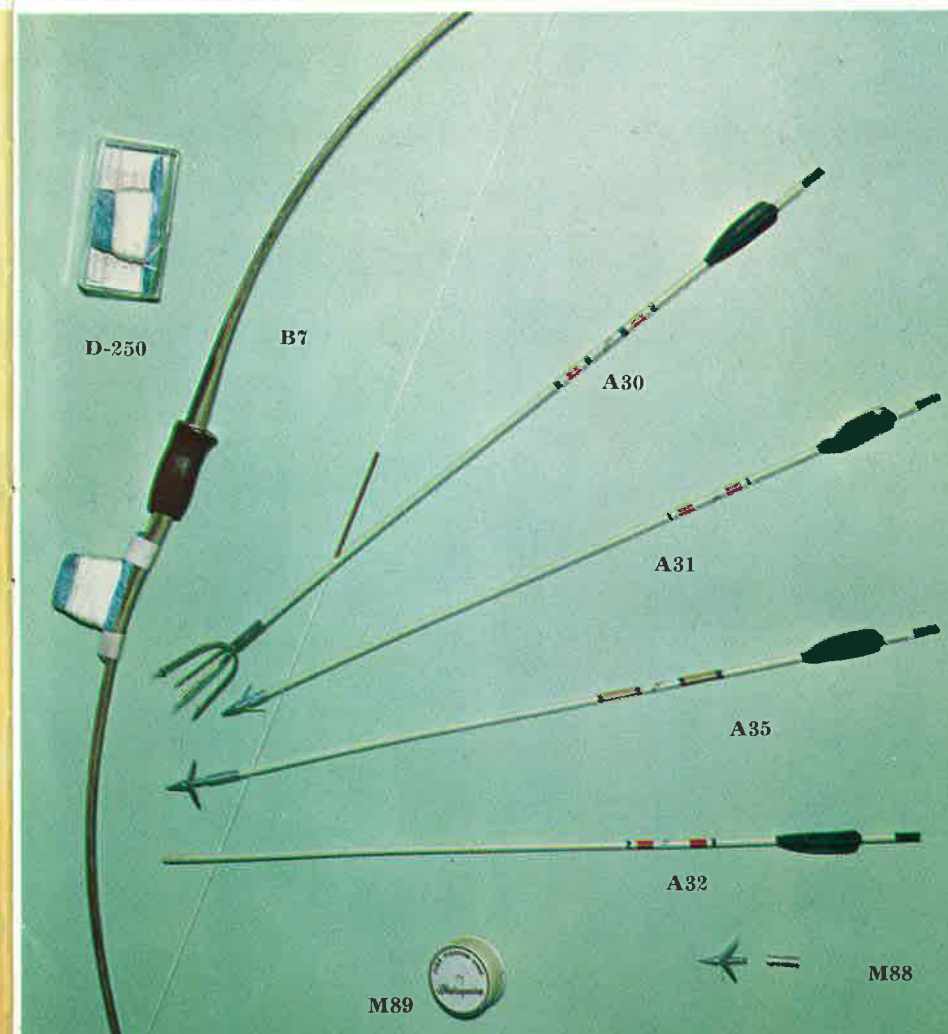

D-250

B7

A30

A31

A35

A32

M89

M88

Shakespeare

BOW STRINGS

Available in individual strings or on easel display cards (8 strings per card). Display cards make it easier to stock, keep inventory control and sell. For counter or peg board merchandising.

THREE BOW STRING GRADES

S71. "Wonderbow" string assortments. Double loop, hot stretched stranded Dacron, bee's wax impregnated. Brown Nylon loops and center serving. See chart for specific sizes, prices, S-means STRING. 71 73 or 75 GRADE. Last two digits gives length of bow that string fits. List ea.....$2.00
S73. "Parabow string assortments. "New" monofilament center serving for longer string life. Double and single loop hot stretched stranded Dacron, bee's wax impregnated. Cotton loop ends. List ea.....$1.50
S75A. General purpose, linen, single loop. No serving. Each.....$.75

DISPLAY CARDED ASSORTMENTS

Catalog Number	For Bows	No. of 30/40#	No. of 40/50#	No. of 50/60#	LIST PER CARD RETAIL PER STRING
S71-A	60"	2	4	2	$16.00
S71-B	62"	2	4	2	$2.00
S71-C	63"	2	4	2	$2.00
S71-D	64"	2	4	2	$2.00
S71-E	66"	2	4	2	$2.00
S71-F	69"	2	4	2	$2.00
S71-G	58"	2	3	*3 20/30	$2.00

Catalog Number	Up To 70# Bows	LIST PER CARD RETAIL PER STRING
S73-A	5-60" Strings, 3-63" Strings	$12.00
S73-B	4-36" Strings, 4-58" Strings	$1.50
S73-C	2-50", 2-54", 4-55"	$1.50
S73-D	8-72" Single Loop Strings	$6.00
S75-A	8-72" Single Loop Strings For Bows To 40#	$7.50

To order individual strings put grade (S71 - S73 - S75) weight desired and length of the bow the string is for. Examples — (6 only S73-56") (6 only S71-64" - 40/50). To order display cards see chart.

BOW FISHING TACKLE FOR

America's

NEWEST MOST EXCITING SPORT