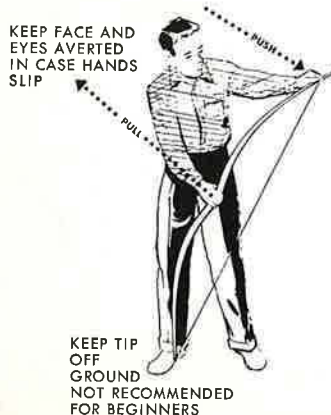

RECOMMENDED METHOD OF STRINGING A BOW

Specifications as given were in effect at the time this Catalog was approved for printing. The Shakespeare Company reserves the right to change specifications, designs or discontinue models without notice and without incurring obligation.

Cat. No.	Name	Cat. Page	Pack Unit	List Price
DISPLAYS				
AD-1	Archery Center	2	1	$495.60
BOWS				
X15	Wonderbow	3	1	$ 79.95
X17	Wonderbow	3	1	$ 59.95
X18	Wonderbow	4	1	$ 49.95
X19	Wonderbow	4	1	$ 22.50
X20	Wonderbow	4	1	$ 29.95
B11	Parabow	5	1	$ 16.95
B12	Parabow	5	1	$ 14.95
B7	Comet	5	1	$ 11.95
B1	Hunter	6	1	$ 19.95
B2	Brushmaster	6	1	$ 19.95
B6	Marksman	6	1	$ 12.95
B3	Sharpshooter	6	1	$ 11.95
B8	Rocket	7	1	$ 9.95
B9	Fury	7	1	$ 7.95
B4	Robin	7	1	$ 8.95
B10	Will Scarlet	7	1	$ 4.95

Cat. No.	Name	Cat. Page	Pack Unit	List Price
BALANCED SETS				
K X17	Wonderbow Set	8	Set	$107.50
K X19	Wonderbow Set	8	Set	$ 69.95
K X20	Wonderbow Set	8	Set	$ 39.95
CS 56	Comet Set	9	Set	$ 22.95
CS 57	Comet Set	9	Set	$ 29.95
BFS 40	Bow Fishing Set	9	Set	$ 24.95
CS 58	Comet Set	10	Set	$ 24.95
MS 58	Marksman Set	10	Set	$ 26.95
K8-A	Hunting Set	10	Set	$ 14.95
K12	Hunt and Field Set	10	Set	$ 29.95
HS 55	Hunter Set	11	Set	$ 55.00
BS 63	Brushmaster Set	11	Set	$ 34.95
SS 60	Sharpshooter Set	11	Set	$ 19.95
RKS 56	Rocket Set	12	Set	$ 14.95
K8	Target Set	12	Set	$ 15.95
FS 50	Fury Set	12	Set	$ 9.50
FSW 50	Fury Whistle Set	12	Set	$ 9.95
RS 54	Robin Set	13	Set	$ 13.95
WS 48	Will Scarlet Set	13	Set	$ 8.95
LJW 2	Little John Set	13	Set	$ 4.95
HPS 389	Hi Power Set	13	Set	$ 4.95

Cat. No.	Name	Cat. Page	Pack Unit	List Price
ARROWS				
GLASS				
A25-T	Wonderarrow	14	Doz.	$ 29.95
A25-F	Wonderarrow	14	Doz.	$ 29.95
A25-2	Wonderarrow	14	Doz.	$ 34.95
A25-3	Wonderarrow	14	Doz.	$ 32.95
A25-4	Wonderarrow	14	Doz.	$ 38.95

Cat. No.	Name	Cat. Page	Pack Unit	List Price
BEST GRADE				
A53-4	Hunting	15	Doz.	$ 24.95
A54-2	Hunting	15	Doz.	$ 22.95
A10-F	Field	15	Doz.	$ 16.95
A15-T	Target	15	Doz.	$ 15.95

Cat. No.	Name	Cat. Page	Pack Unit	List Price
SELECT GRADE				
A62-4	Hunting	15	Doz.	$ 23.95
A63-2	Hunting	15	Doz.	$ 21.95
A4-3	Hunting	15	Doz.	$ 18.95
A11-F	Field	15	Doz.	$ 15.95
A8-T	Target	15	Doz.	$ 14.95
A17-NP	No Point	15	Doz.	$ 13.95

Cat. No.	Name	Cat. Page	Pack Unit	List Price
CHOICE GRADE				
A72-4	Hunting	15	Doz.	$ 19.95
A9-3	Hunting	15	Doz.	$ 14.95
A7-2	Hunting	15	Doz.	$ 14.95
A14-F	Field	15	Doz.	$ 11.95
A86D-F	Field	15	Doz.	$ 9.95
A81D-T	Target	15	Doz.	$ 8.95
A18-NP	No Point	15	Doz.	$ 10.95
A60-F	6 Field — 6 Hunting	15	Doz.	$ 14.95

Cat. No.	Name	Cat. Page	Pack Unit	List Price
CHOICE AND PRACTICE ARROWS				
A81H-T 28	Target	16	Ctn.	$ 45.00
A81S-T	Target	16	Ctn.	$ 45.00
A83S-T	Target	16	Ctn.	$ 80.00
A86H-F 28	Field	16	Ctn.	$ 50.00
A91S-T	Practice Target	16	Grs.	$ 50.00
A92S-T	Practice Target	16	Ctn.	$ 32.40

Cat. No.	Name	Cat. Page	Pack Unit	List Price
SPECIAL ARROWS				
A89-1-T	Group Shooting	16	Ctn.	$ 45.00
A89-2-T	Group Shooting	16	Ctn.	$ 45.00
A21	28" Whistling Arrow	16	Doz.	$ 11.95
A43	22" Whistling Arrow	16	Doz.	$ 8.95
A41	18" Whistling Arrow	16	Doz.	$ 7.95
A40	18" Replacement Arrow Rubber Suction Tip	16	Ctn.	$ 18.95
A42	10" Replacement Arrow Target Tip	16	Ctn.	$ 17.95