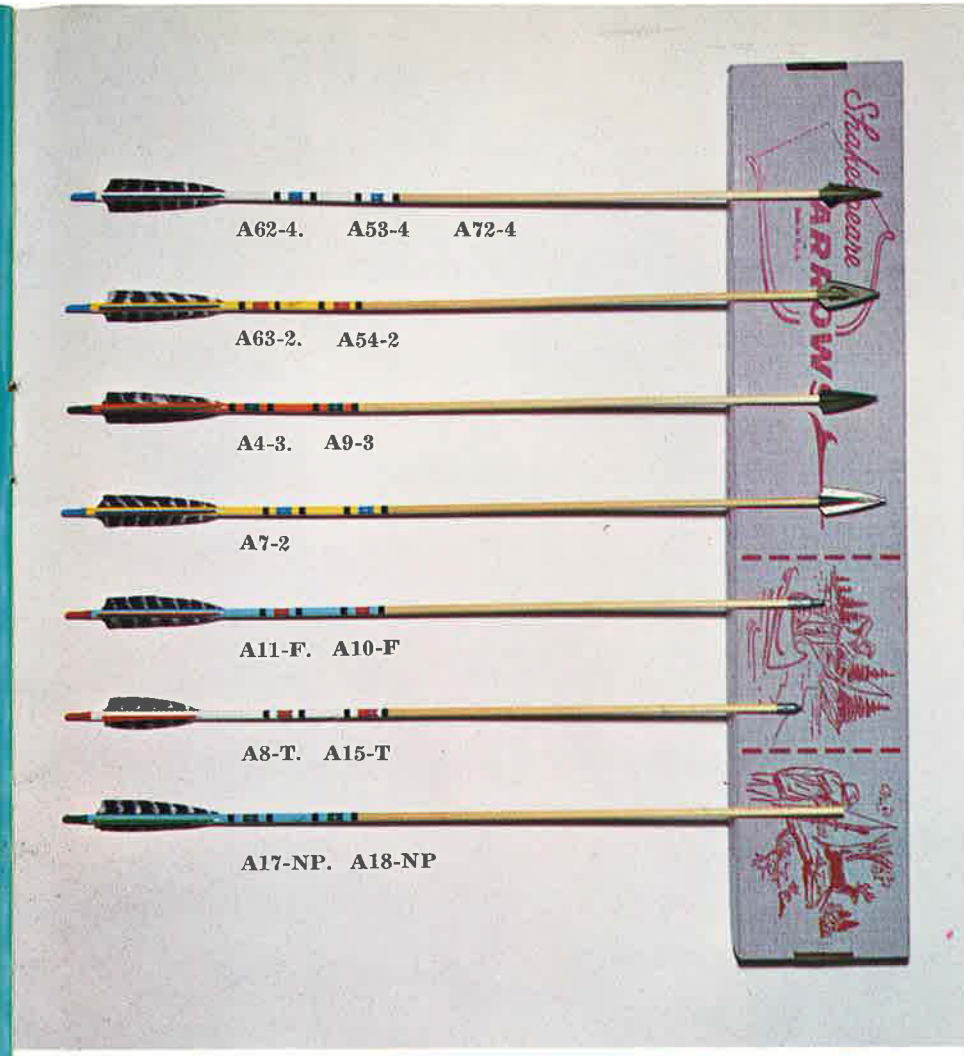

New!

Fiber Glass Arrows
Featuring The
C/P WonderShaft

- NOCK to POINT continuous parallel glass fibers
- Small in Diameter — Light in Weight
- Uniform Tubular Construction Gives Perfect Flight Balance
- Fast Recovery Power
- Spin-Test Straight

Here's the newest miracle in Shakespeare fiber glass, a stronger, lighter, small diameter precision built arrow that will meet the exacting requirements of the quality demanding archer. In addition to achieving the optimum in shooting balance, weight and straightness with the famed Shakespeare glass fiber construction process, these new arrows feature the finest in fletching; quality, precision 75°/105° four-fletch. Shafts are cedar tone in permanent color and elegantly crested. Each dozen is accurately matched in spine and grain weight. Available in 28" length A25 (T) Target (F) Field and (2) (3) and (4) blade broad heads. All points available in weights 25/30, 30/35, 35/40, 40/45, 45/50, 50/55 in Dozen Pak.

Specify A25 with T, F, 2, 3 or 4 w/weight when ordering.

A25-T per Dozen Pak	$29.95
A25-F per Dozen Pak	$29.95
A25-2 per Dozen Pak	$34.95
A25-3 per Dozen Pak	$32.95
A25-4 per Dozen Pak	$38.95

ARROWS

BEST GRADE ARROWS

Shakespeare best grade arrows are of select Port Orford cedar. This "ultimate" in arrow making wood, grown only in the Northwest is properly dried before being made into arrow shafts. Each dozen is carefully and accurately matched in spine and grain weight. Beautifully styled with precision 5" spiral fletched feathers, these arrows are the finest manufactured today. In one dozen package and 28" lengths only. Specify draw weight.

A53-4. Four blade Razorhead points. Weights: 40/45, 45/50, 50/55, 55/60, 60/65. Doz. Pak.....$24.95

A54-2. Two blade Razorhead points. Weights: 40/45, 45/50, 50/55, 55/60. Doz. Pak.....$22.95

A10-F. Non-skid Cadmium plated steel field point. Weights: 30/35, 35/40, 40/45, 45/50, 50/55, 55/60. Doz. Pak.....$16.95

A15-T. Rust proof Cadmium plated steel field point. Weights: 30/35, 35/40, 40/45, 45/50, 50/55. Doz. Pak.....$15.95

SELECT GRADE ARROWS

Made of good quality dried and aged Port Orford cedar, each dozen matched in spine weight, "Shakespeare select" arrows are attractively crested and precision fletched with 5" feathers and colored plastic nocks with matching crest-n-cock feather. In dozen packages and 28" lengths only.

A62-4. Four blade Razorhead points. Weights: 40/45, 45/50, 50/55. Doz. Pak.....$23.95

A63-2. Two blade Razorhead points. Weights: 40/45, 45/50, 50/55. Doz. Pak.....$21.95

A4-3. Three blade broadhead points. Available in weights: 40/45, 45/50, 50/55. Doz. Pak.....$18.95

A11-F. Non-skid Cadmium plated steel field points. Weights: 35/40, 40/45, 45/50, 50/55, 55/60. Doz. Pak.....$15.95

A8-T. Cadmium plated steel target points. Weights: 30/35, 35/40, 40/45, 45/50, 50/55. Doz. Pak.....$14.95

A17-NP. 30" shaft with no point. Available in weights: 40/45, 45/50, 50/55. Doz. Pak.....$13.95

CHOICE GRADE ARROWS

These "A-grade" Port Orford Cedar arrows are lacquered in metallic colors with 4-inch straight fletching (cock dyed to match cresting) and matching indexed plastic nocks. In dozen packs.

A60. Combination. 28" (1/2 doz. field points) (1/2 doz. 4 blade Razorhead). Doz. Pak.....$14.95

A72-4. Hunting. 28" 4 blade, Razorhead. Doz. Pak.....$19.95

A9-3. Hunting. 28". Points: 3 blade. Doz. Pak.....$14.95

A7-2. Hunting. 28". 2 blade. Doz. Pak.....$14.95

A14-F. Field-point, Cadmium plated, steel, slip over. 28" length only. Per Doz. Pak.....$11.95

A86D-F. Field point, Cadmium plated, steel. 28" length only Per Doz. Pak.....$9.95

A81D-T. Target point, nickered, bullet-type, knurled. Specify 26" or 28" arrows. Doz. Pak.....$8.95

A18-NP. No point. 11/32" size 30" long. Doz. Pak.....$10.95