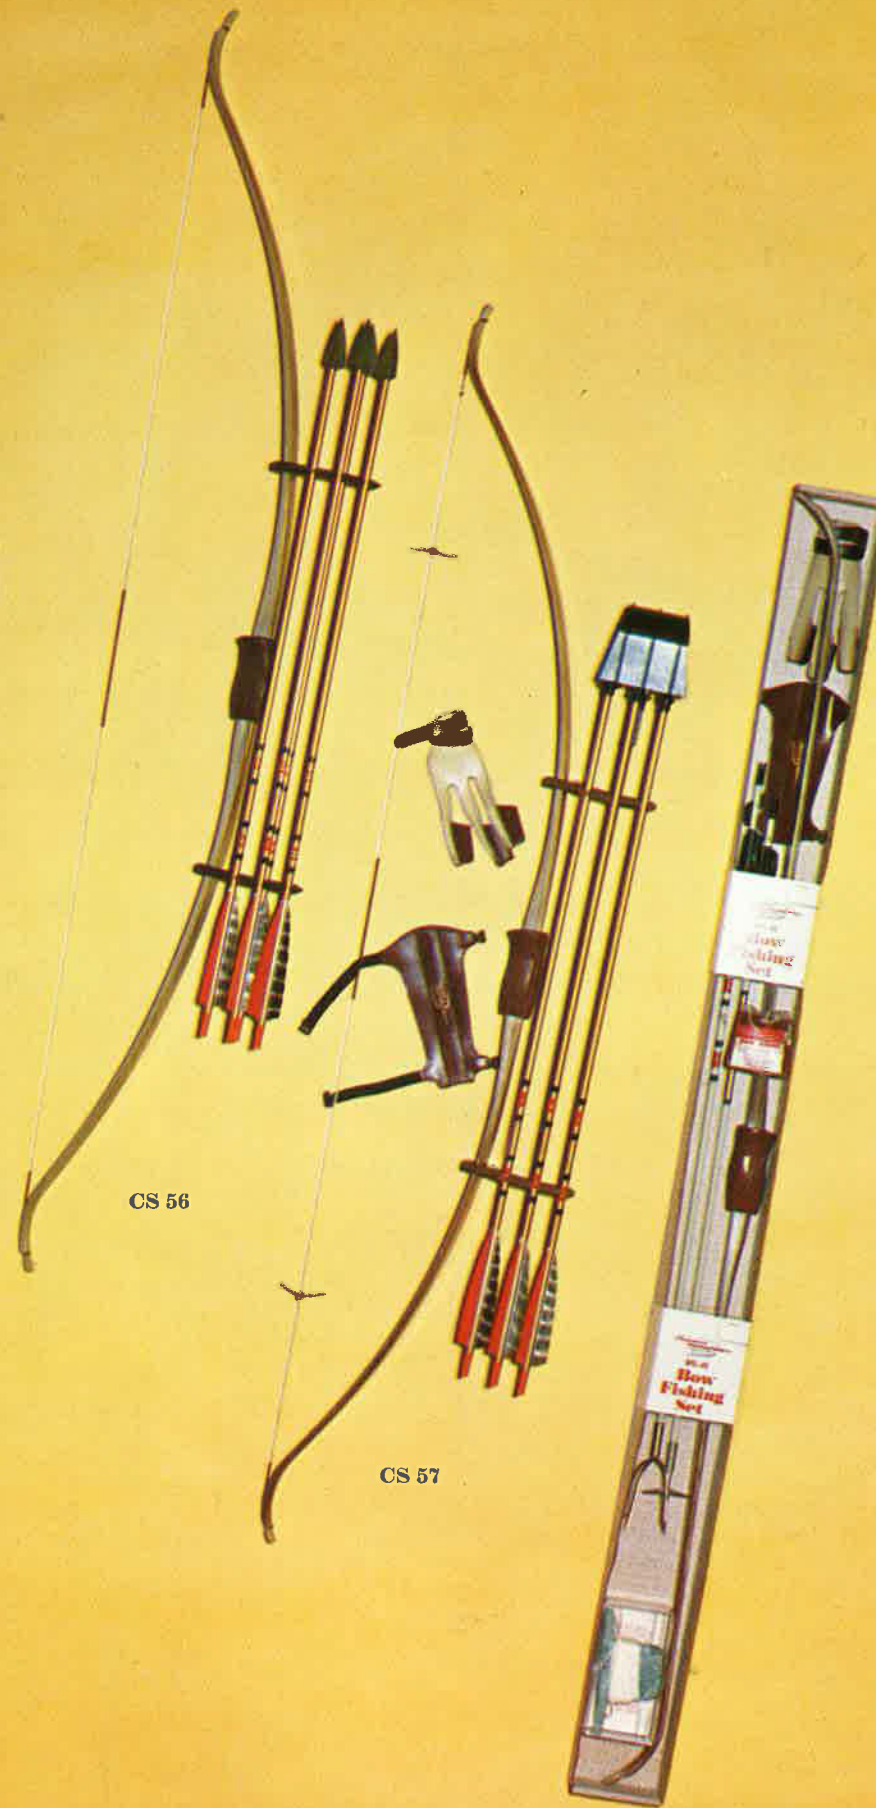

CS 56

CS 57

BFS 40

Shakespeare

BALANCED SETS

SPECIAL FOR THE HUNTER

COMET HUNTING SET $22.95

NO. CS56-2 (2 Blade heads)

NO. CS56-3 (3 Blade heads)

The power-packed 56-inch Comet bow of fiber glass is combined here with a KWIKEE KWIVER to make an ideal hunting set-up. The Comet bow is finished in mottled brown with a brown plastic "VIEW-OVER" grip that is adaptable to both right or left hand shooting. Outfit comes with 4-hunting arrows, spine matched in bronze metallic with orange crest, cock and nock. Also, stranded Dacron bow string, cotton served. Available in 40-45-50-55 lb. draw weights @ 28". Specify number, 2-blade or 3-blade and draw weight desired from 40 to 55 lbs. Each $22.95

NO. CS 57
COMET HUNTING KIT $29.95

This outfit is more complete than the CS 56 described above in as much as it also contains an arm guard and a shooting glove to start the new bow hunter out equipped with all the necessities, including a KWIKEE string silencer! Has a Comet bow described above, KWIKEE KWIVER with cover, 4-28-inch spine matched 4-blade hunting arrows, plus glove and arm guard. Comes with Comet bow, draw weights 40-45-50-55 lbs. @ 28". Specify bow weight, with catalog number when ordering. Complete $29.95

NO. BFS 40
COMET BOW FISHING SET $24.95

A complete outfit for fascinating bow fishing which includes: Comet solid glass fiber bow, 40 pound draw weight; also, 1-each plastic bow reel (tapes to bow) and 50 feet of 70 lb. Wexford Nylon line. In the set are two fish arrows, one a 30-inch gig fish arrow with rubber fletching, glass shaft and a cadmium plated 4-prong spear; also, one 30-inch harpoon arrow, fiber glass shaft, rubber fletching and double hinged barb head. Two more items in the set are a leather shooting glove and arm guard.

Complete BFS 40 Set $24.95