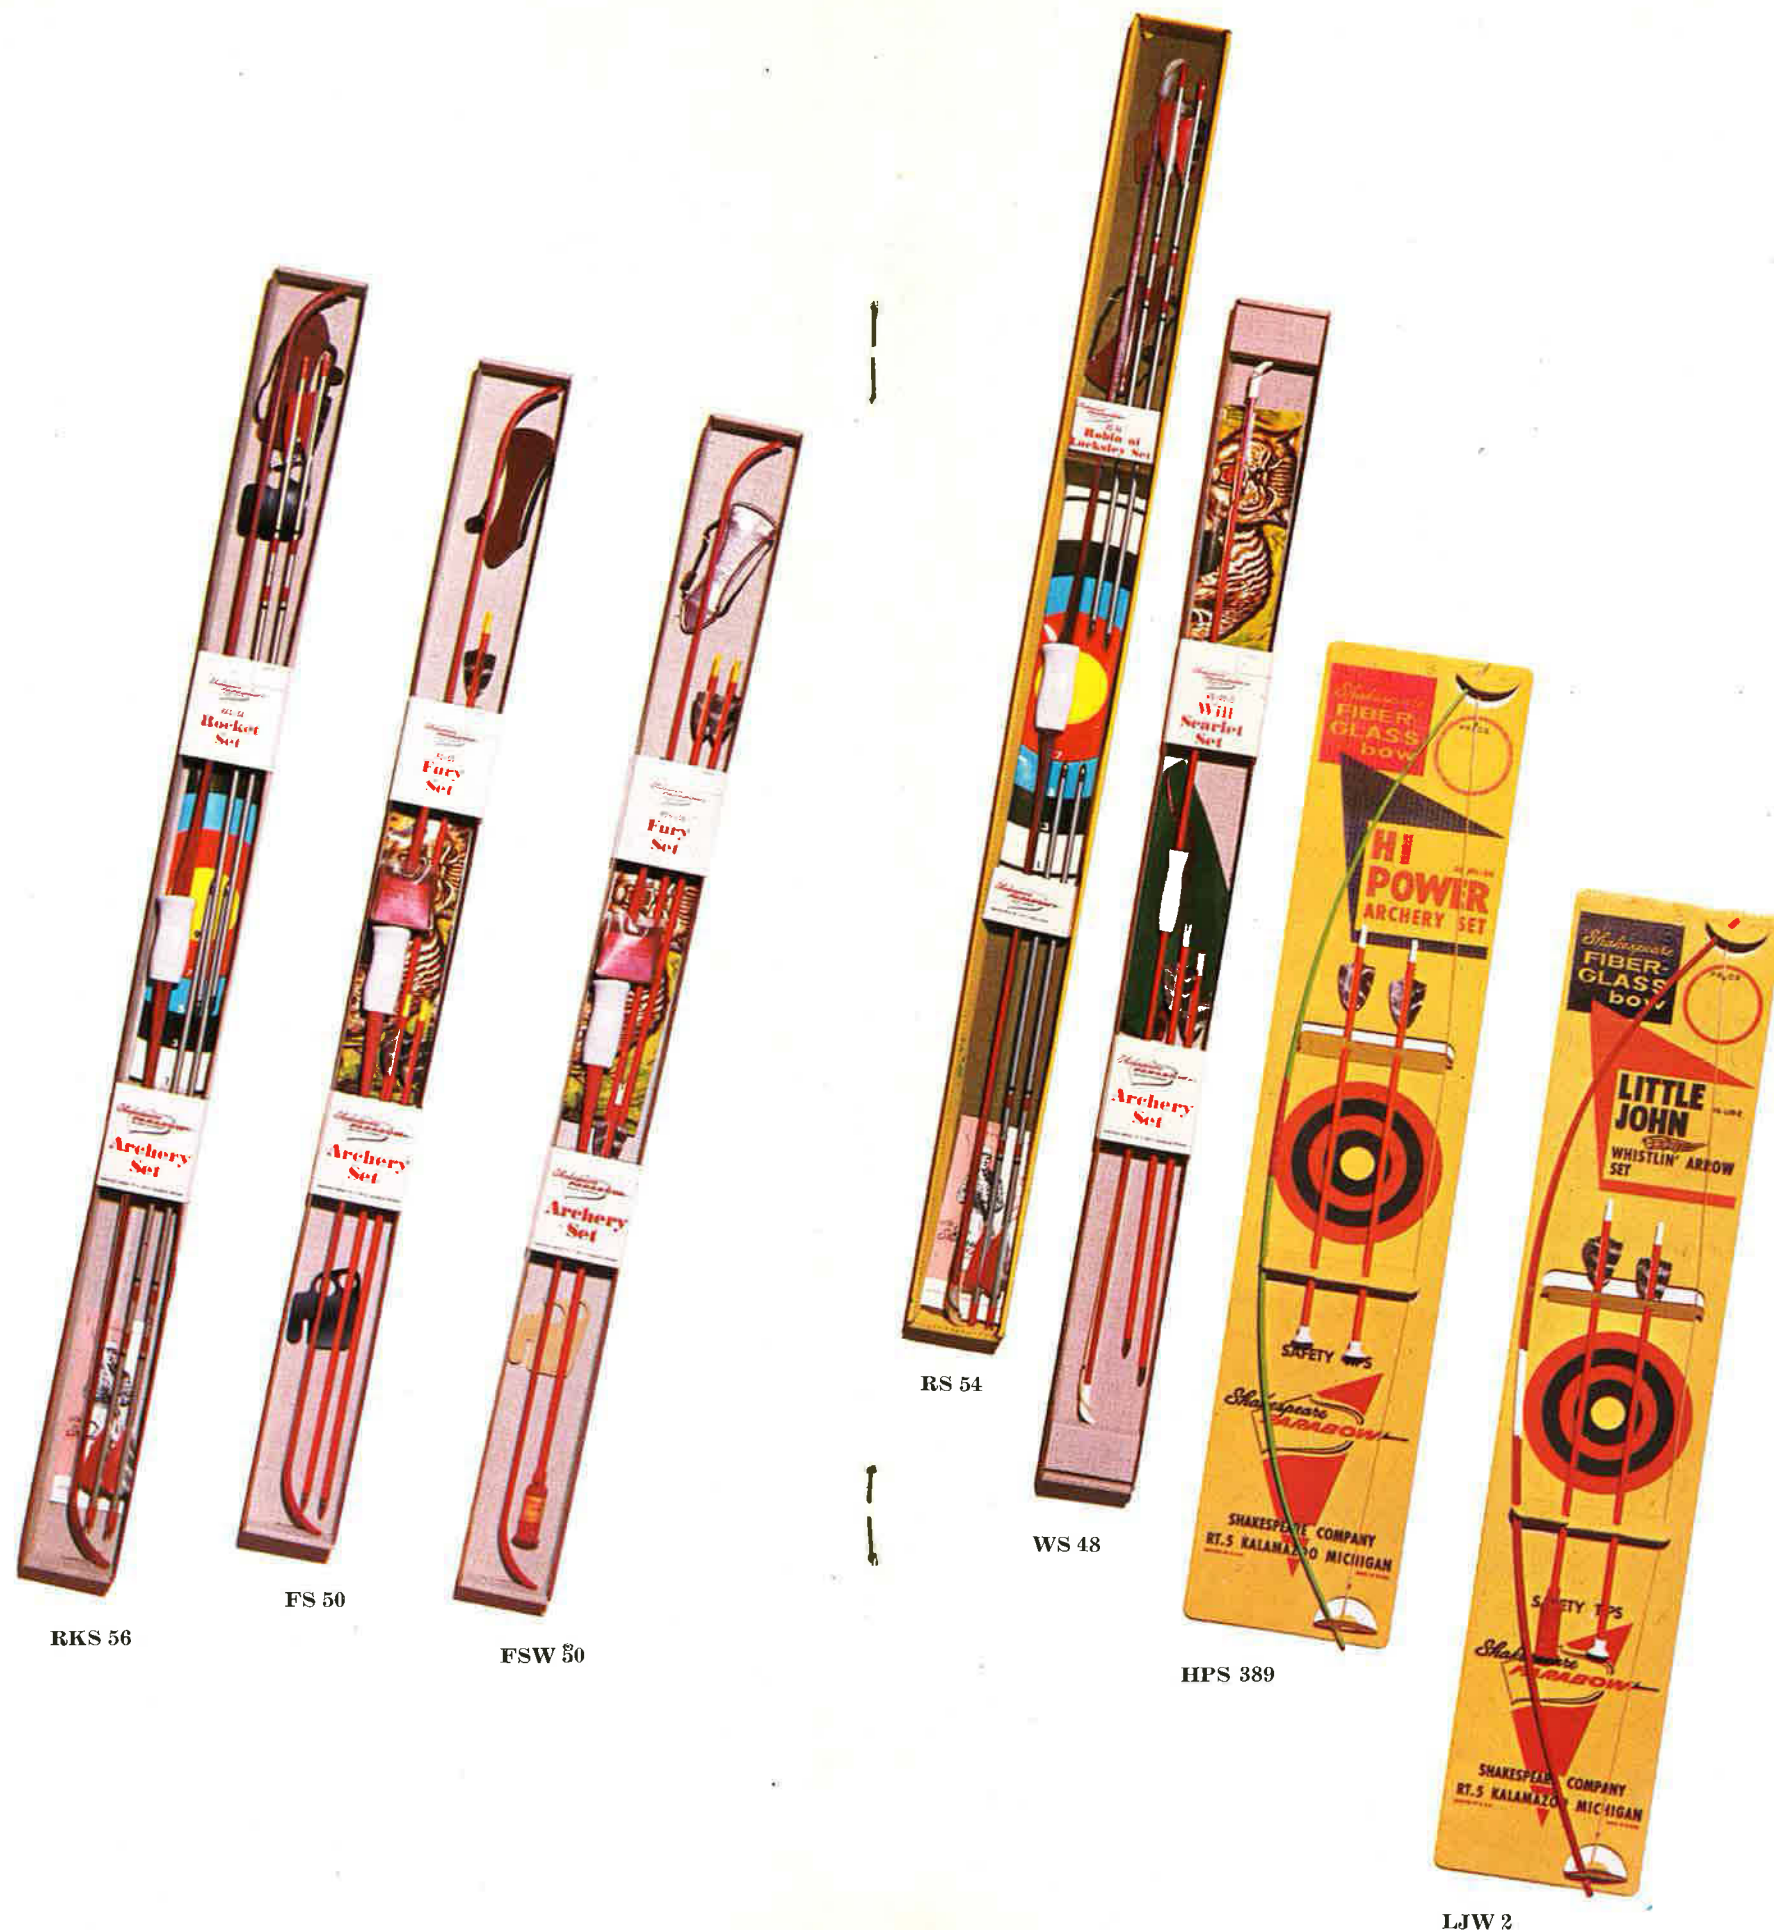

**NO. RKS 56
ROCKET ARCHERY SET \$14.95**

A top value archery set that can be used for hunting, field, school and other teaching and instructional purposes. Features the green recurved Rocket bow with stranded Dacron string, mono center served. Comes with four Port Orford cedar arrows, lacquered in two colors, plastic nocks, metal points. Included in set is an arm guard, leather shooting tab, 16-inch target face and shooting instruction guide. Rocket bow in this set comes in 20-25-30-35 draw weights @ 28". Complete set\$14.95

NO. K8 ARCHERY SET \$15.95

Same as RKS with the L58R quiver in packaged set. Each.....\$15.95

NO. FS 50 FURY SET \$9.50

An excellent gift for the young archer eight to fourteen years old. Set contains the popular recurved "Fury" (draw wt. 18 lbs. @ 22") with braided Dacron string; arrows are 22-inch, lacquered red and crested in yellow with plastic nocks and metal points. Included in this set is an arm guard, finger tab and an animal target face. Specify R (red) G (green) Y (yellow) for Fury bow in set. Complete\$9.50

**NO. FSW 50
FURY WHISTLE SET \$9.95**

Here's a set that any youngster will just itch to shoot when he sees the "whistlin' arrow." Contains the popular Fury bow (draw wt. 18 lbs. @ 22") with braided Dacron string; other two arrows are 22-inch red lacquered, yellow crested with plastic nocks, metal points. Also in the Fury set is a real arm guard, finger tab and animal target face. Available in red only. Complete set\$9.95