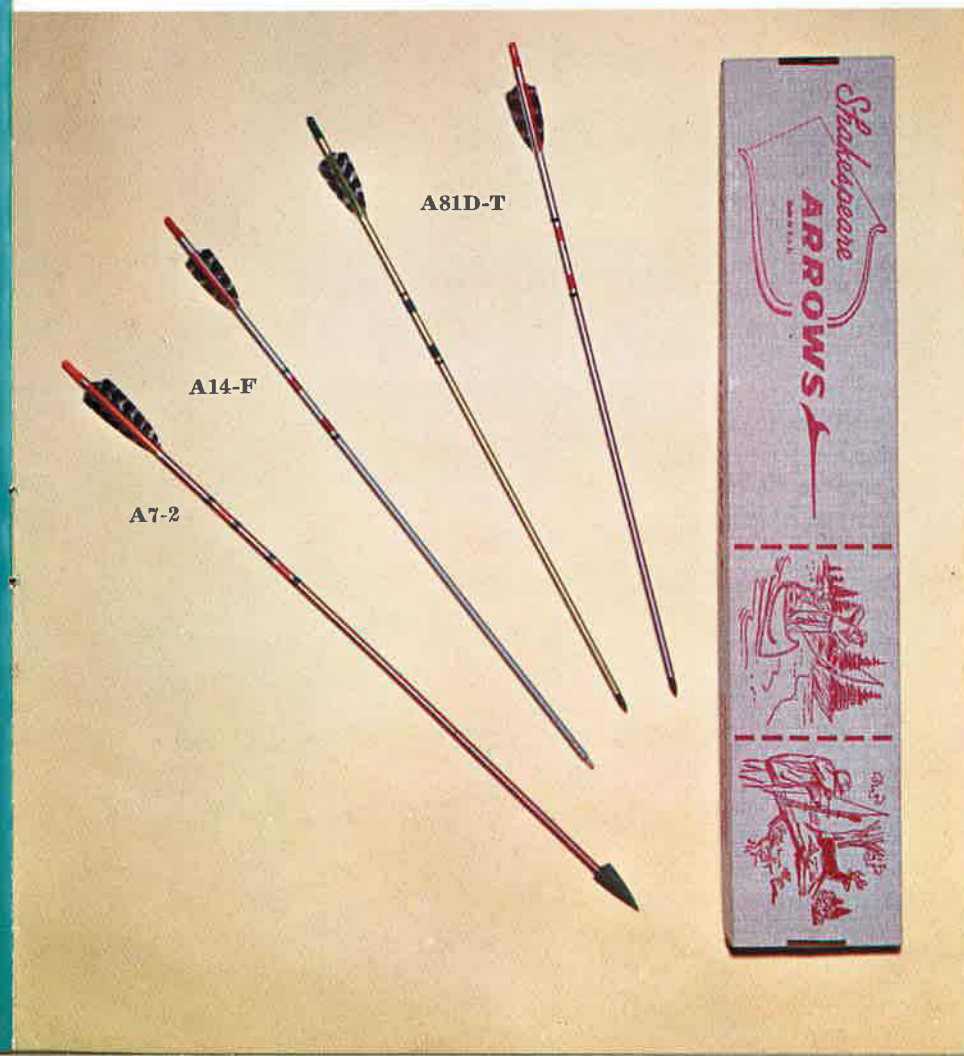

New!

Fiber Glass Arrows
Featuring The
C/P WonderShaft

- NOCK to POINT continuous parallel glass fibers
- Small in Diameter — Light in Weight
- Uniform Tubular Construction Gives Perfect Flight Balance
- Fast Recovery Power
- Spin-Test Straight

Here's the newest miracle in Shakespeare fiber glass, a stronger, lighter, small diameter precision built arrow that will meet the exacting requirements of the quality demanding archer. In addition to achieving the optimum in shooting balance, weight and straightness with the famed Shakespeare glass fiber construction process, these new arrows feature the finest in fletching; quality, precision 75°/105° four-fletch. Shafts are cedar tone in permanent color and elegantly crested. Each dozen is accurately matched in spine and grain weight. Available in 28" length A25 (T) Target (F) Field and (2) (3) and (4) blade broad heads. All points available in weights 25/30, 30/35, 35/40, 40/45, 45/50, 50/55 in Dozen Pak.

Specify A25 with T, F, 2, 3 or 4 w/weight when ordering.

A25-T per Dozen Pak	$29.95
A25-F per Dozen Pak	$29.95
A25-2 per Dozen Pak	$34.95
A25-3 per Dozen Pak	$32.95
A25-4 per Dozen Pak	$38.95

ARROWS

BEST GRADE ARROWS

Shakespeare best grade arrows are of select Port Orford cedar. This "ultimate" in arrow making wood, grown only in the Northwest is properly dried before being made into arrow shafts. Each dozen is carefully and accurately matched in spine and grain weight. Beautifully styled with precision 5" spiral fletched feathers, these arrows are the finest manufactured today. In one dozen package and 28" lengths only. Specify draw weight.

A53-4. Four blade Razorhead points. Weights: 40/45, 45/50, 50/55, 55/60, 60/65. Doz. Pak.....$24.95

A54-2. Two blade Razorhead points. Weights: 40/45, 45/50, 50/55, 55/60. Doz. Pak.....$22.95

A10-F. Non-skid Cadmium plated steel field point. Weights: 30/35, 35/40, 40/45, 45/50, 50/55, 55/60. Doz. Pak.....$16.95

A15-T. Rust proof Cadmium plated steel field point. Weights: 30/35, 35/40, 40/45, 45/50, 50/55. Doz. Pak.....$15.95

SELECT GRADE ARROWS

Made of good quality dried and aged Port Orford cedar, each dozen matched in spine weight, "Shakespeare select" arrows are attractively crested and precision fletched with 5" feathers and colored plastic nocks with matching crest-n-cock feather. In dozen packages and 28" lengths only.

A62-4. Four blade Razorhead points. Weights: 40/45, 45/50, 50/55. Doz. Pak.....$23.95

A63-2. Two blade Razorhead points. Weights: 40/45, 45/50, 50/55. Doz. Pak.....$21.95

A4-3. Three blade broadhead points. Available in weights: 40/45, 45/50, 50/55. Doz. Pak.....$18.95

A11-F. Non-skid Cadmium plated steel field points. Weights: 35/40, 40/45, 45/50, 50/55, 55/60. Doz. Pak.....$15.95

A8-T. Cadmium plated steel target points. Weights: 30/35, 35/40, 40/45, 45/50, 50/55. Doz. Pak.....$14.95

A17-NP. 30" shaft with no point. Available in weights: 40/45, 45/50, 50/55. Doz. Pak.....$13.95

CHOICE GRADE ARROWS

These "A-grade" Port Orford Cedar arrows are lacquered in metallic colors with 4-inch straight fletching (cock dyed to match cresting) and matching indexed plastic nocks. In dozen packs.

A60. Combination. 28" (1/2 doz. field points) (1/2 doz. 4 blade Razorhead). Doz. Pak.....$14.95

A72-4. Hunting. 28" 4 blade, Razorhead. Doz. Pak.....$19.95

A9-3. Hunting. 28". Points: 3 blade. Doz. Pak.....$14.95

A7-2. Hunting. 28". 2 blade. Doz. Pak.....$14.95

A14-F. Field-point, Cadmium plated, steel, slip over. 28" length only. Per Doz. Pak.....$11.95

A86D-F. Field point, Cadmium plated, steel. 28" length only Per Doz. Pak.....$9.95

A81D-T. Target point, nickered, bullet-type, knurled. Specify 26" or 28" arrows. Doz. Pak.....$8.95

A18-NP. No point. 11/32" size 30" long. Doz. Pak.....$10.95