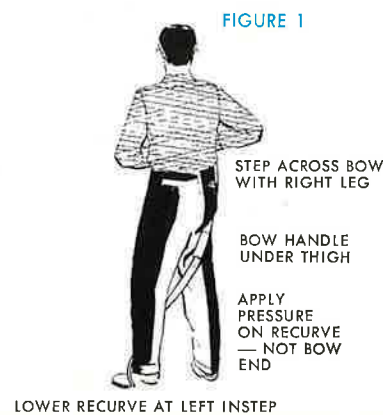

RECOMMENDED METHOD OF STRINGING A BOW

Specifications as given were in effect at the time this Catalog was approved for printing. The Shakespeare Company reserves the right to change specifications, designs or discontinue models without notice and without incurring obligation.

Cat. No.	Name	Cat. Page	Pack Unit	List Price
DISPLAYS				
AD-1	Archery Center	2	1	$495.60
BOWS				
X15	Wonderbow	3	1	$ 79.95
X17	Wonderbow	3	1	$ 59.95
X18	Wonderbow	4	1	$ 49.95
X19	Wonderbow	4	1	$ 22.50
X20	Wonderbow	4	1	$ 29.95
B11	Parabow	5	1	$ 16.95
B12	Parabow	5	1	$ 14.95
B7	Comet	5	1	$ 11.95
B1	Hunter	6	1	$ 19.95
B2	Brushmaster	6	1	$ 19.95
B6	Marksman	6	1	$ 12.95
B3	Sharpshooter	6	1	$ 11.95
B8	Rocket	7	1	$ 9.95
B9	Fury	7	1	$ 7.95
B4	Robin	7	1	$ 8.95
B10	Will Scarlet	7	1	$ 4.95

Cat. No.	Name	Cat. Page	Pack Unit	List Price
BALANCED SETS				
K X17	Wonderbow Set	8	Set	$107.50
K X19	Wonderbow Set	8	Set	$ 69.95
K X20	Wonderbow Set	8	Set	$ 39.95
CS 56	Comet Set	9	Set	$ 22.95
CS 57	Comet Set	9	Set	$ 29.95
BFS 40	Bow Fishing Set	9	Set	$ 24.95
CS 58	Comet Set	10	Set	$ 24.95
MS 58	Marksman Set	10	Set	$ 26.95
K8-A	Hunting Set	10	Set	$ 14.95
K12	Hunt and Field Set	10	Set	$ 29.95
HS 55	Hunter Set	11	Set	$ 55.00
BS 63	Brushmaster Set	11	Set	$ 34.95
SS 60	Sharpshooter Set	11	Set	$ 19.95
RKS 56	Rocket Set	12	Set	$ 14.95
K8	Target Set	12	Set	$ 15.95
FS 50	Fury Set	12	Set	$ 9.50
FSW 50	Fury Whistle Set	12	Set	$ 9.95
RS 54	Robin Set	13	Set	$ 13.95
WS 48	Will Scarlet Set	13	Set	$ 8.95
LJW 2	Little John Set	13	Set	$ 4.95
HPS 389	Hi Power Set	13	Set	$ 4.95

Cat. No.	Name	Cat. Page	Pack Unit	List Price
ARROWS				
GLASS				
A25-T	Wonderarrow	14	Doz.	$ 29.95
A25-F	Wonderarrow	14	Doz.	$ 29.95
A25-2	Wonderarrow	14	Doz.	$ 34.95
A25-3	Wonderarrow	14	Doz.	$ 32.95
A25-4	Wonderarrow	14	Doz.	$ 38.95

Cat. No.	Name	Cat. Page	Pack Unit	List Price
BEST GRADE				
A53-4	Hunting	15	Doz.	$ 24.95
A54-2	Hunting	15	Doz.	$ 22.95
A10-F	Field	15	Doz.	$ 16.95
A15-T	Target	15	Doz.	$ 15.95

Cat. No.	Name	Cat. Page	Pack Unit	List Price
SELECT GRADE				
A62-4	Hunting	15	Doz.	$ 23.95
A63-2	Hunting	15	Doz.	$ 21.95
A4-3	Hunting	15	Doz.	$ 18.95
A11-F	Field	15	Doz.	$ 15.95
A8-T	Target	15	Doz.	$ 14.95
A17-NP	No Point	15	Doz.	$ 13.95

Cat. No.	Name	Cat. Page	Pack Unit	List Price
CHOICE GRADE				
A72-4	Hunting	15	Doz.	$ 19.95
A9-3	Hunting	15	Doz.	$ 14.95
A7-2	Hunting	15	Doz.	$ 14.95
A14-F	Field	15	Doz.	$ 11.95
A86D-F	Field	15	Doz.	$ 9.95
A81D-T	Target	15	Doz.	$ 8.95
A18-NP	No Point	15	Doz.	$ 10.95
A60-F	6 Field — 6 Hunting	15	Doz.	$ 14.95

Cat. No.	Name	Cat. Page	Pack Unit	List Price
CHOICE AND PRACTICE ARROWS				
A81H-T 28	Target	16	Ctn.	$ 45.00
A81S-T	Target	16	Ctn.	$ 45.00
A83S-T	Target	16	Ctn.	$ 80.00
A86H-F 28	Field	16	Ctn.	$ 50.00
A91S-T	Practice Target	16	Grs.	$ 50.00
A92S-T	Practice Target	16	Ctn.	$ 32.40

Cat. No.	Name	Cat. Page	Pack Unit	List Price
SPECIAL ARROWS				
A89-1-T	Group Shooting	16	Ctn.	$ 45.00
A89-2-T	Group Shooting	16	Ctn.	$ 45.00
A21	28" Whistling Arrow	16	Doz.	$ 11.95
A43	22" Whistling Arrow	16	Doz.	$ 8.95
A41	18" Whistling Arrow	16	Doz.	$ 7.95
A40	18" Replacement Arrow Rubber Suction Tip	16	Ctn.	$ 18.95
A42	10" Replacement Arrow Target Tip	16	Ctn.	$ 17.95