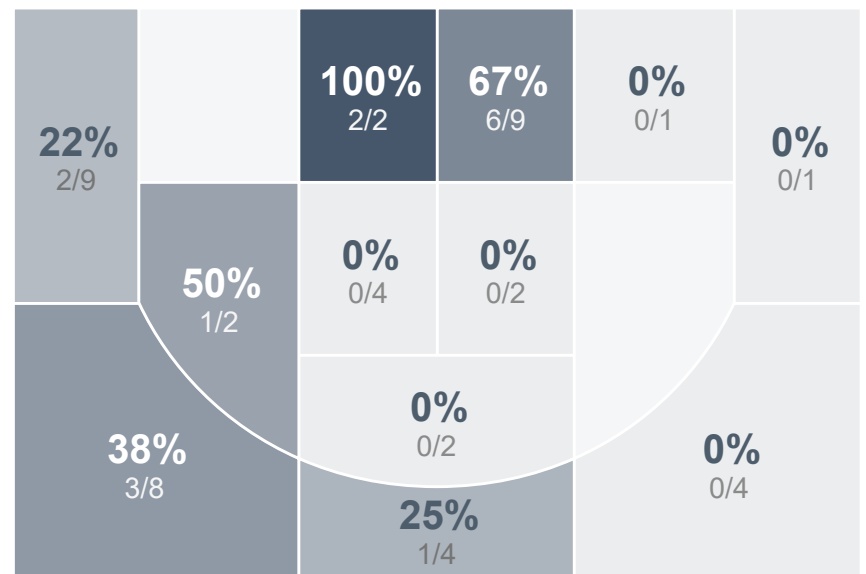

St. Mary's Saints Girls Basketball