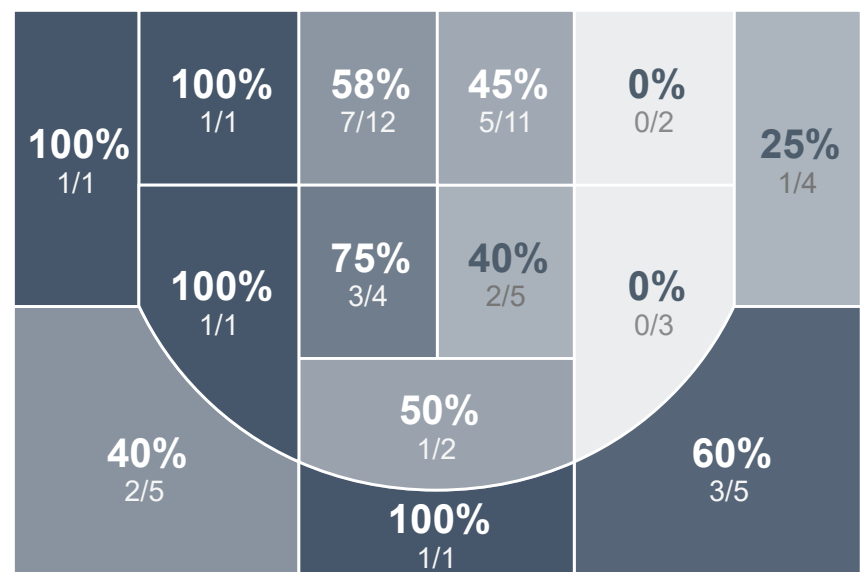

Watford City High School