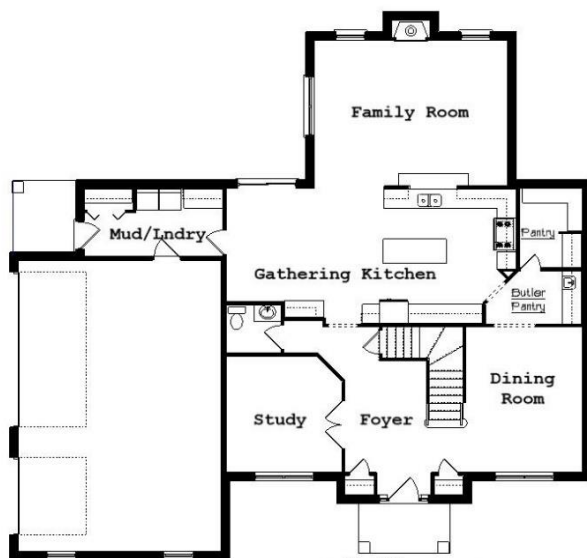

Your Land Your Style Your Home Your Way

Design + Build = Your Best Value

Customizable Plan
to Meet Your Needs

The Caribou Trail II 2750 Sq.Ft.

Copyright © 2019 Kraus Design Build
All Rights Reserved