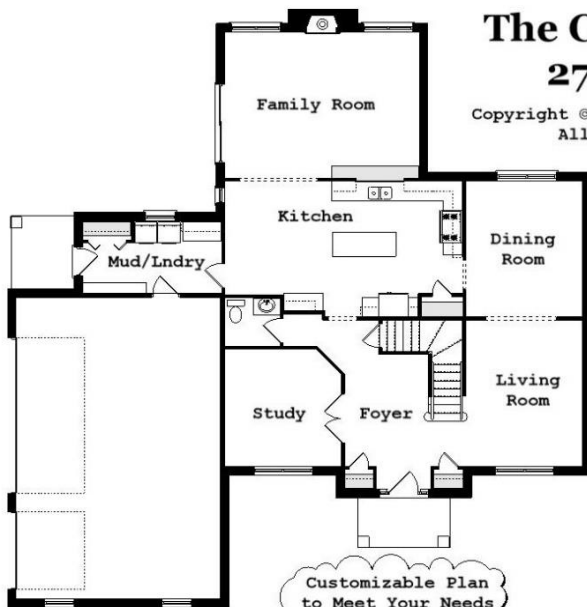

The Caribou Trail II 2750 Sq.Ft.

Copyright © 2019 Kraus Design Build
All Rights Reserved

The **Kraus** Company
DESIGN BUILD

248-972-5549

Customizable Plan
to Meet Your Needs

The Caribou Trail 2780 Sq.Ft.

Copyright © 2019 Kraus Design Build
All Rights Reserved