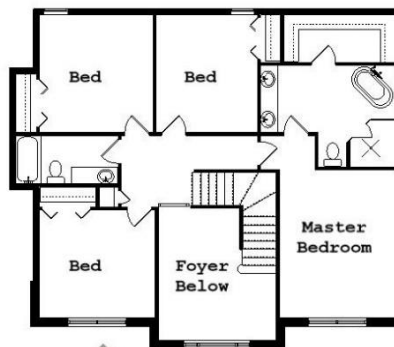

The Caribou Trail II 2750 Sq.Ft.

Copyright © 2019 Kraus Design Build
All Rights Reserved

The **Kraus** Company
DESIGN BUILD

248-972-5549

Customizable Plan
to Meet Your Needs

The Caribou Trail 2780 Sq.Ft.

Copyright © 2019 Kraus Design Build
All Rights Reserved