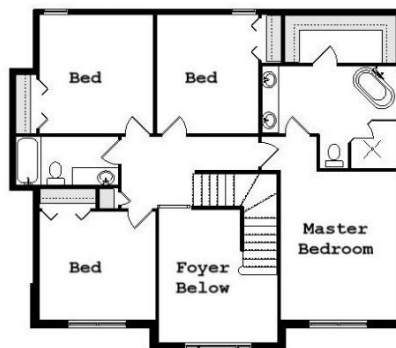

The Caribou Trail II 2750 Sq.Ft.

Copyright © 2019 Kraus Design Build
All Rights Reserved

The **Kraus** Company
DESIGN BUILD

248-972-5549

Customizable Plan
to Meet Your Needs

The Caribou Trail 2780 Sq.Ft.

Copyright © 2019 Kraus Design Build
All Rights Reserved

The **Kraus** Company
DESIGN BUILD

248-972-5549

Setting the New Standard

Your Land Your Style Your Home Your Way
Design + Build = Your Best Value

www.krausbuild.com

Setting the New Standard